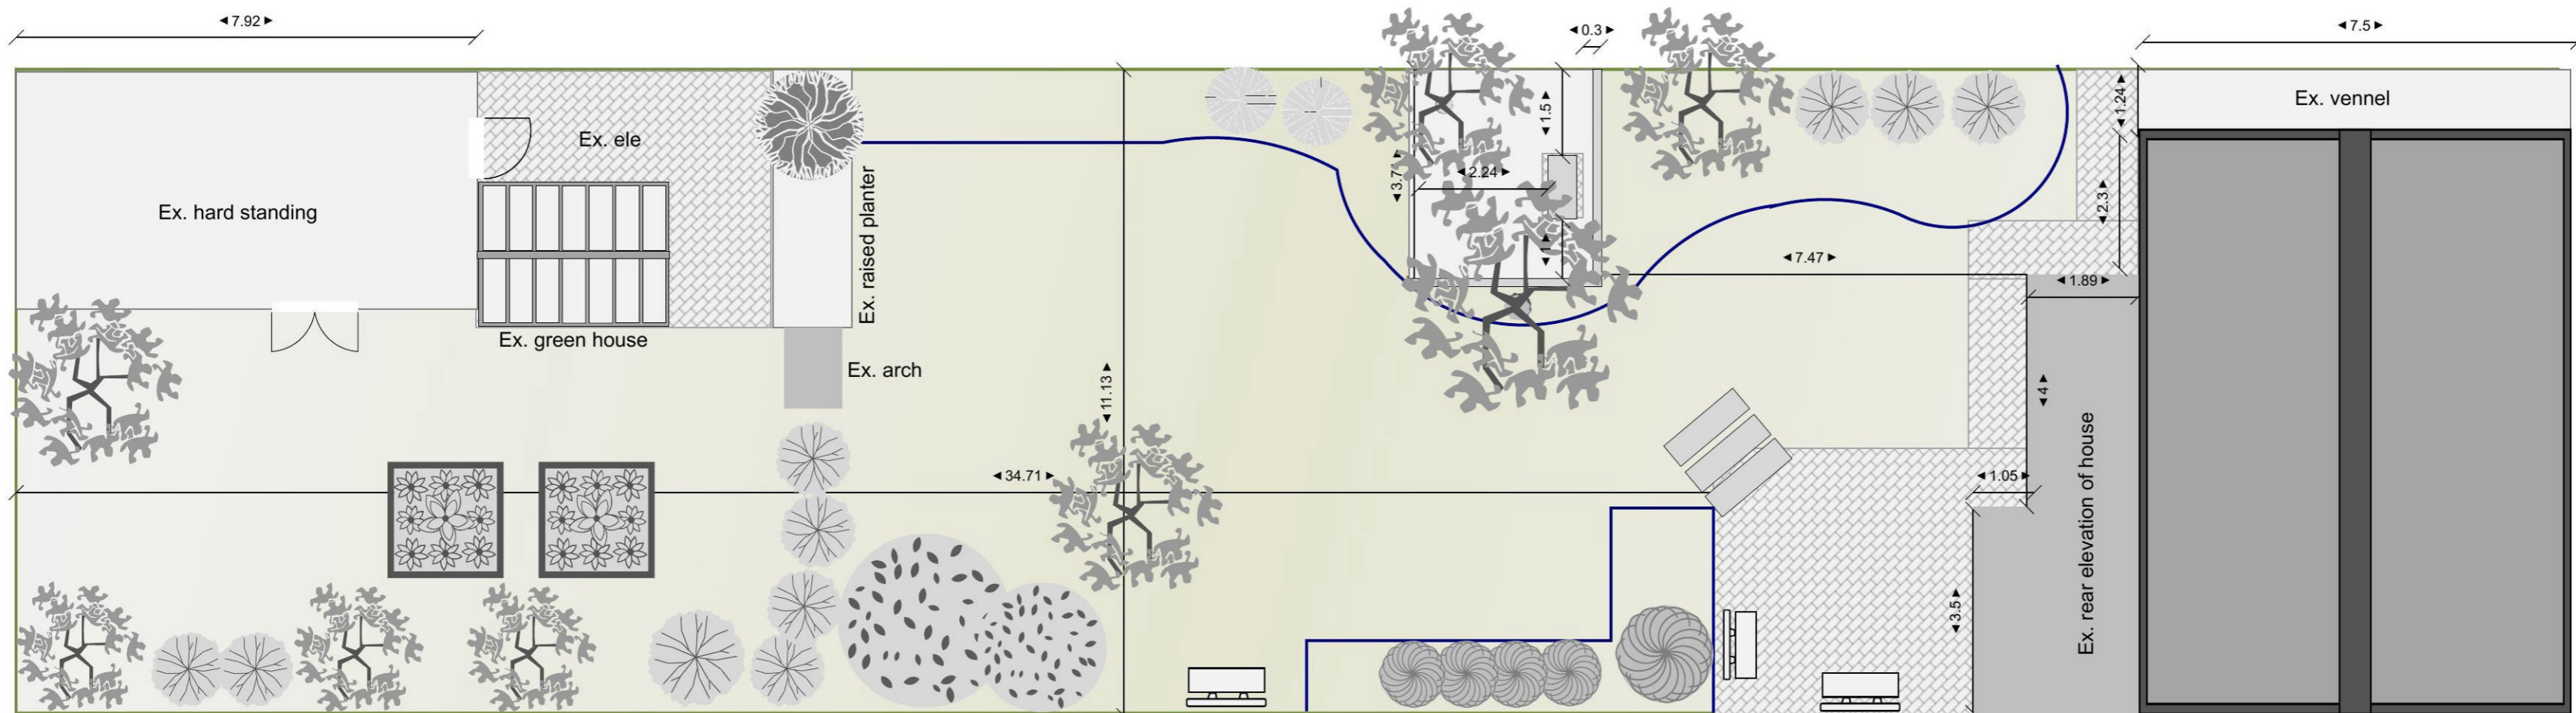

Do not scale from this drawing, all dimensions to be checked on site, issued for information only

:	Drawing:	Project:	Drawn: <b>Luise A. Seeker</b>	Notes:	57 Main Street Pathhead EH37 5PZ
Title: <b>Placement of Air source heat pump</b>	Scale: <b>1:200 at A4</b>	Date: <b>07/10/2021</b>	Rev: <b>A</b>		