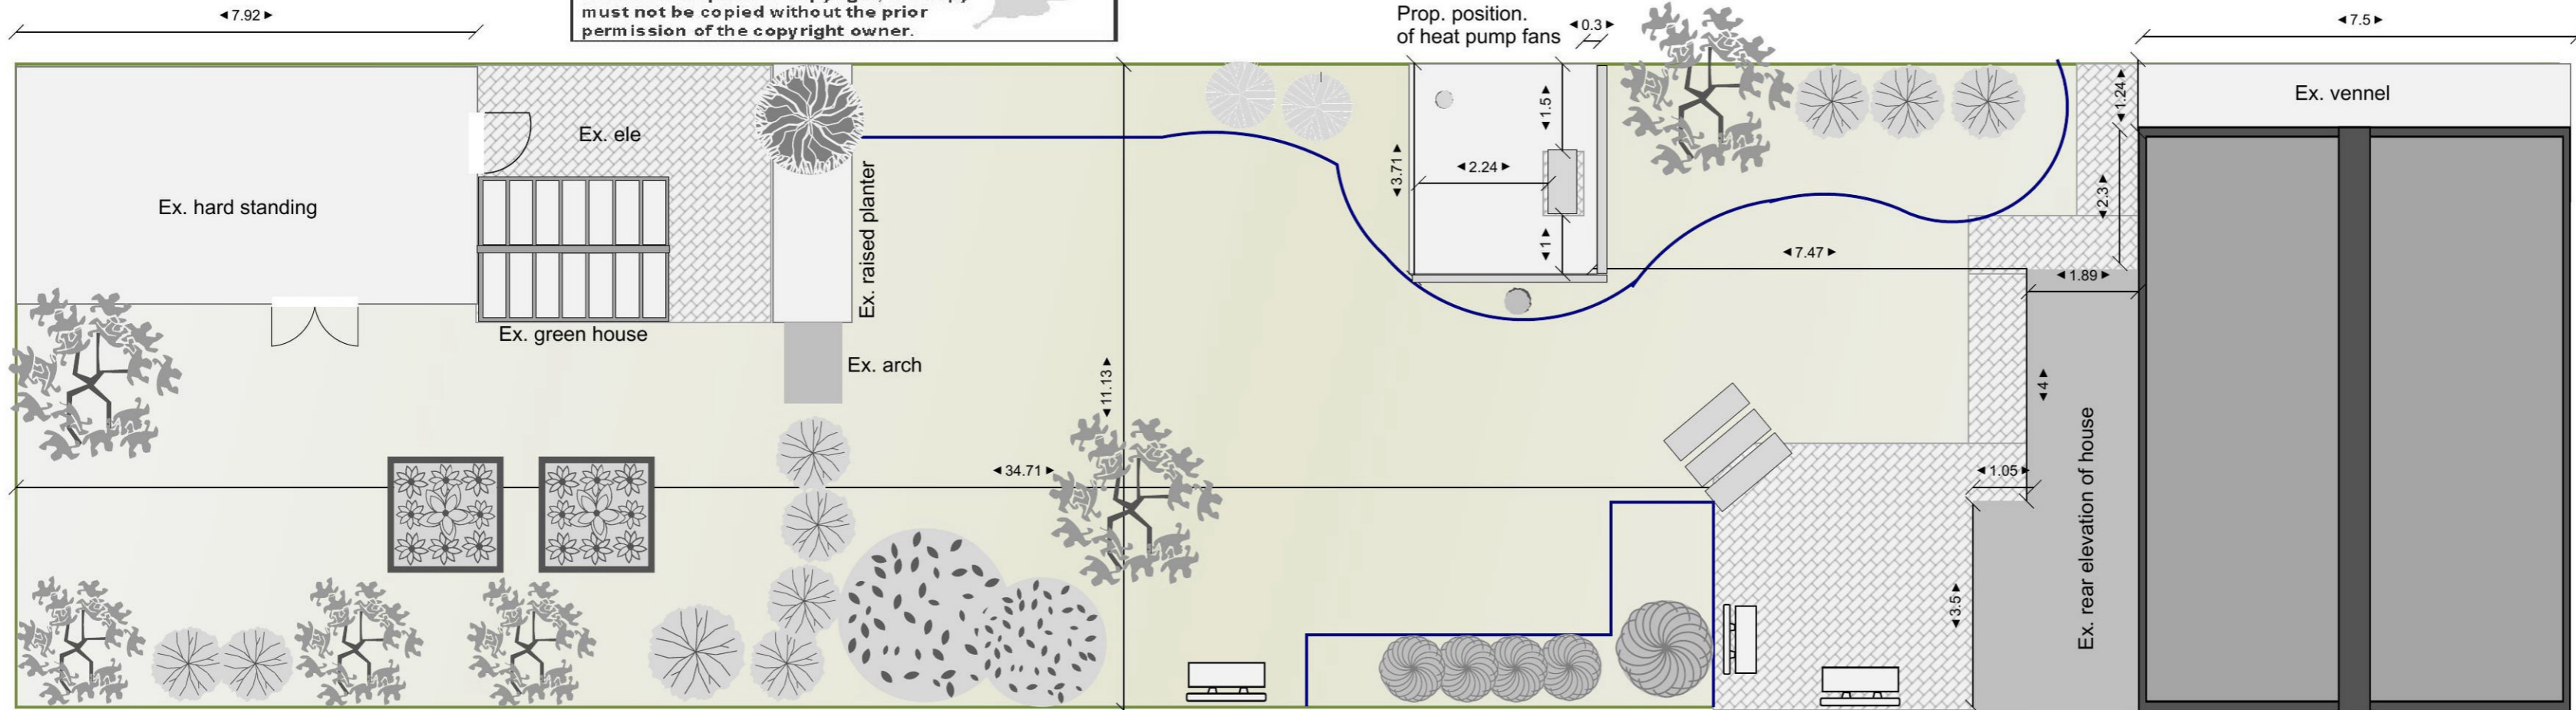

Do not scale from this drawing, all dimensions to be checked on site, issued for information only

:	Drawing:	Project:	Drawn: <b>Luise A. Seeker</b>	Notes:	57 Main Street Pathhead EH37 5PZ
Title: <b>Placement of Air source heat pump</b>	Scale: <b>1:200 at A4</b>	Date: <b>07/10/2021</b>	Rev: <b>A</b>		