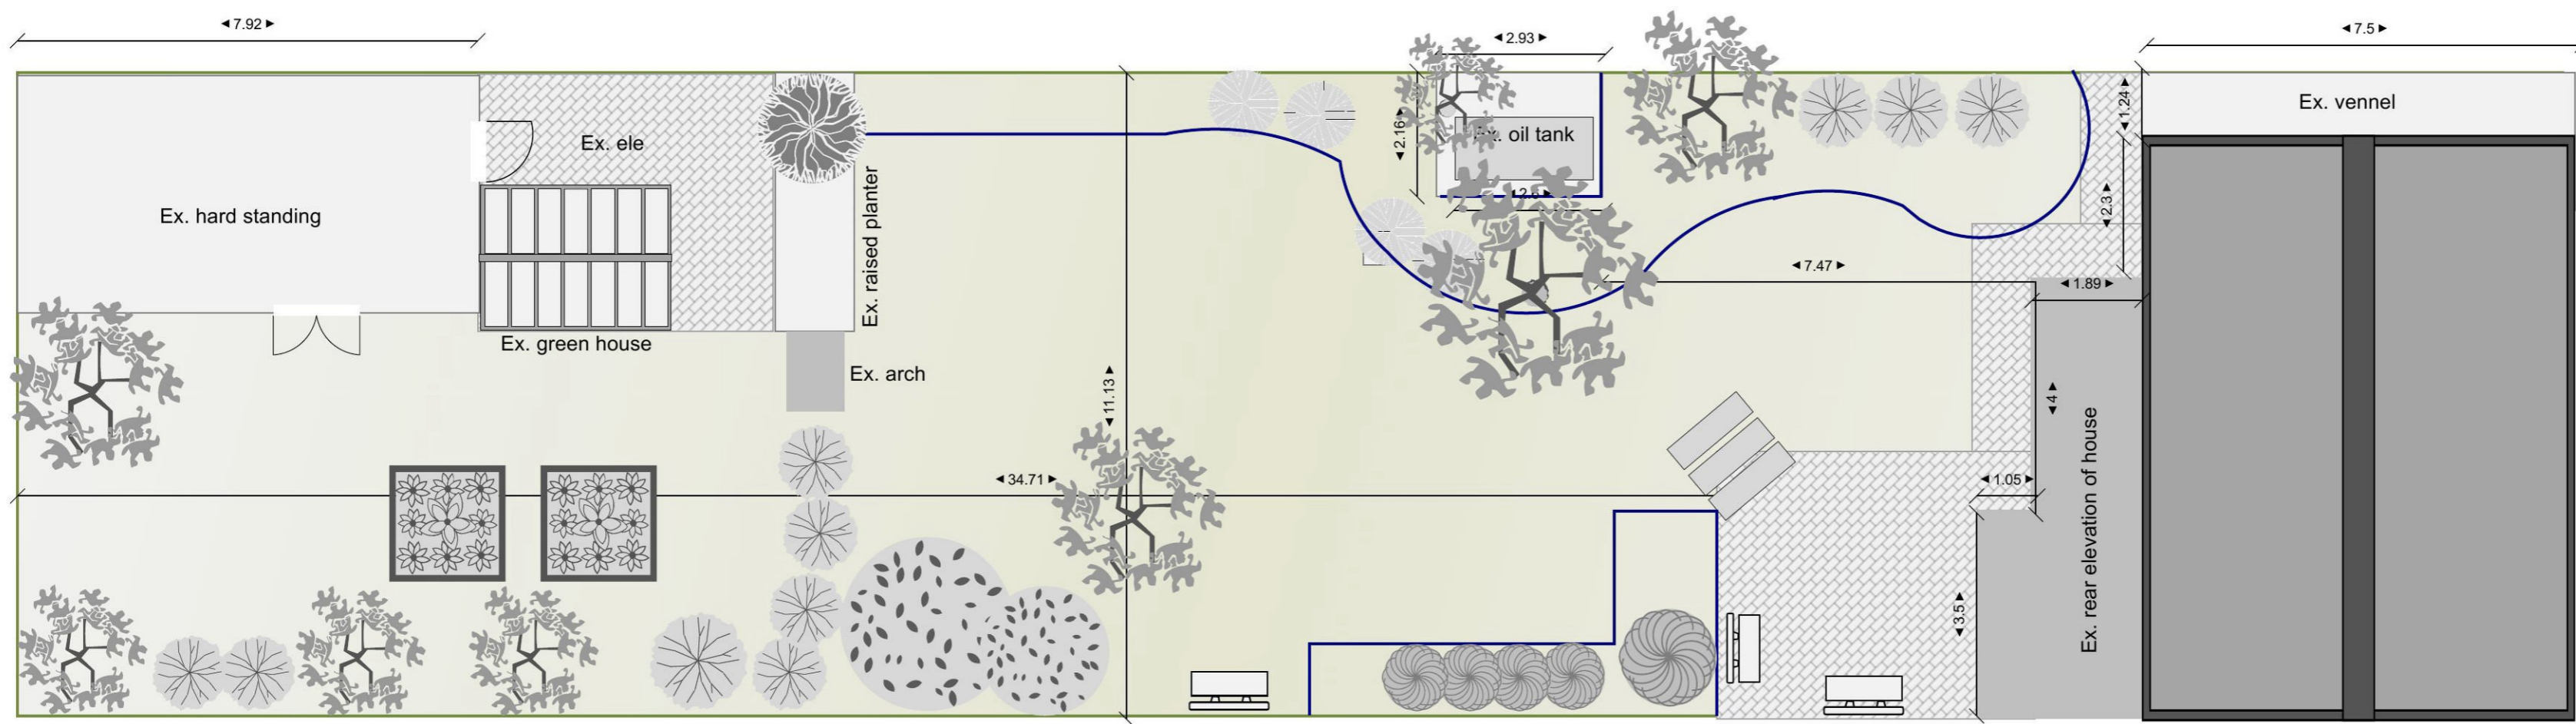

Do not scale from this drawing, all dimensions to be checked on site, issued for information only

:	Drawing:	Project:	Drawn: <b>Luise A. Seeker</b>	Notes:	57 Main Street Pathhead EH37 5PZ
Title: <b>Placement of Air source heat pump</b>	Scale: <b>1:200 at A4</b>	Date: <b>07/10/2021</b>	Rev:		