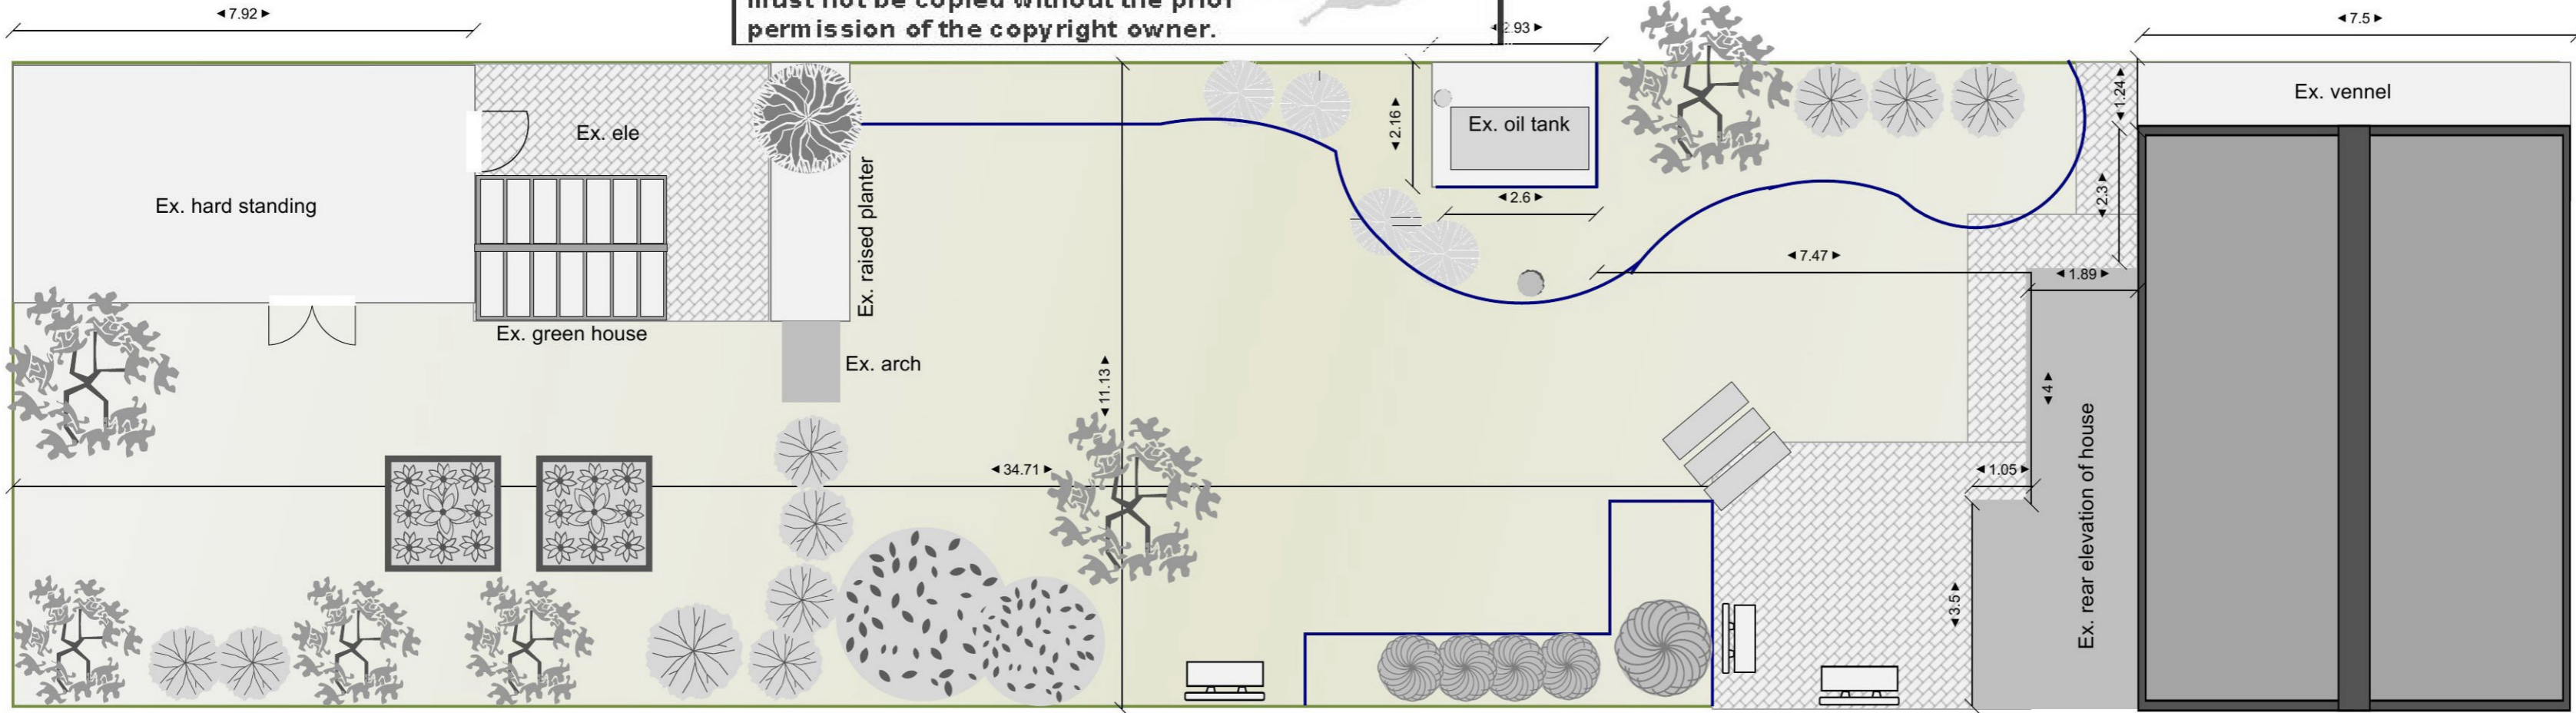

Do not scale from this drawing, all dimensions to be checked on site, issued for information only

:	Drawing:	Project:	Drawn: <b>Luise A. Seeker</b>	Notes:	57 Main Street Pathhead EH37 5PZ
Title: <b>Placement of Air source heat pump</b>	Scale: <b>1:200 at A4</b>	Date: <b>07/10/2021</b>	Rev:		