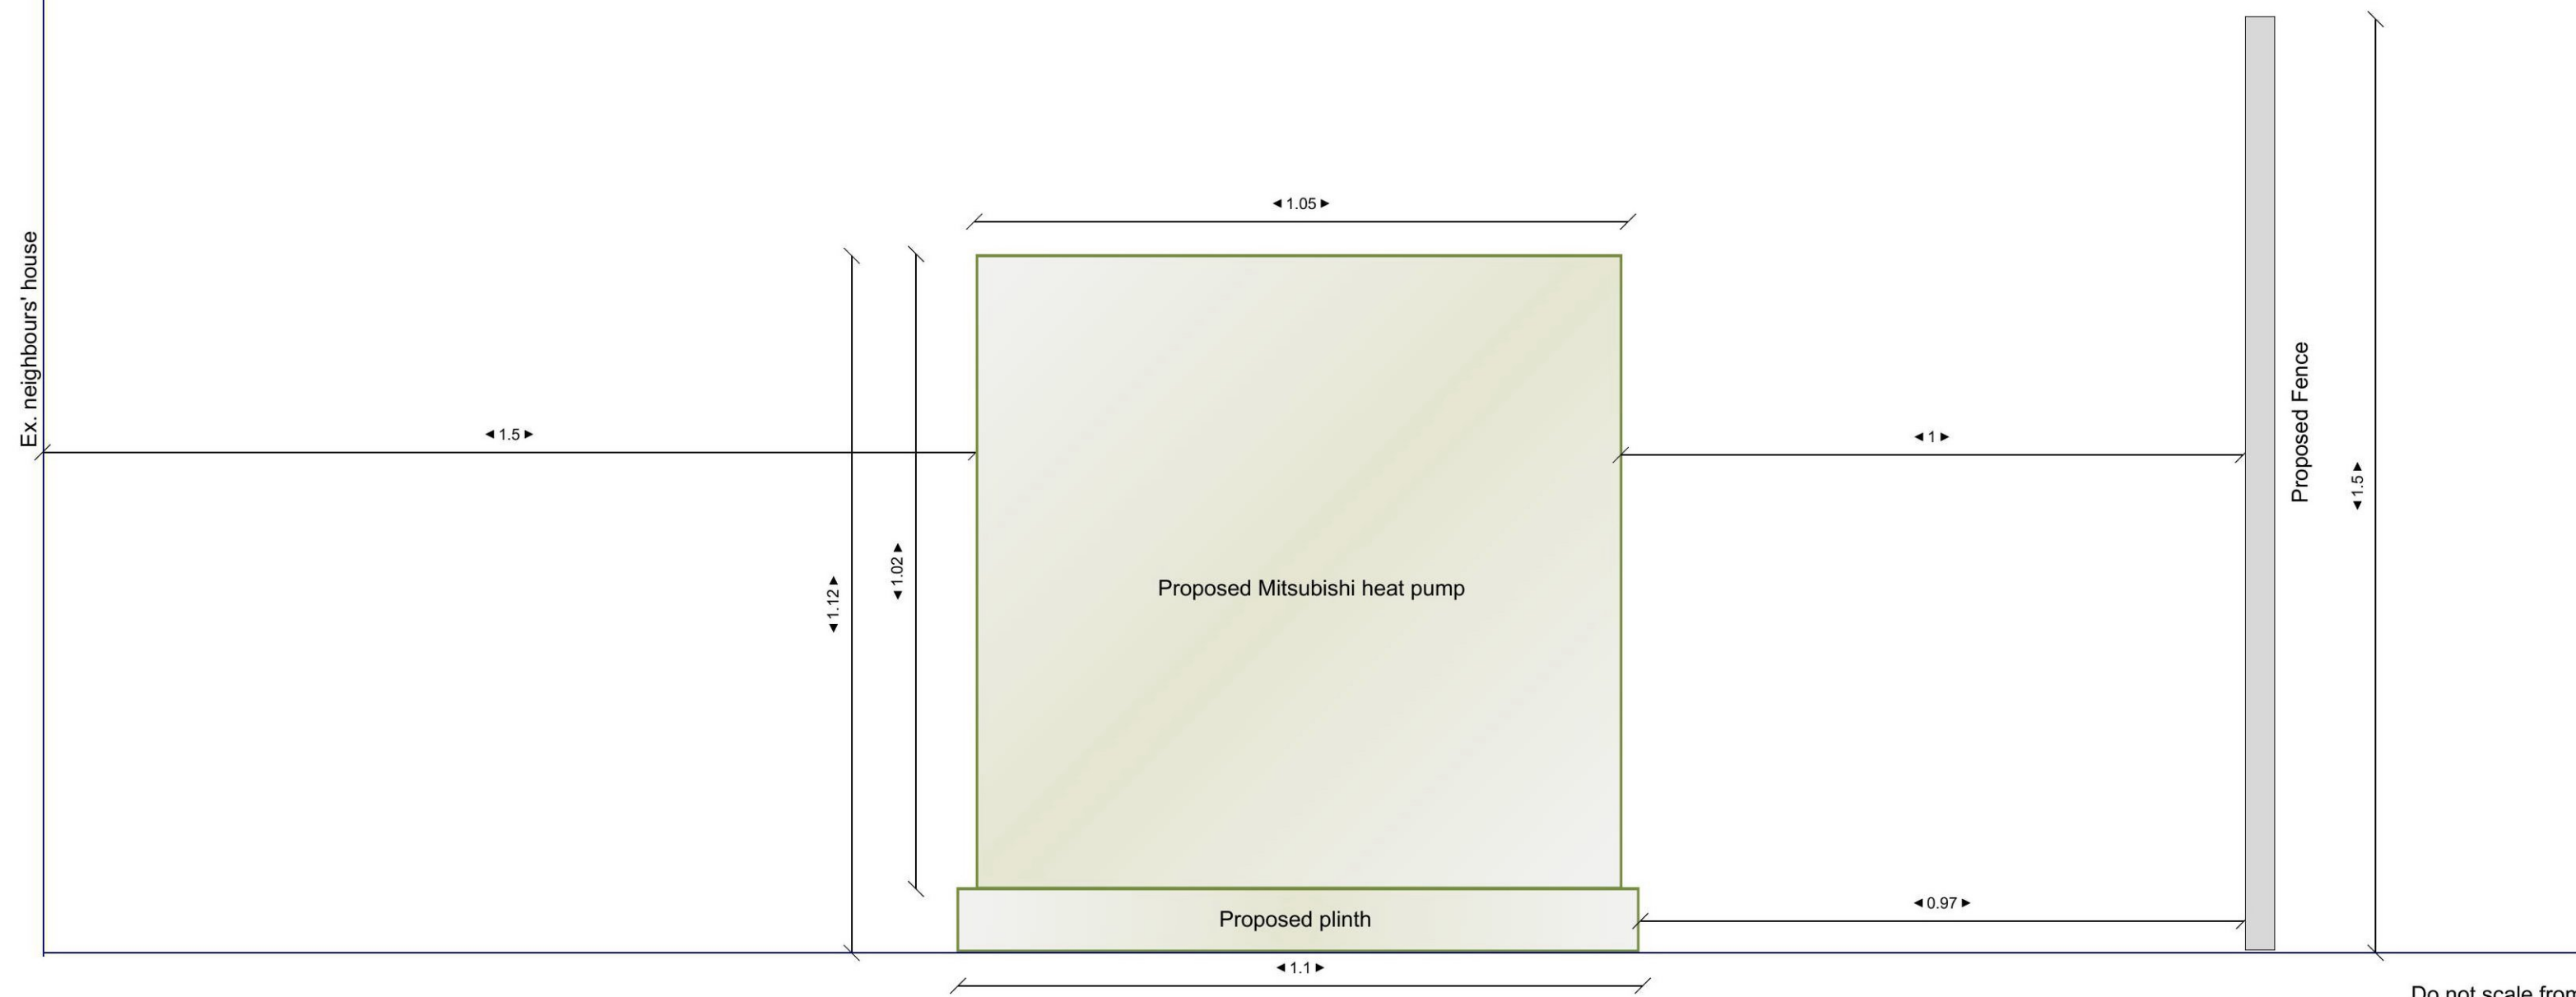

Do not scale from this drawing, all dimensions checked on site, issued for information only.

:	Drawing: produced with smartdraw	Project: Air source heat pump retro fit	Drawn: Luise A. Seeker	Notes:	57 Main Street Pathhead EH37 5PZ
Title: Placement of Air source heat pump	Scale: 1:20 at A4	Date: 07/10/2021	Rev: A		