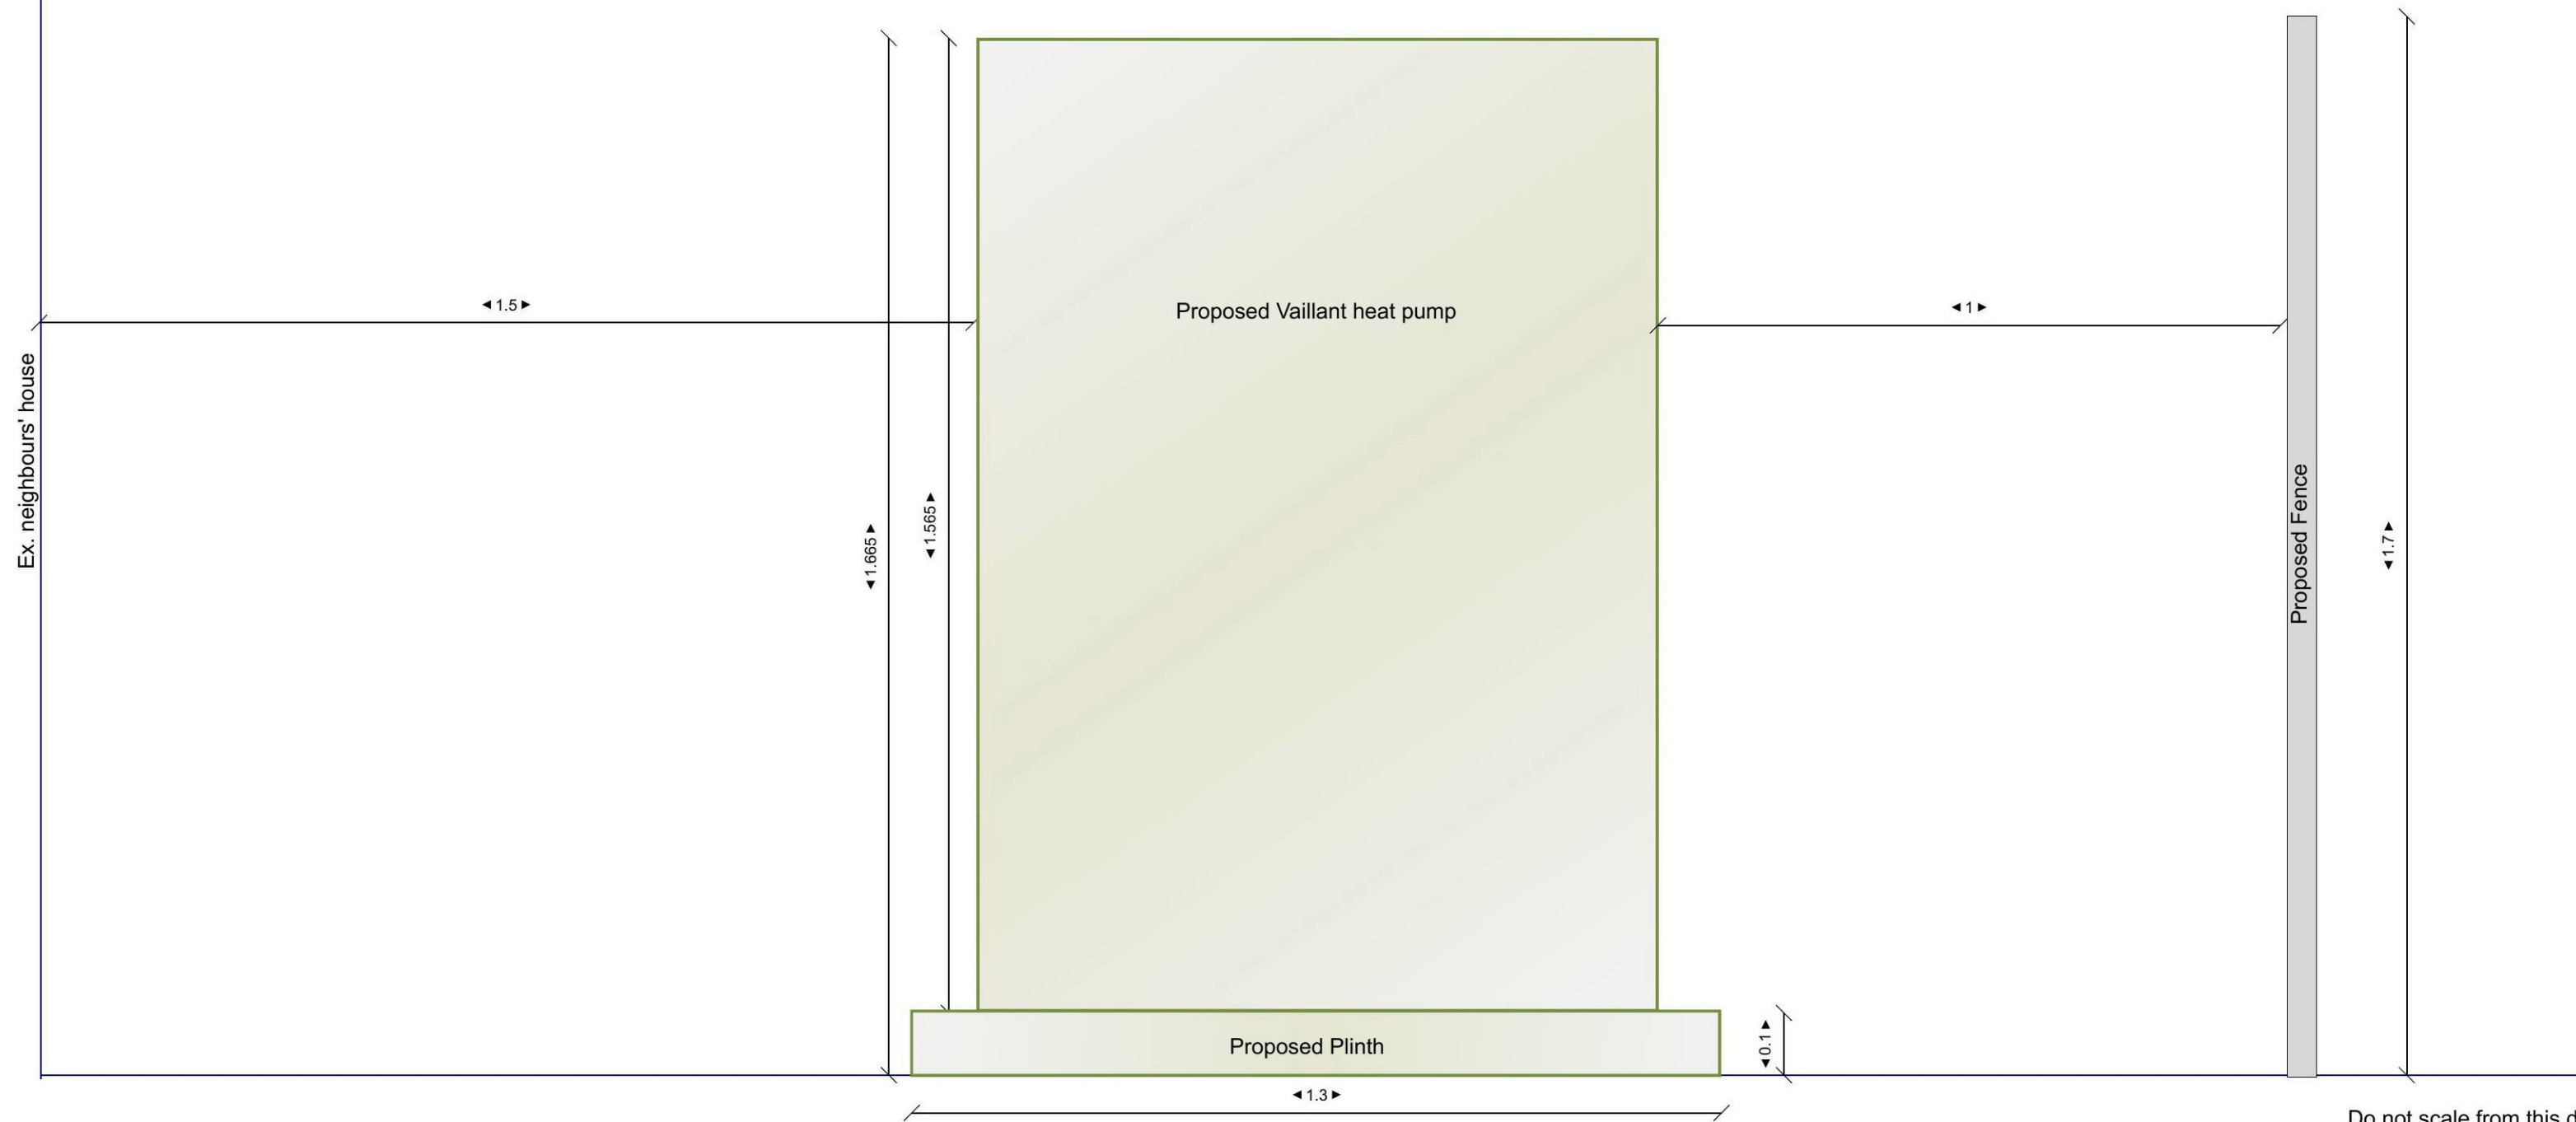

Scale 1:20 @ A4

Do not scale from this drawing, all dimensions checked on site, issued for information only.

:	Drawing: Frontal view Vaillant heat pump	Project: Air source heat pump retro fit	Drawn: Luise A. Seeker	Notes:	57 Main Street Pathhead EH37 5PZ
Title: Placement of Air source heat pump	Scale: 1:20 at A4	Date: 07/10/2021	Rev:		