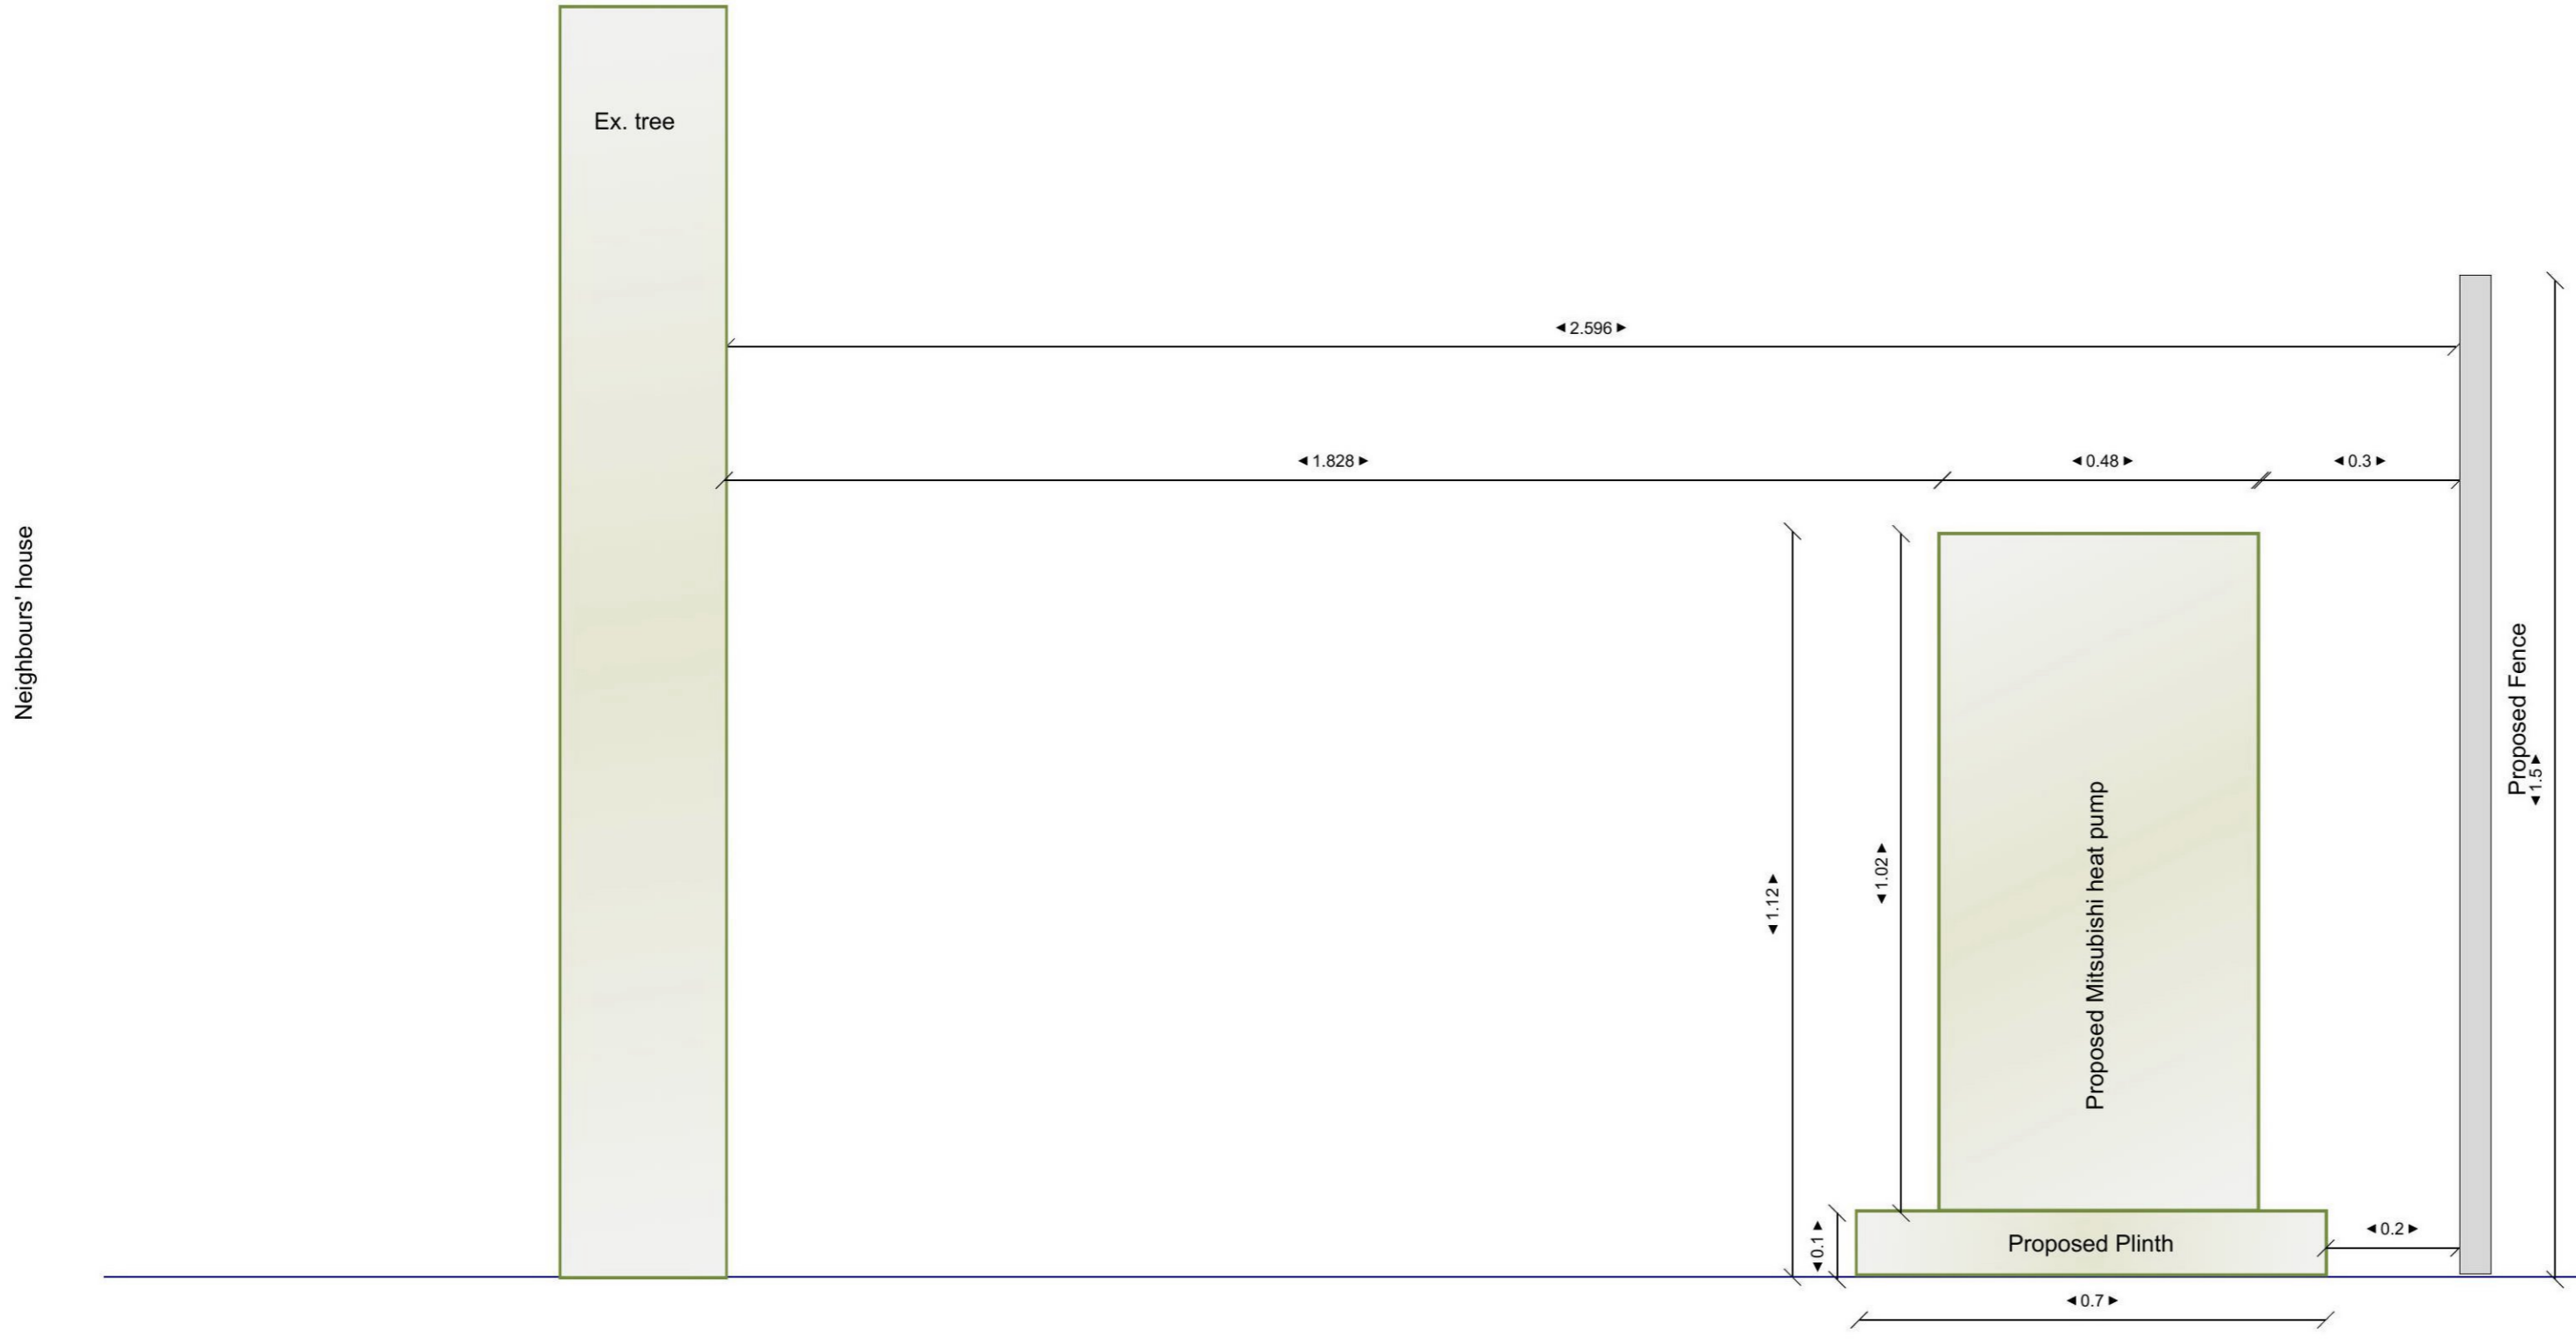

Do not scale from this drawing, all dimensions checked on site, issued for information only.

|                                                    |                                     |                                            |                                  |        |                                                 |
|----------------------------------------------------|-------------------------------------|--------------------------------------------|----------------------------------|--------|-------------------------------------------------|
| :                                                  | Drawing:<br>produced with smartdraw | Project:<br>Air source heat pump retro fit | Drawn:<br><b>Luise A. Seeker</b> | Notes: | <b>57 Main Street<br/>Pathhead<br/>EH37 5PZ</b> |
| Title:<br><b>Placement of Air source heat pump</b> | Scale:<br>1:20 at A4                | Date:<br><b>07/10/2021</b>                 | Rev:<br><b>A</b>                 |        |                                                 |