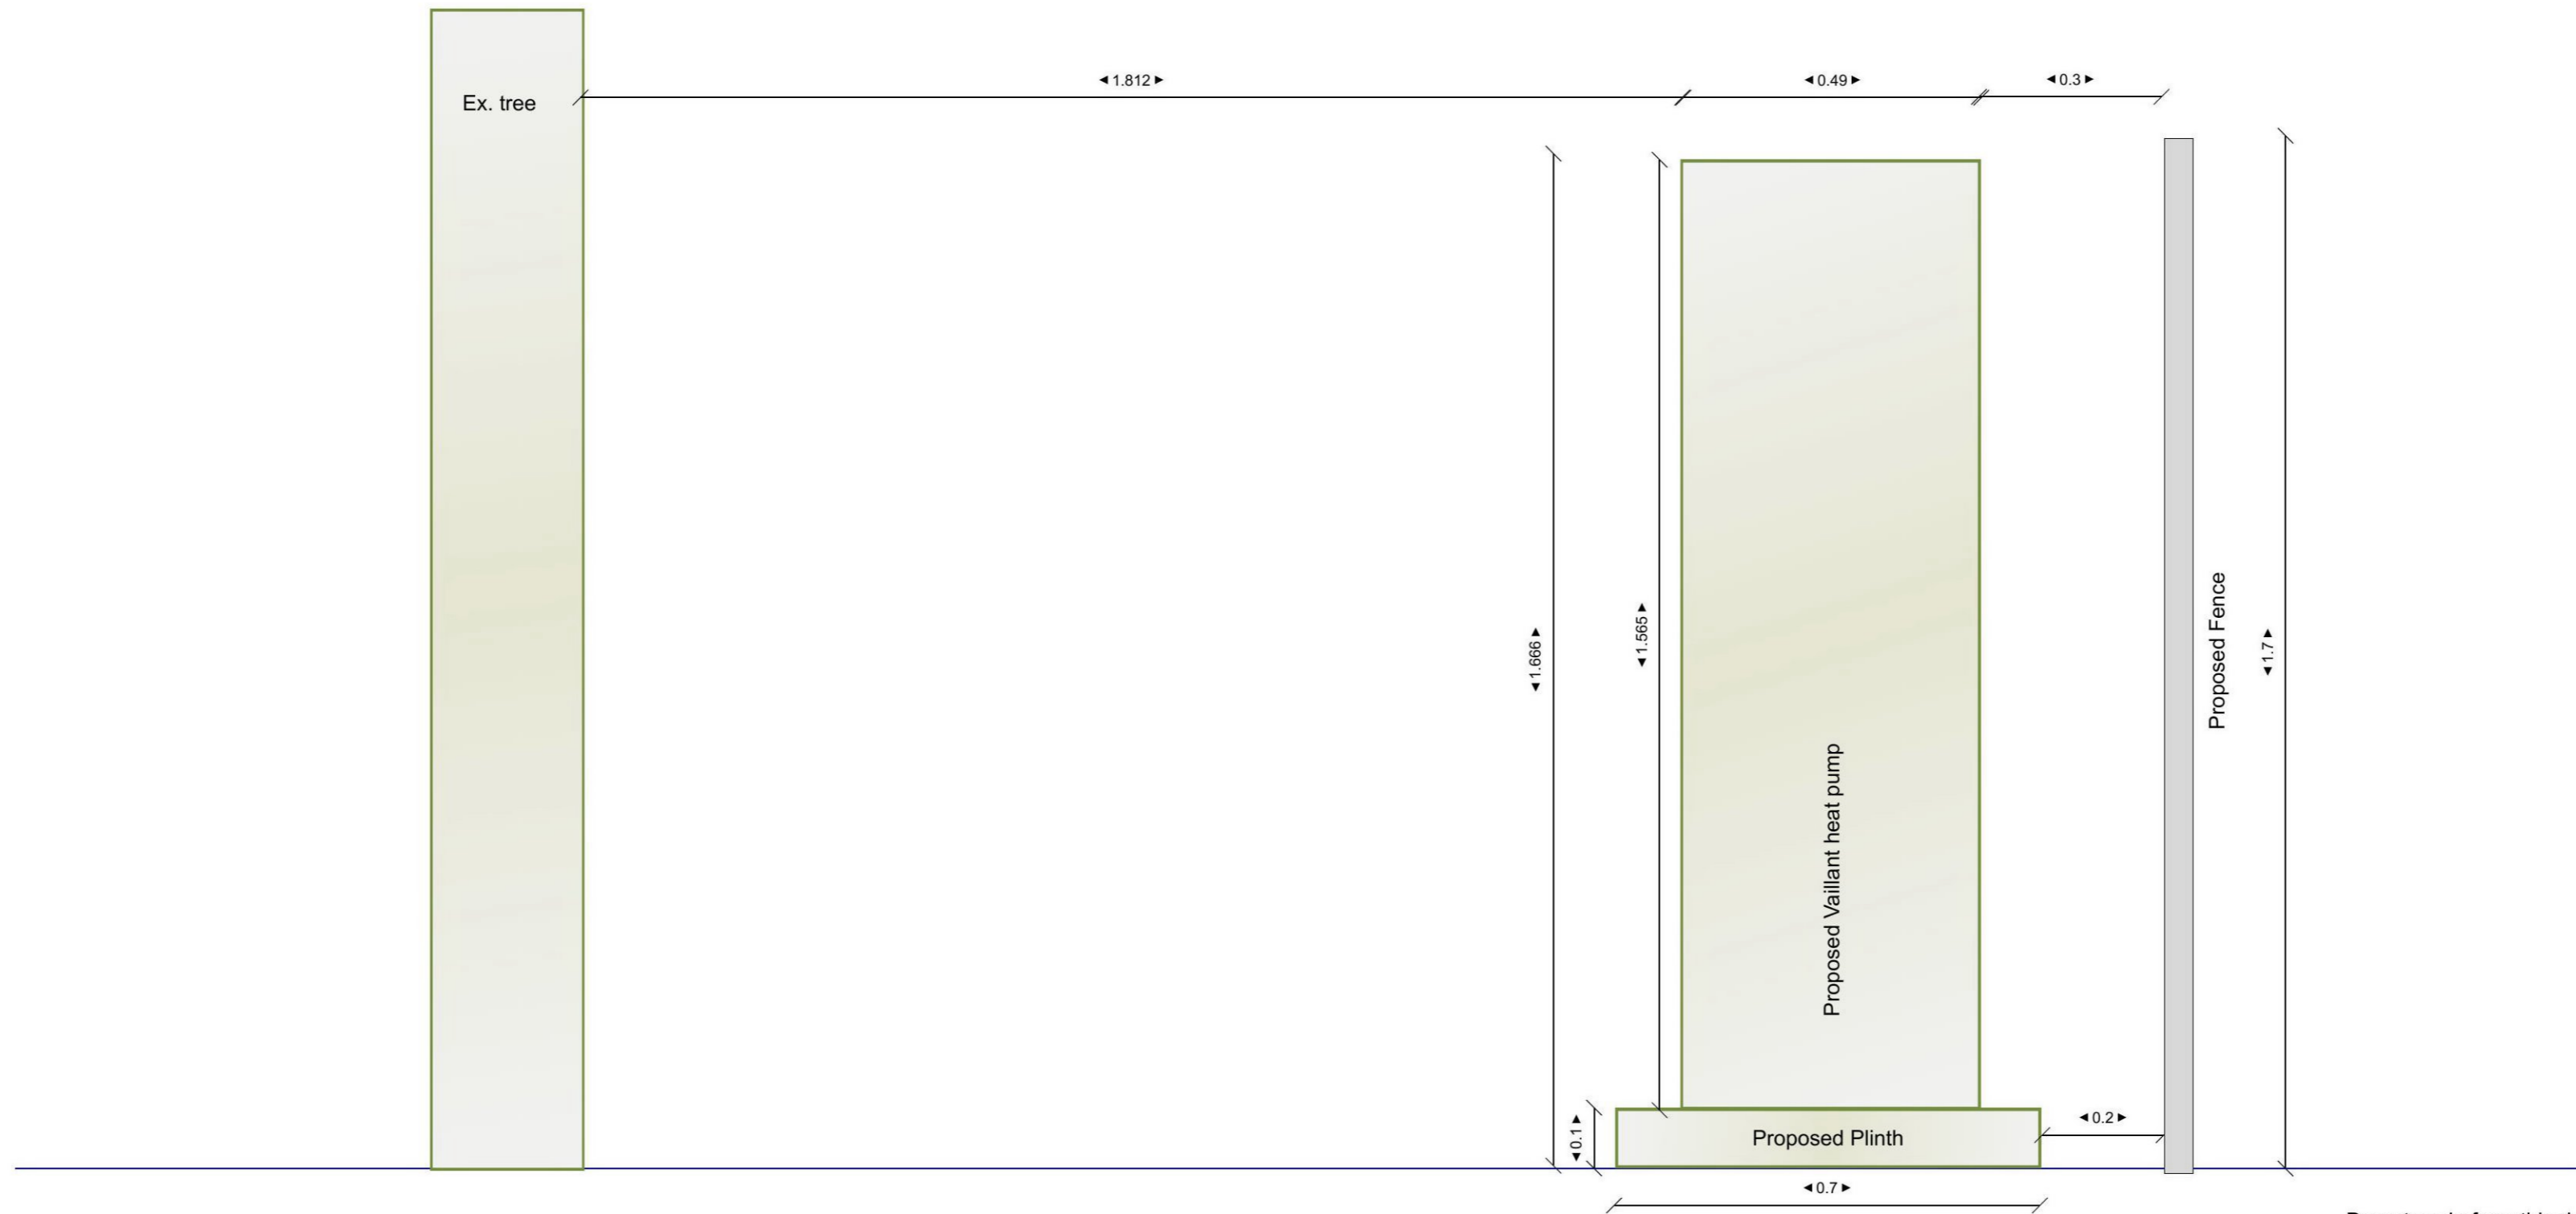

Do not scale from this drawing, all dimensions checked on site, issued for information only.

:	Drawing: Elevation lateral view Vaillant	Project: Vaillant heat pump	Drawn: Luise A. Seeker	Notes:	57 Main Street Pathhead EH37 5PZ
Title: Placement of Air source heat pump	Scale: 1:20 at A4	Date: 07/10/2021	Rev:		