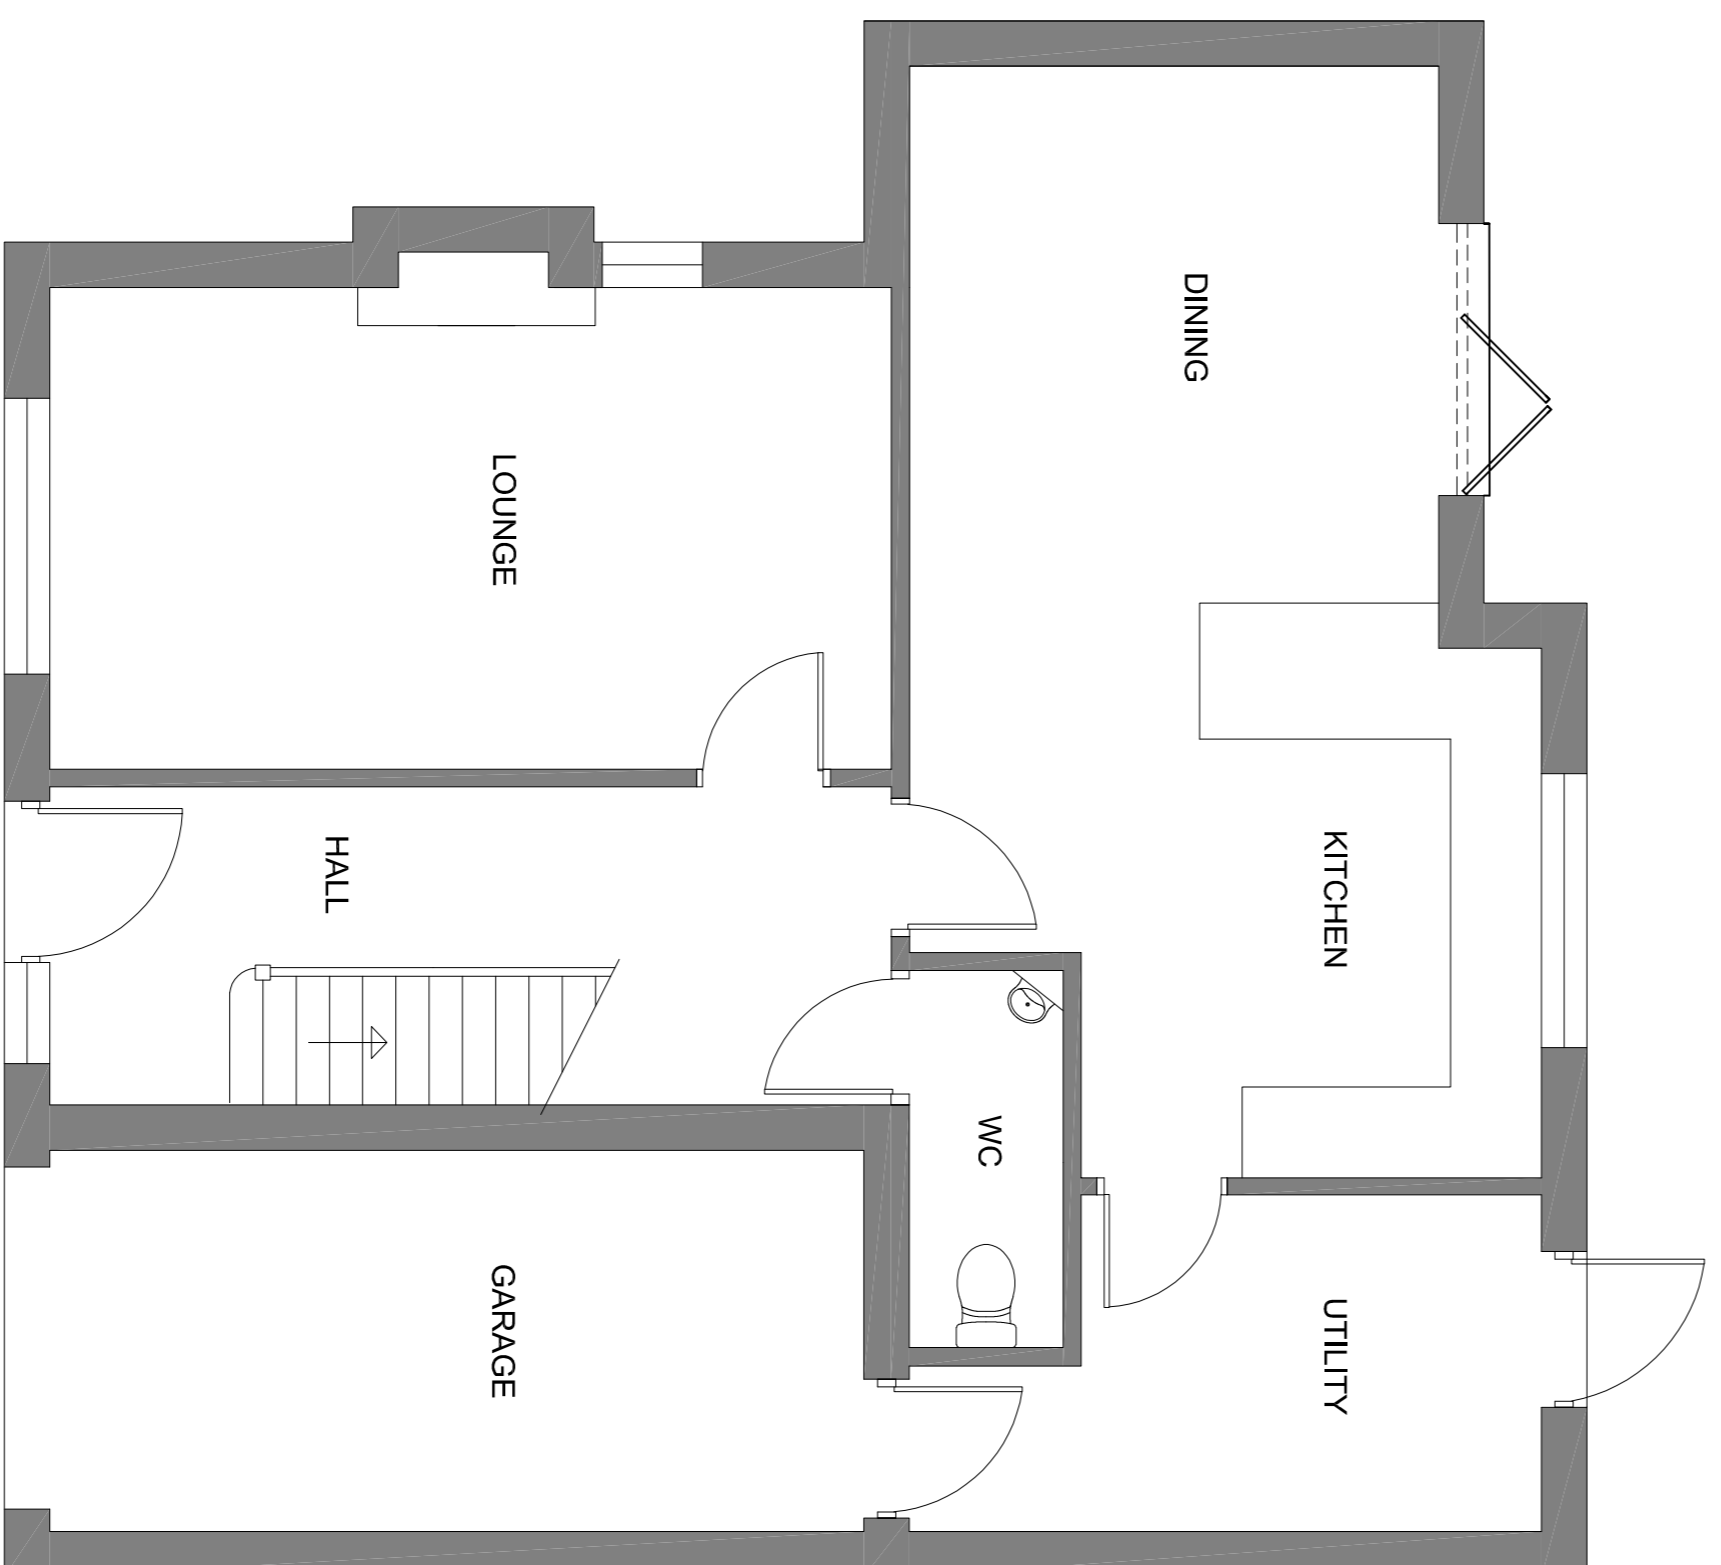

**FRONT ELEVATION
(EXISTING)**

**SIDE ELEVATION
(EXISTING)**

**SIDE ELEVATION
(EXISTING)**

**EXISTING GROUND
FLOOR PLAN (1:50)**

**REAR ELEVATION
(EXISTING)**

SCALE 1:50

PODIUM
Architecture

www.podiumarchitecture.co.uk

JOB
Proposed extension to:
3 Ridge Gardens
Cosby
LE9 1WE

SHEET TITLE
**Existing plans and
elevations**

job ref. 2048	North	date aug 21
drg. no. P.01		scale 1:50 at A1