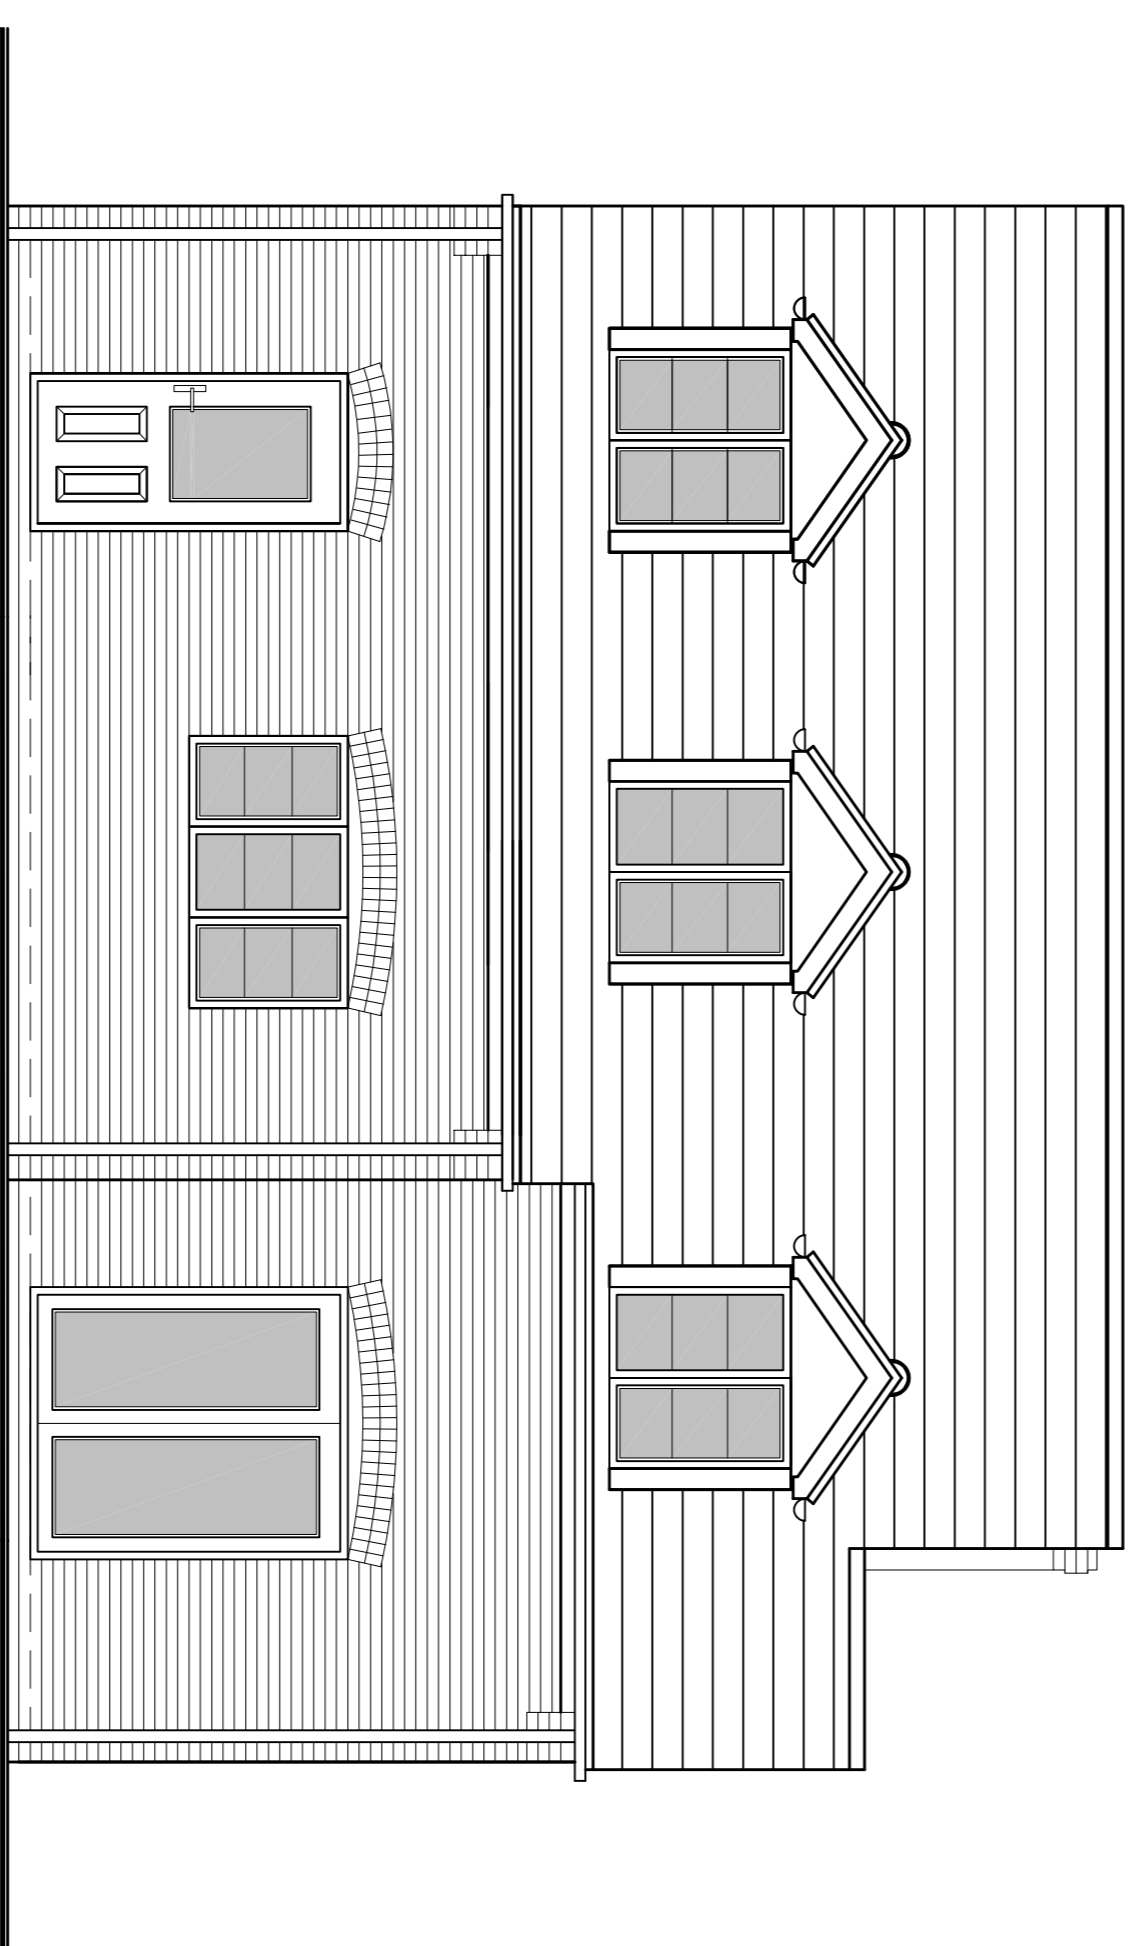

**FRONT ELEVATION
(EXISTING)**

**SIDE ELEVATION
(EXISTING)**

**SIDE ELEVATION
(EXISTING)**

**EXISTING GROUND
FLOOR PLAN (1:50)**

**REAR ELEVATION
(EXISTING)**

SCALE 1:50

PODIUM
Architecture

www.podiumarchitecture.co.uk

JOB
Proposed extension to:
3 Ridge Gardens
Cosby
LE9 1WE

SHEET TITLE
**Existing plans and
elevations**

job ref. 2048	North	date aug 21
drg. no. P.01		scale 1:50 at A1