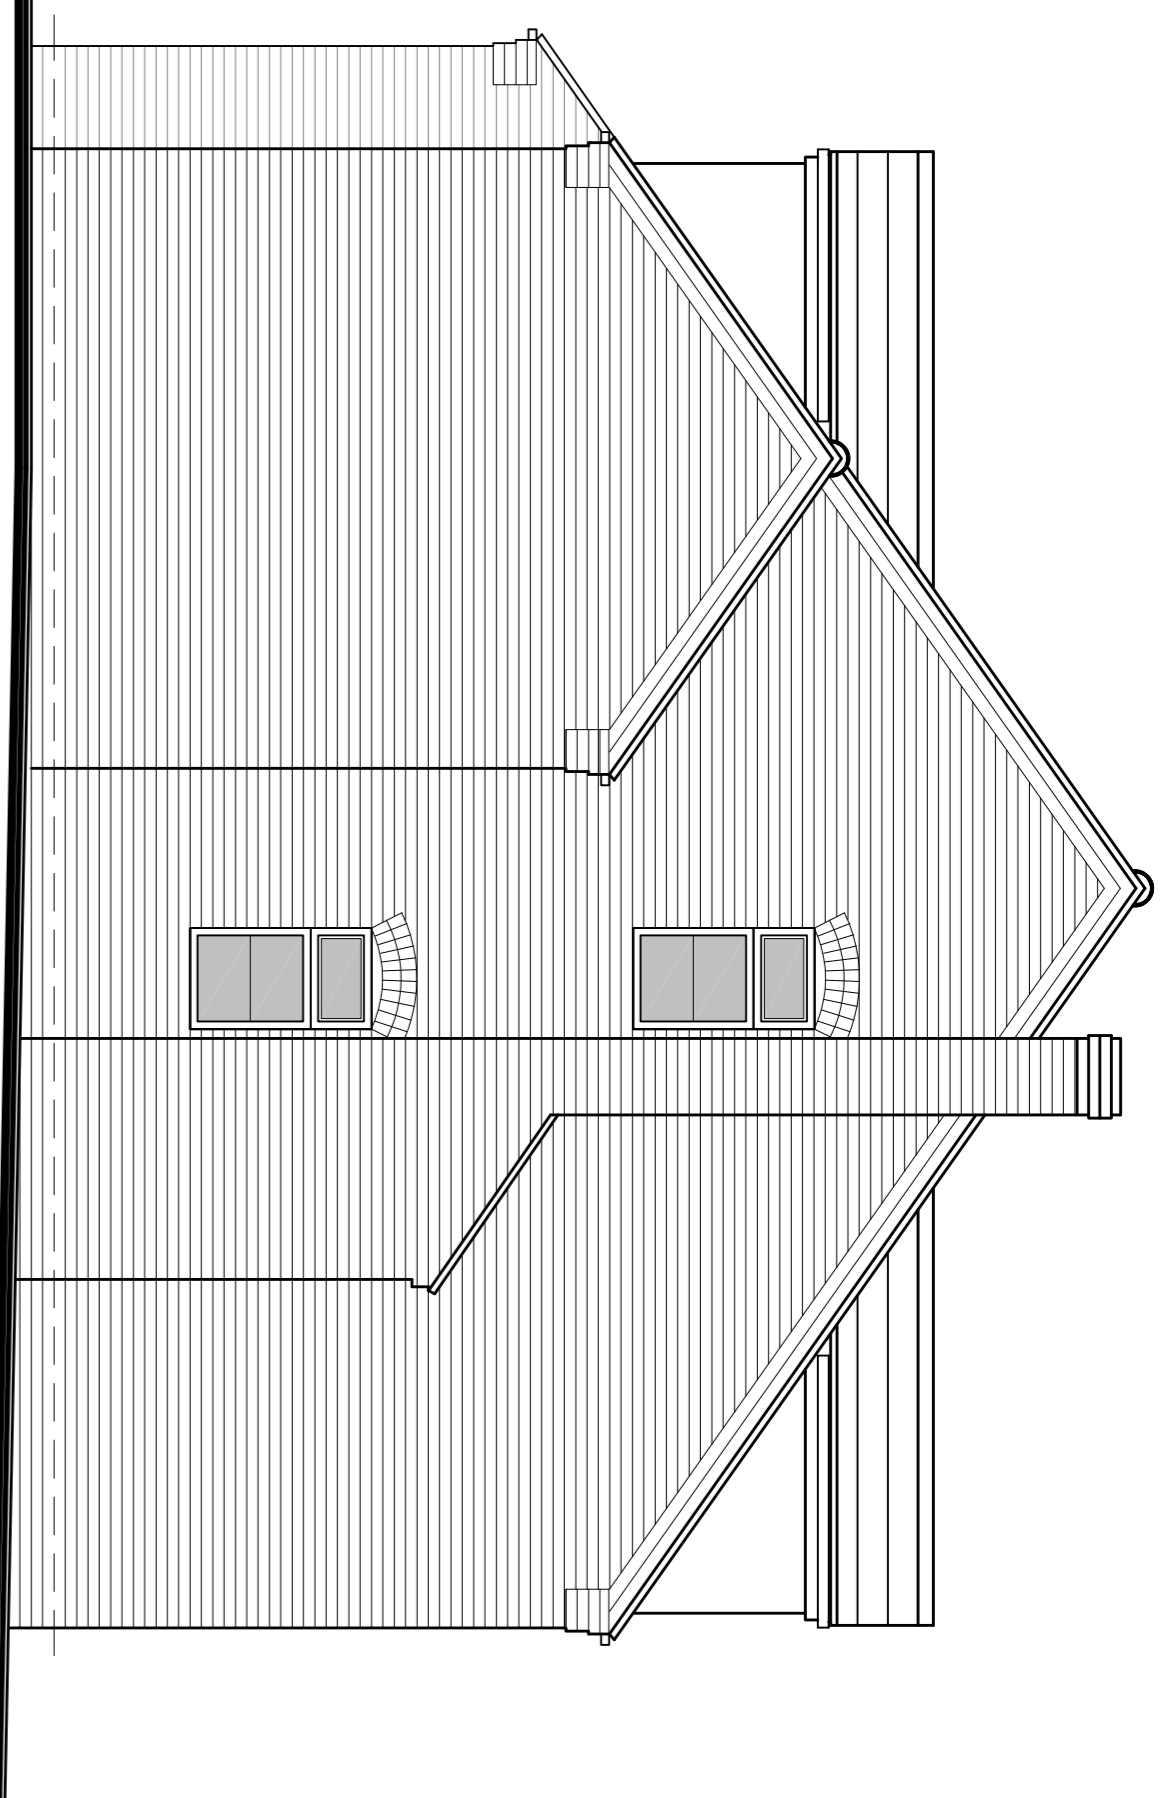

**FRONT ELEVATION
(EXISTING)**

**SIDE ELEVATION
(EXISTING)**

**SIDE ELEVATION
(EXISTING)**

**EXISTING GROUND
FLOOR PLAN (1:50)**

**REAR ELEVATION
(EXISTING)**

SCALE 1:50

PODIUM
Architecture

www.podiumarchitecture.co.uk

JOB
Proposed extension to:
3 Ridge Gardens
Cosby
LE9 1WE

SHEET TITLE
**Existing plans and
elevations**

job ref. 2048	North	date aug 21
drg. no. P.01		scale 1:50 at A1