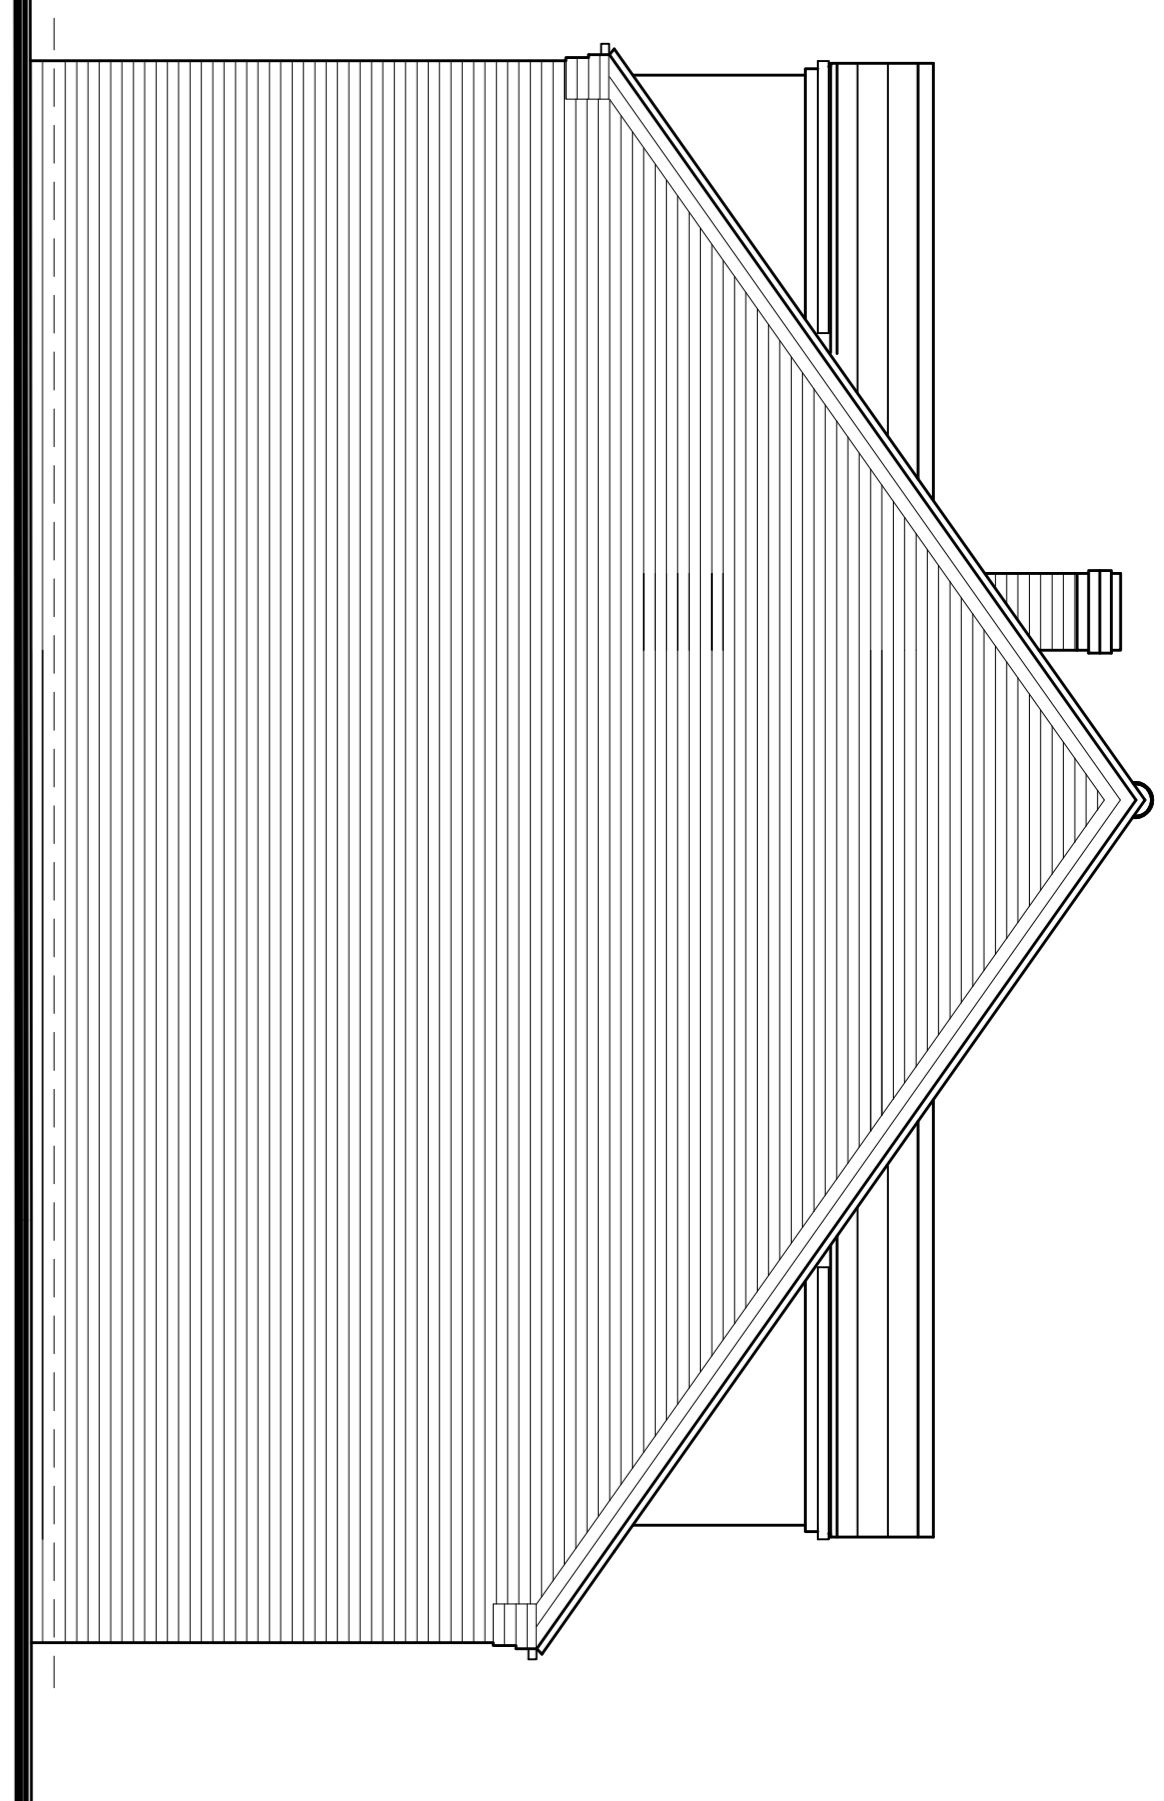

**FRONT ELEVATION
(EXISTING)**

**SIDE ELEVATION
(EXISTING)**

**SIDE ELEVATION
(EXISTING)**

**EXISTING GROUND
FLOOR PLAN (1:50)**

**REAR ELEVATION
(EXISTING)**

SCALE 1:50

PODIUM
Architecture

www.podiumarchitecture.co.uk

JOB
Proposed extension to:
3 Ridge Gardens
Cosby
LE9 1WE

SHEET TITLE
**Existing plans and
elevations**

job ref. 2048	North	date aug 21
drg. no. P.01		scale 1:50 at A1