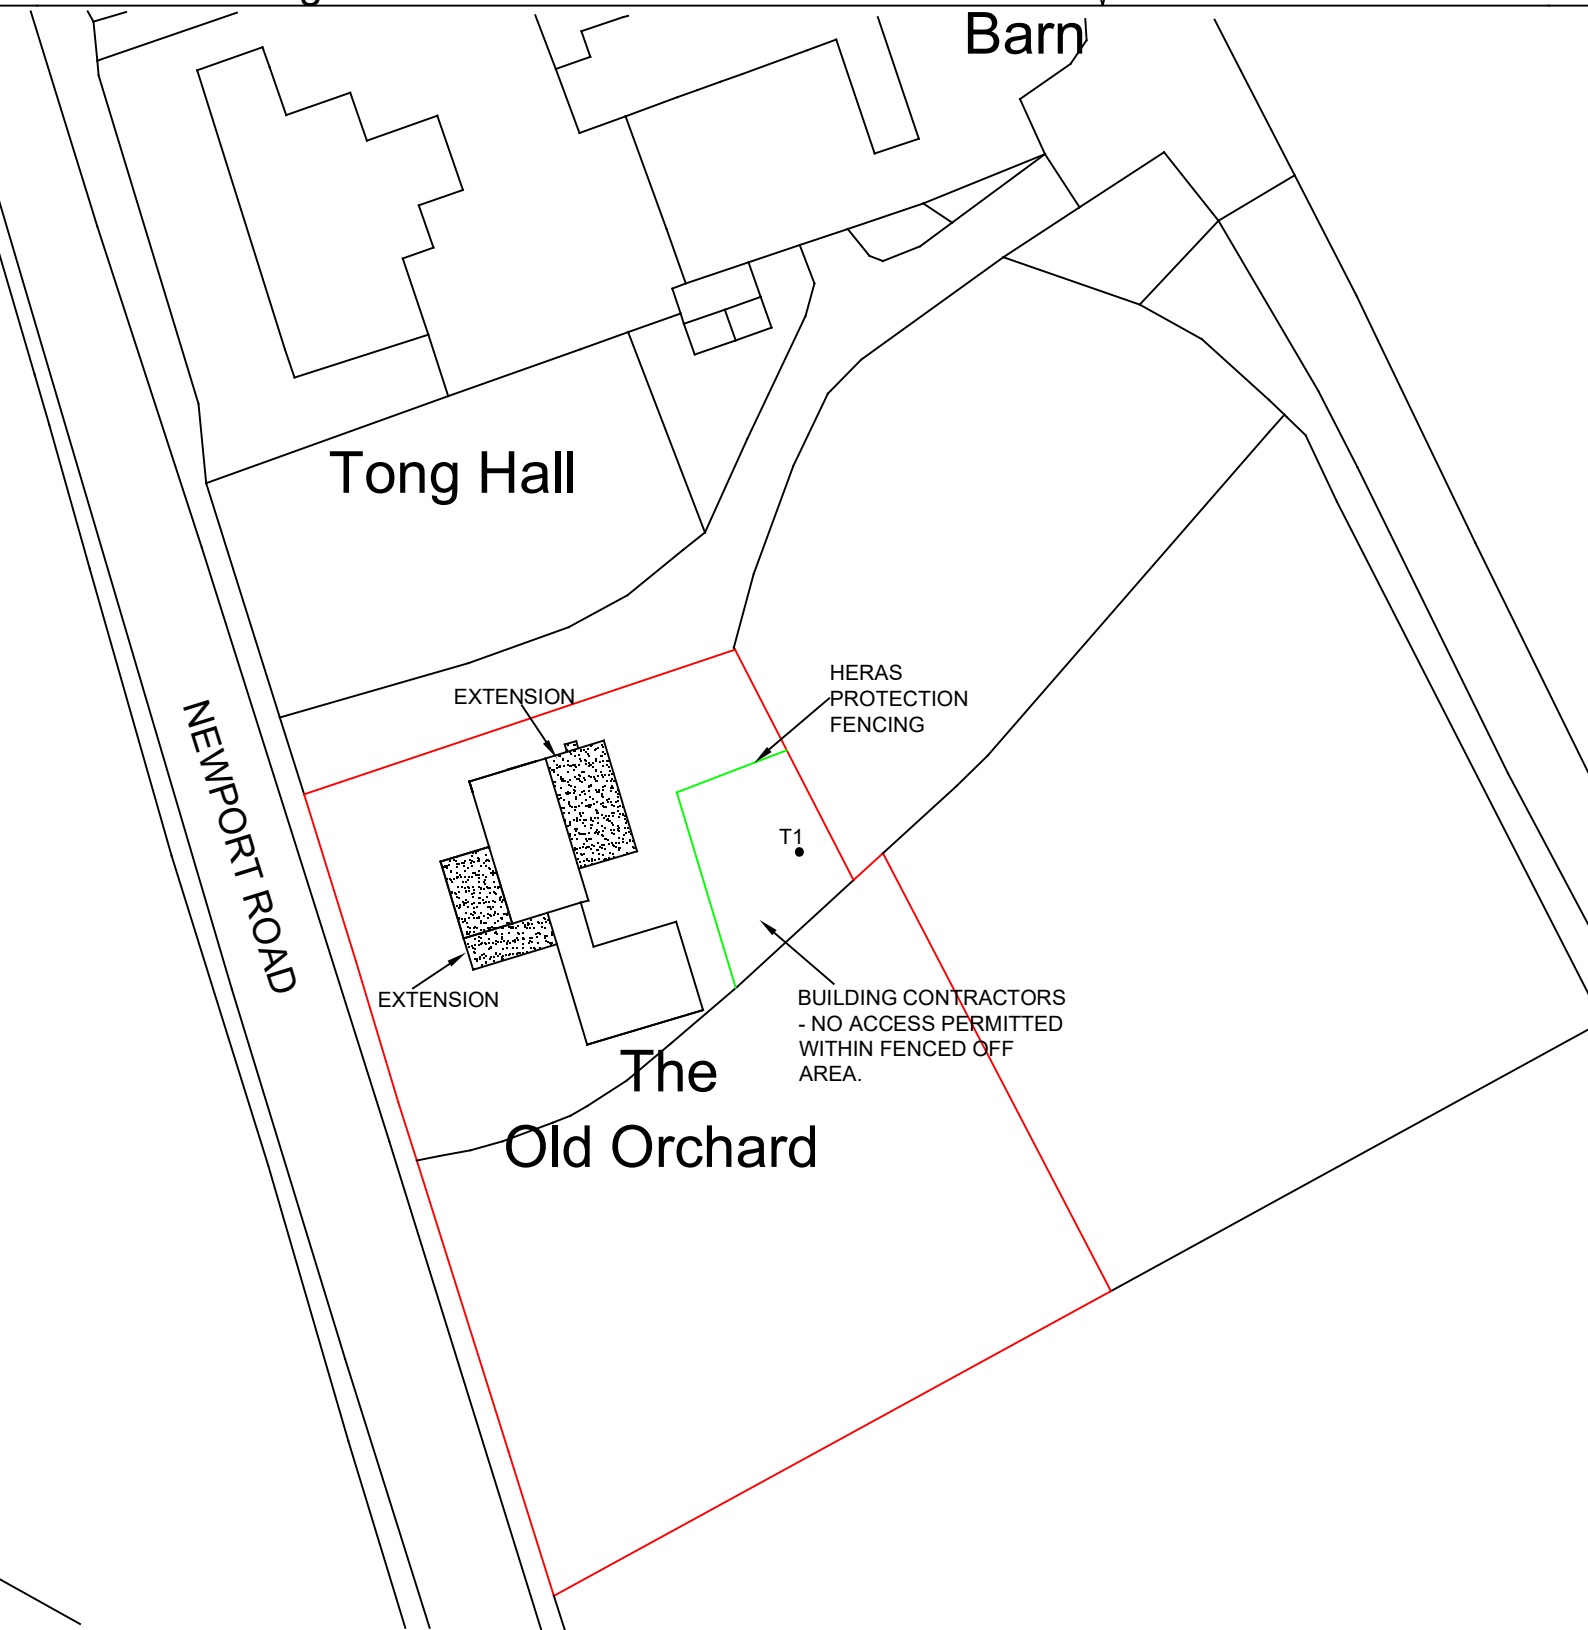

BLOCK PLAN 1:500

© Crown copyright and database rights 2021. OS License 100035409

**TREE PROTECTION PROPOSAL FOR TREE T1 - SILVER BIRCH TREE.**

HERAS PROTECTIVE FENCING TO BE ERECTED ALONG LINE INDICATED PRIOR TO WORK COMMENCING AND DISMANTLED WHEN BUILDING WORK IS COMPLETE.