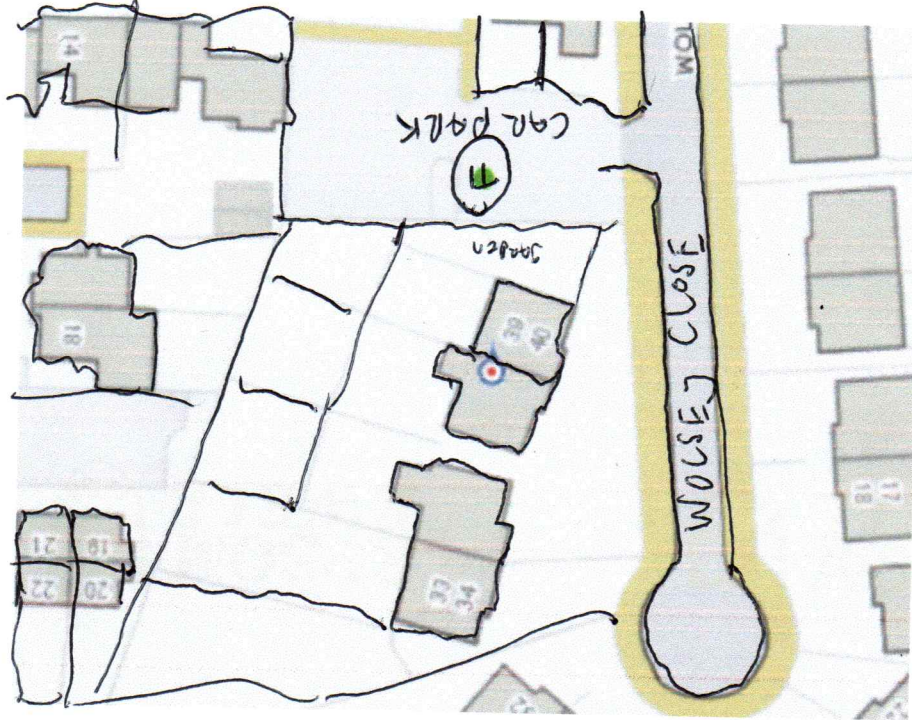

Ti Window

North

CAR PARK
WOLSEY CLOSE
Worcester Park
K74 7EF

Plan 1 Not to scale