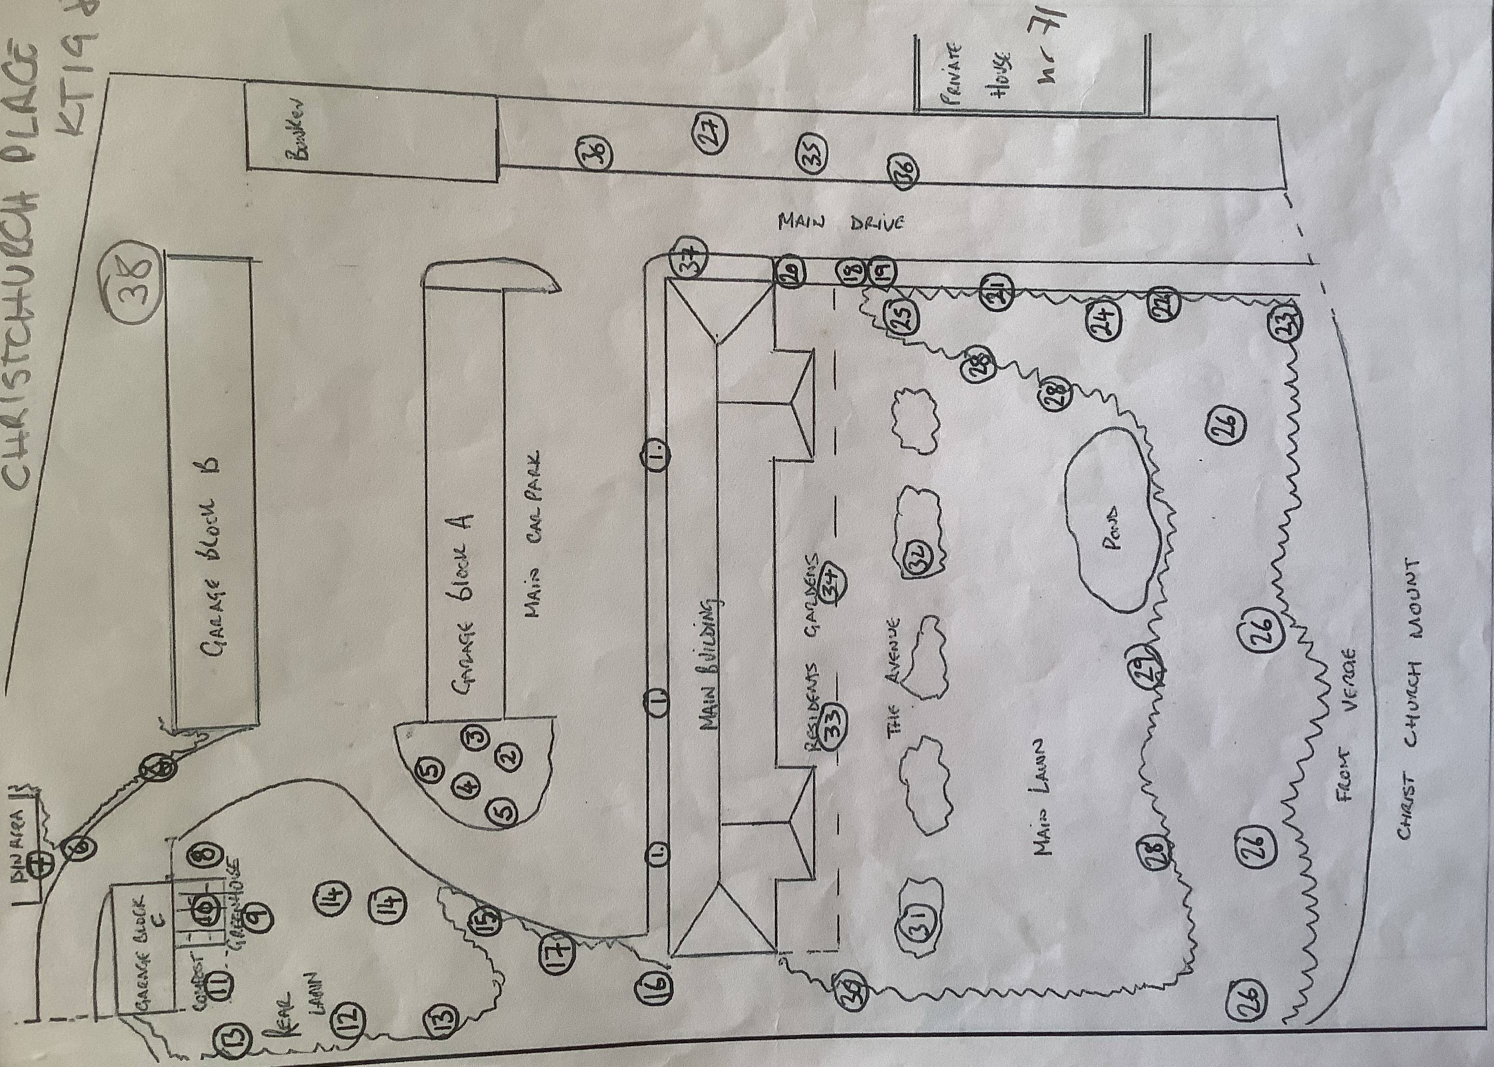

CHRISTCHURCH PLACE

KT19 8RS

CHRIST CHURCH MOUNT