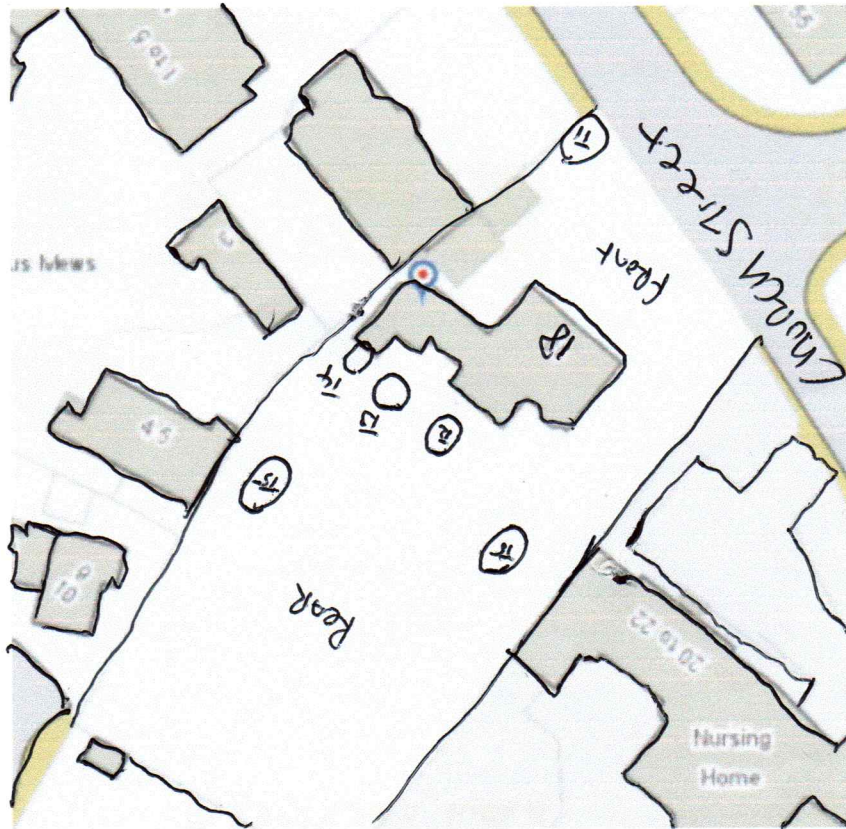

- T1 prawns
- T2 MucBerry
- T3 Honey
- T4 fig
- T5 OAK
- T6 MAPLE

Bowles and CO
 18 Crown Street
 EPSOM
 KT17 4AD

Plan 1
 Not to scale