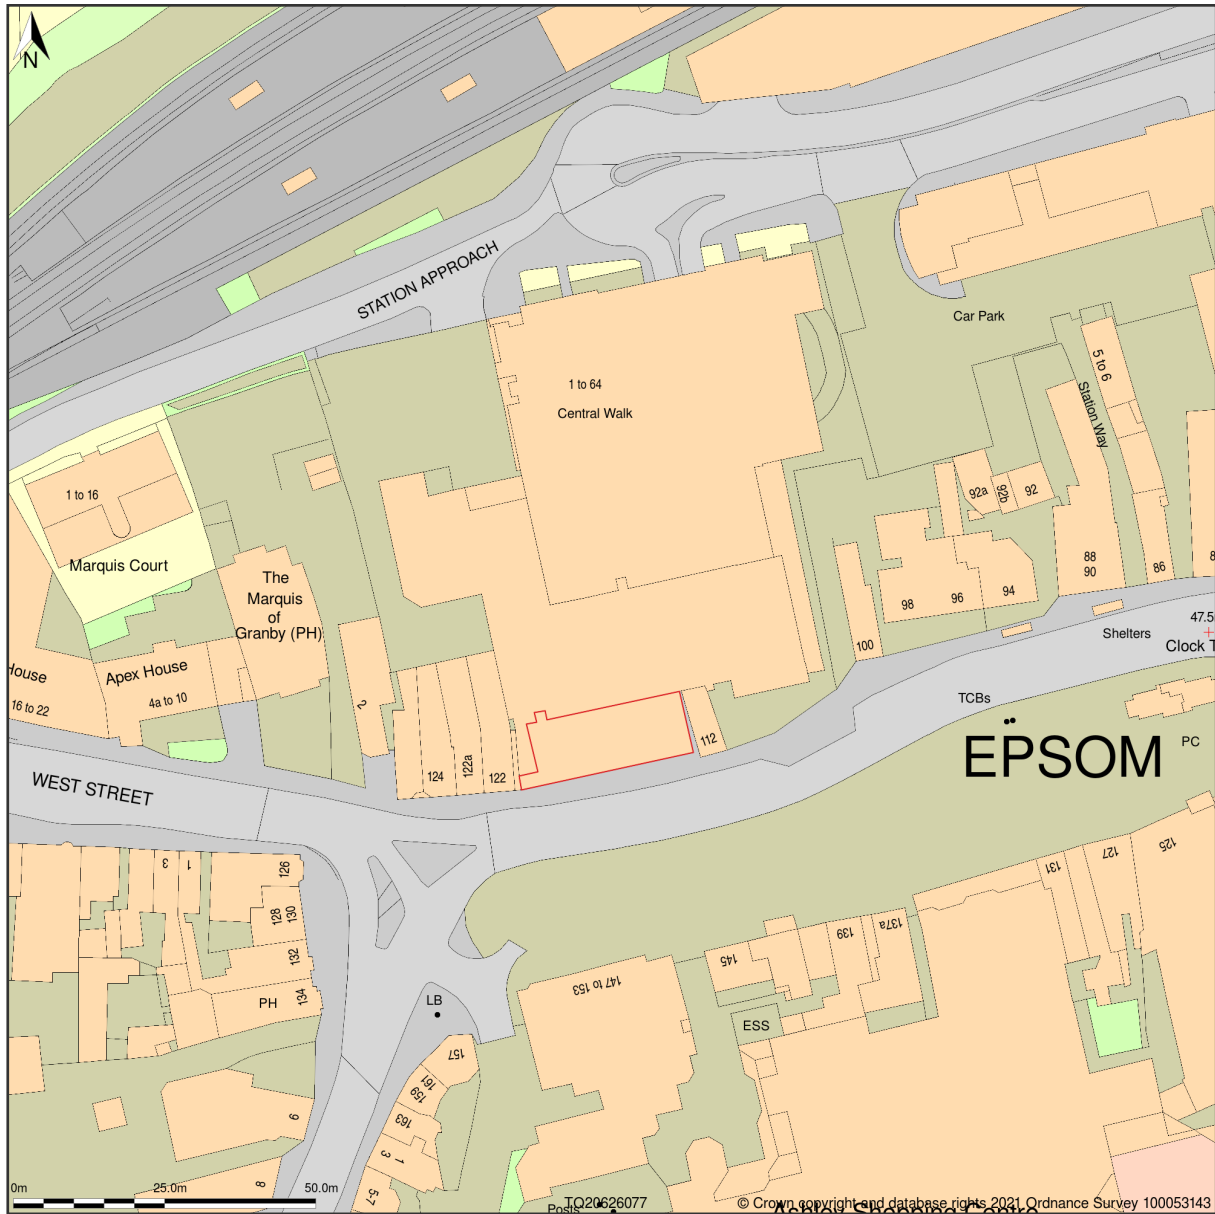

Location Plan Pure Gym, Energie, 104, High Street, Epsom, Surrey, KT19 8BJ

Site Plan shows area bounded by: 520523.05, 160673.83 520723.05, 160873.83 (at a scale of 1:1250), OSGridRef: TQ20626077. The representation of a road, track or path is no evidence of a right of way. The representation of features as lines is no evidence of a property boundary.

Produced on 29th Sep 2021 from the Ordnance Survey National Geographic Database and incorporating surveyed revision available at this date. Reproduction in whole or part is prohibited without the prior permission of Ordnance Survey. © Crown copyright 2021. Supplied by www.buyaplan.co.uk a licensed Ordnance Survey partner (100053143). Unique plan reference: #00671948-36F479