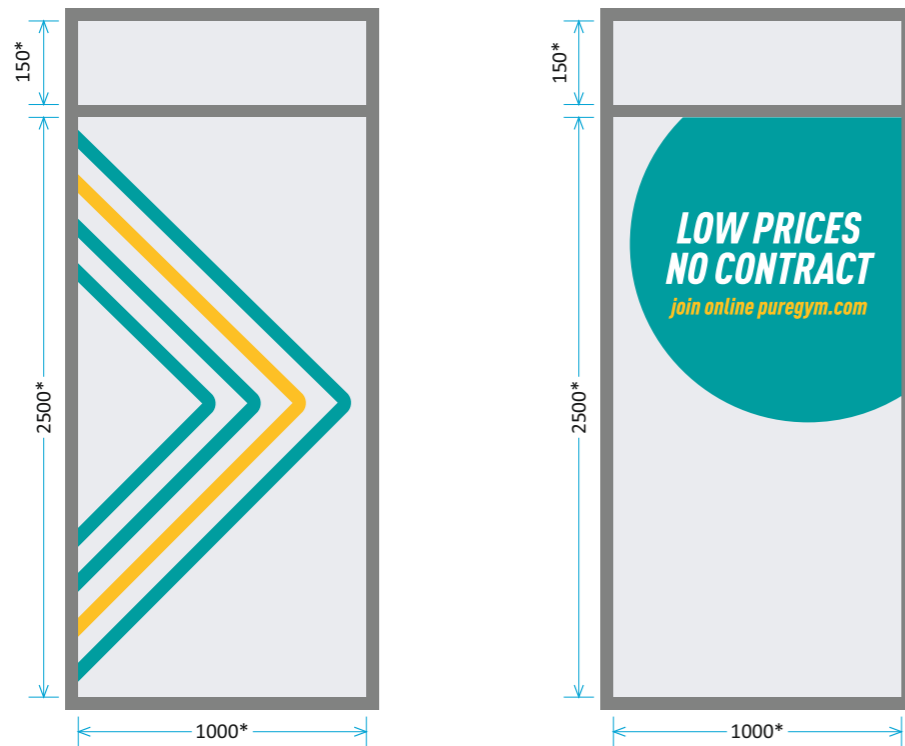

Issue no: 4

Production:

Side Entrance Elevation

- 3 Entrance Manifestations - Permanent
Digitally printed externally applied
matt laminated vinyl graphics

Size: See visual

Colours

Oracal 551
Water blue gloss

APS 706-01 PF
Sun yellow gloss

White gloss

Existing

Proposed

Main front Elevation

- 4 Fire Door Manifestations - Permanent
Digitally printed externally applied matt laminated vinyl graphics

Size: see visual