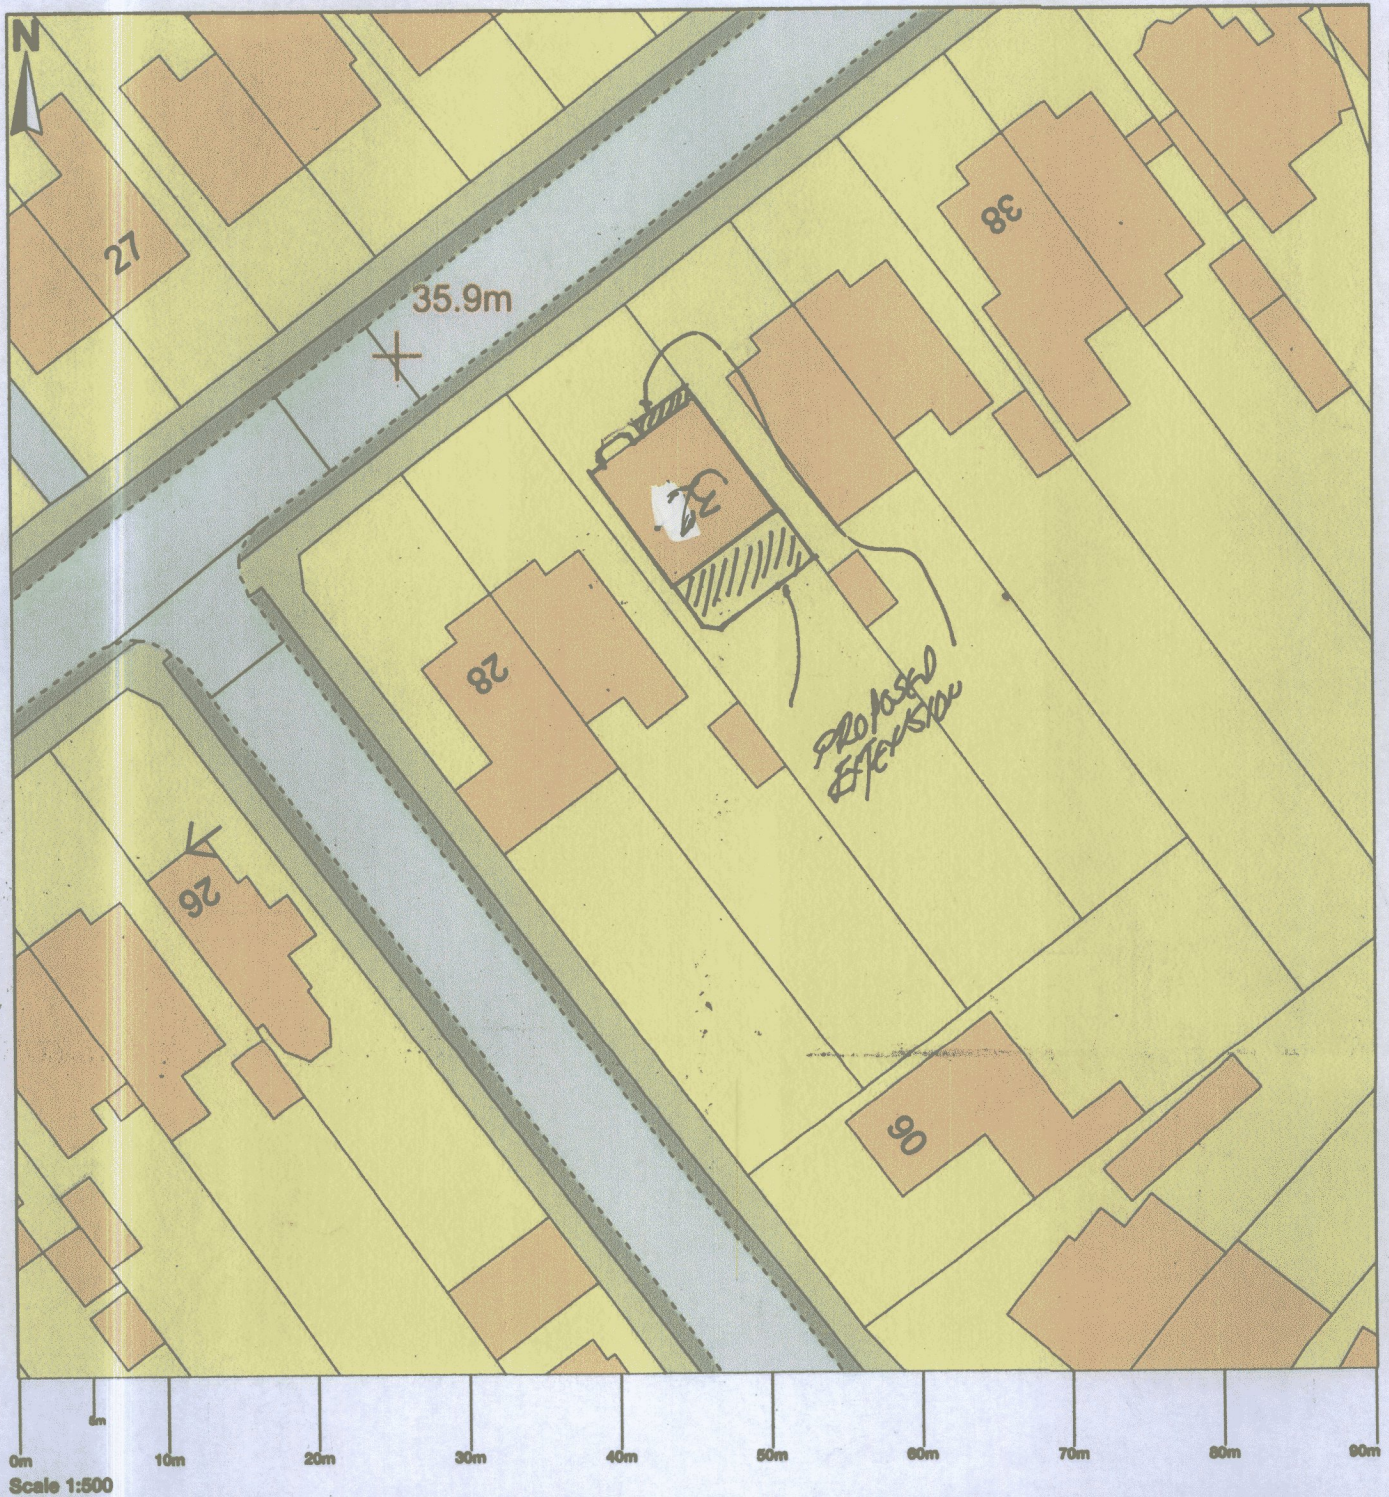

**UK
Planning
Maps**

32 Park Avenue West, Epsom, KT17 2NU

32 Park Avenue West, Epsom, KT17 2NU

32 Park Avenue West, Epsom, KT17 2NU