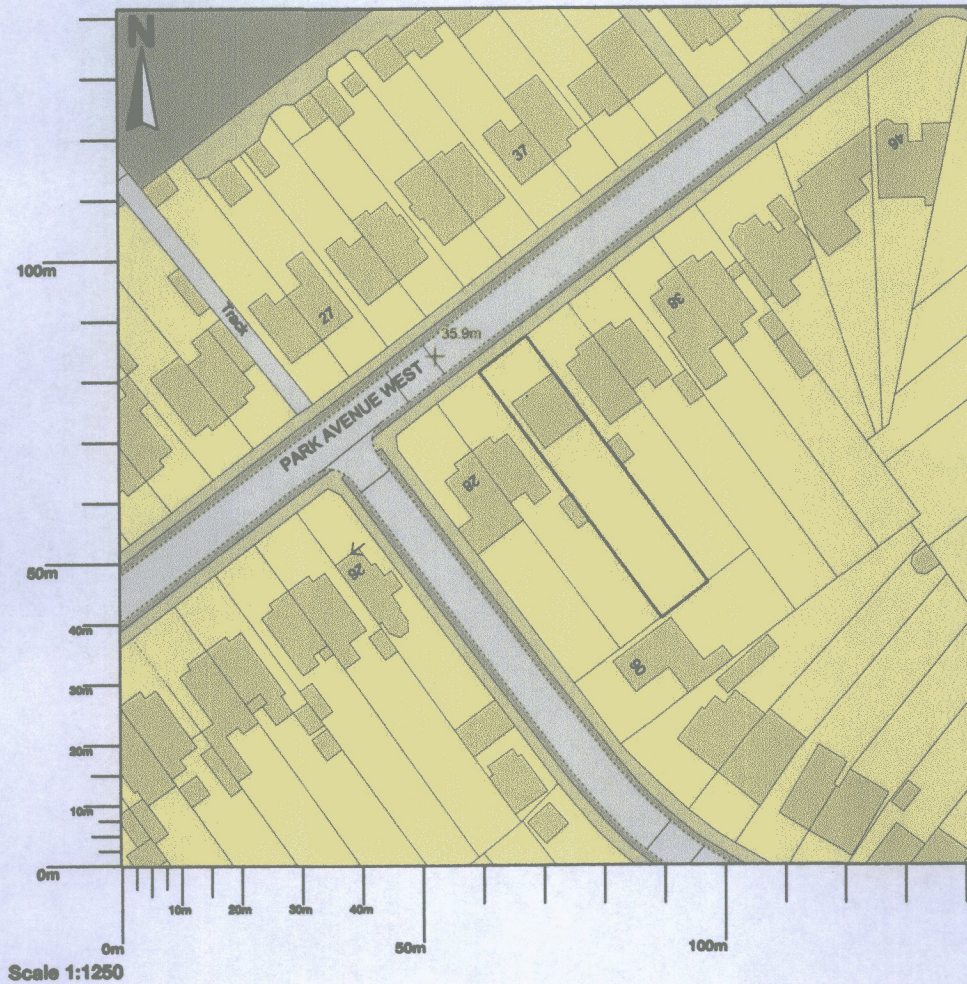

**UK
Planning
Maps**

32 Park Avenue West, Epsom, KT17 2NU

32 Park Avenue West, Epsom, KT17 2NU

32 Park Avenue West, Epsom, KT17 2NU