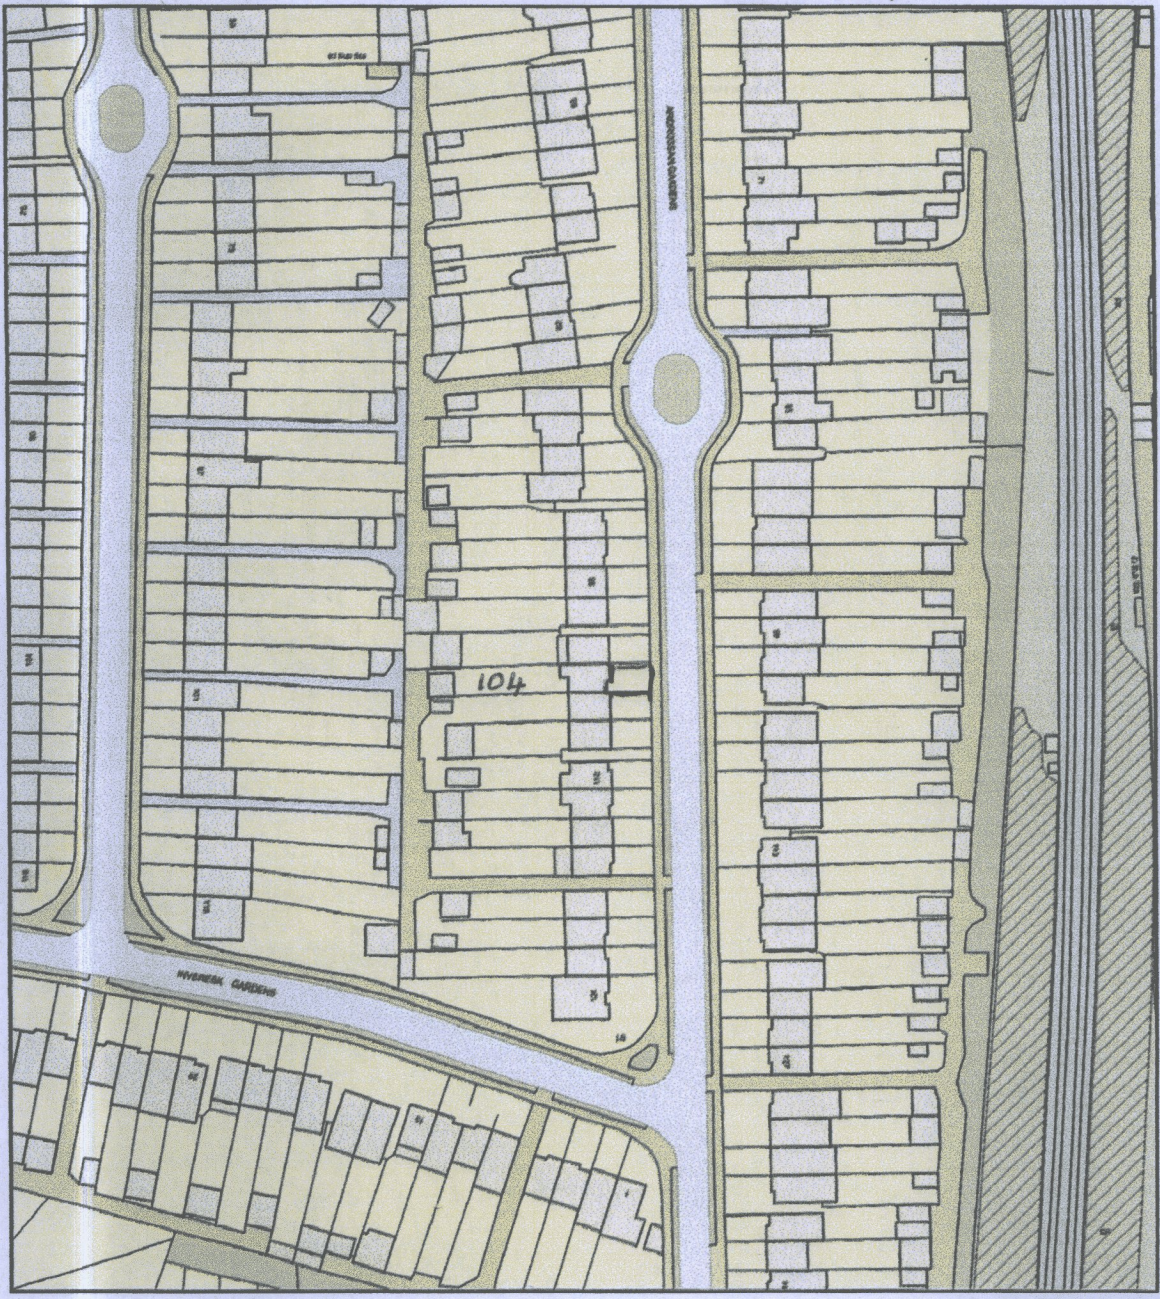

block plan for vehicle cross over - Location Plan
104 ARDROSSAN GARDENS KT47AY

Plan Produced for: Mr R Cosby
Date Produced: 24 Sep 2021
Plan Reference Number: TQRQM21267143323713
Scale: 1:1250 @ A4

block plan for vehicle cross over
104 ARDROSSAN GARDENS KT4 7AY

Plan Produced for: Mr R Cosby
Date Produced: 24 Sep 2021
Plan Reference Number: TQRQM21267142325969
Scale: 1:500 @ A4