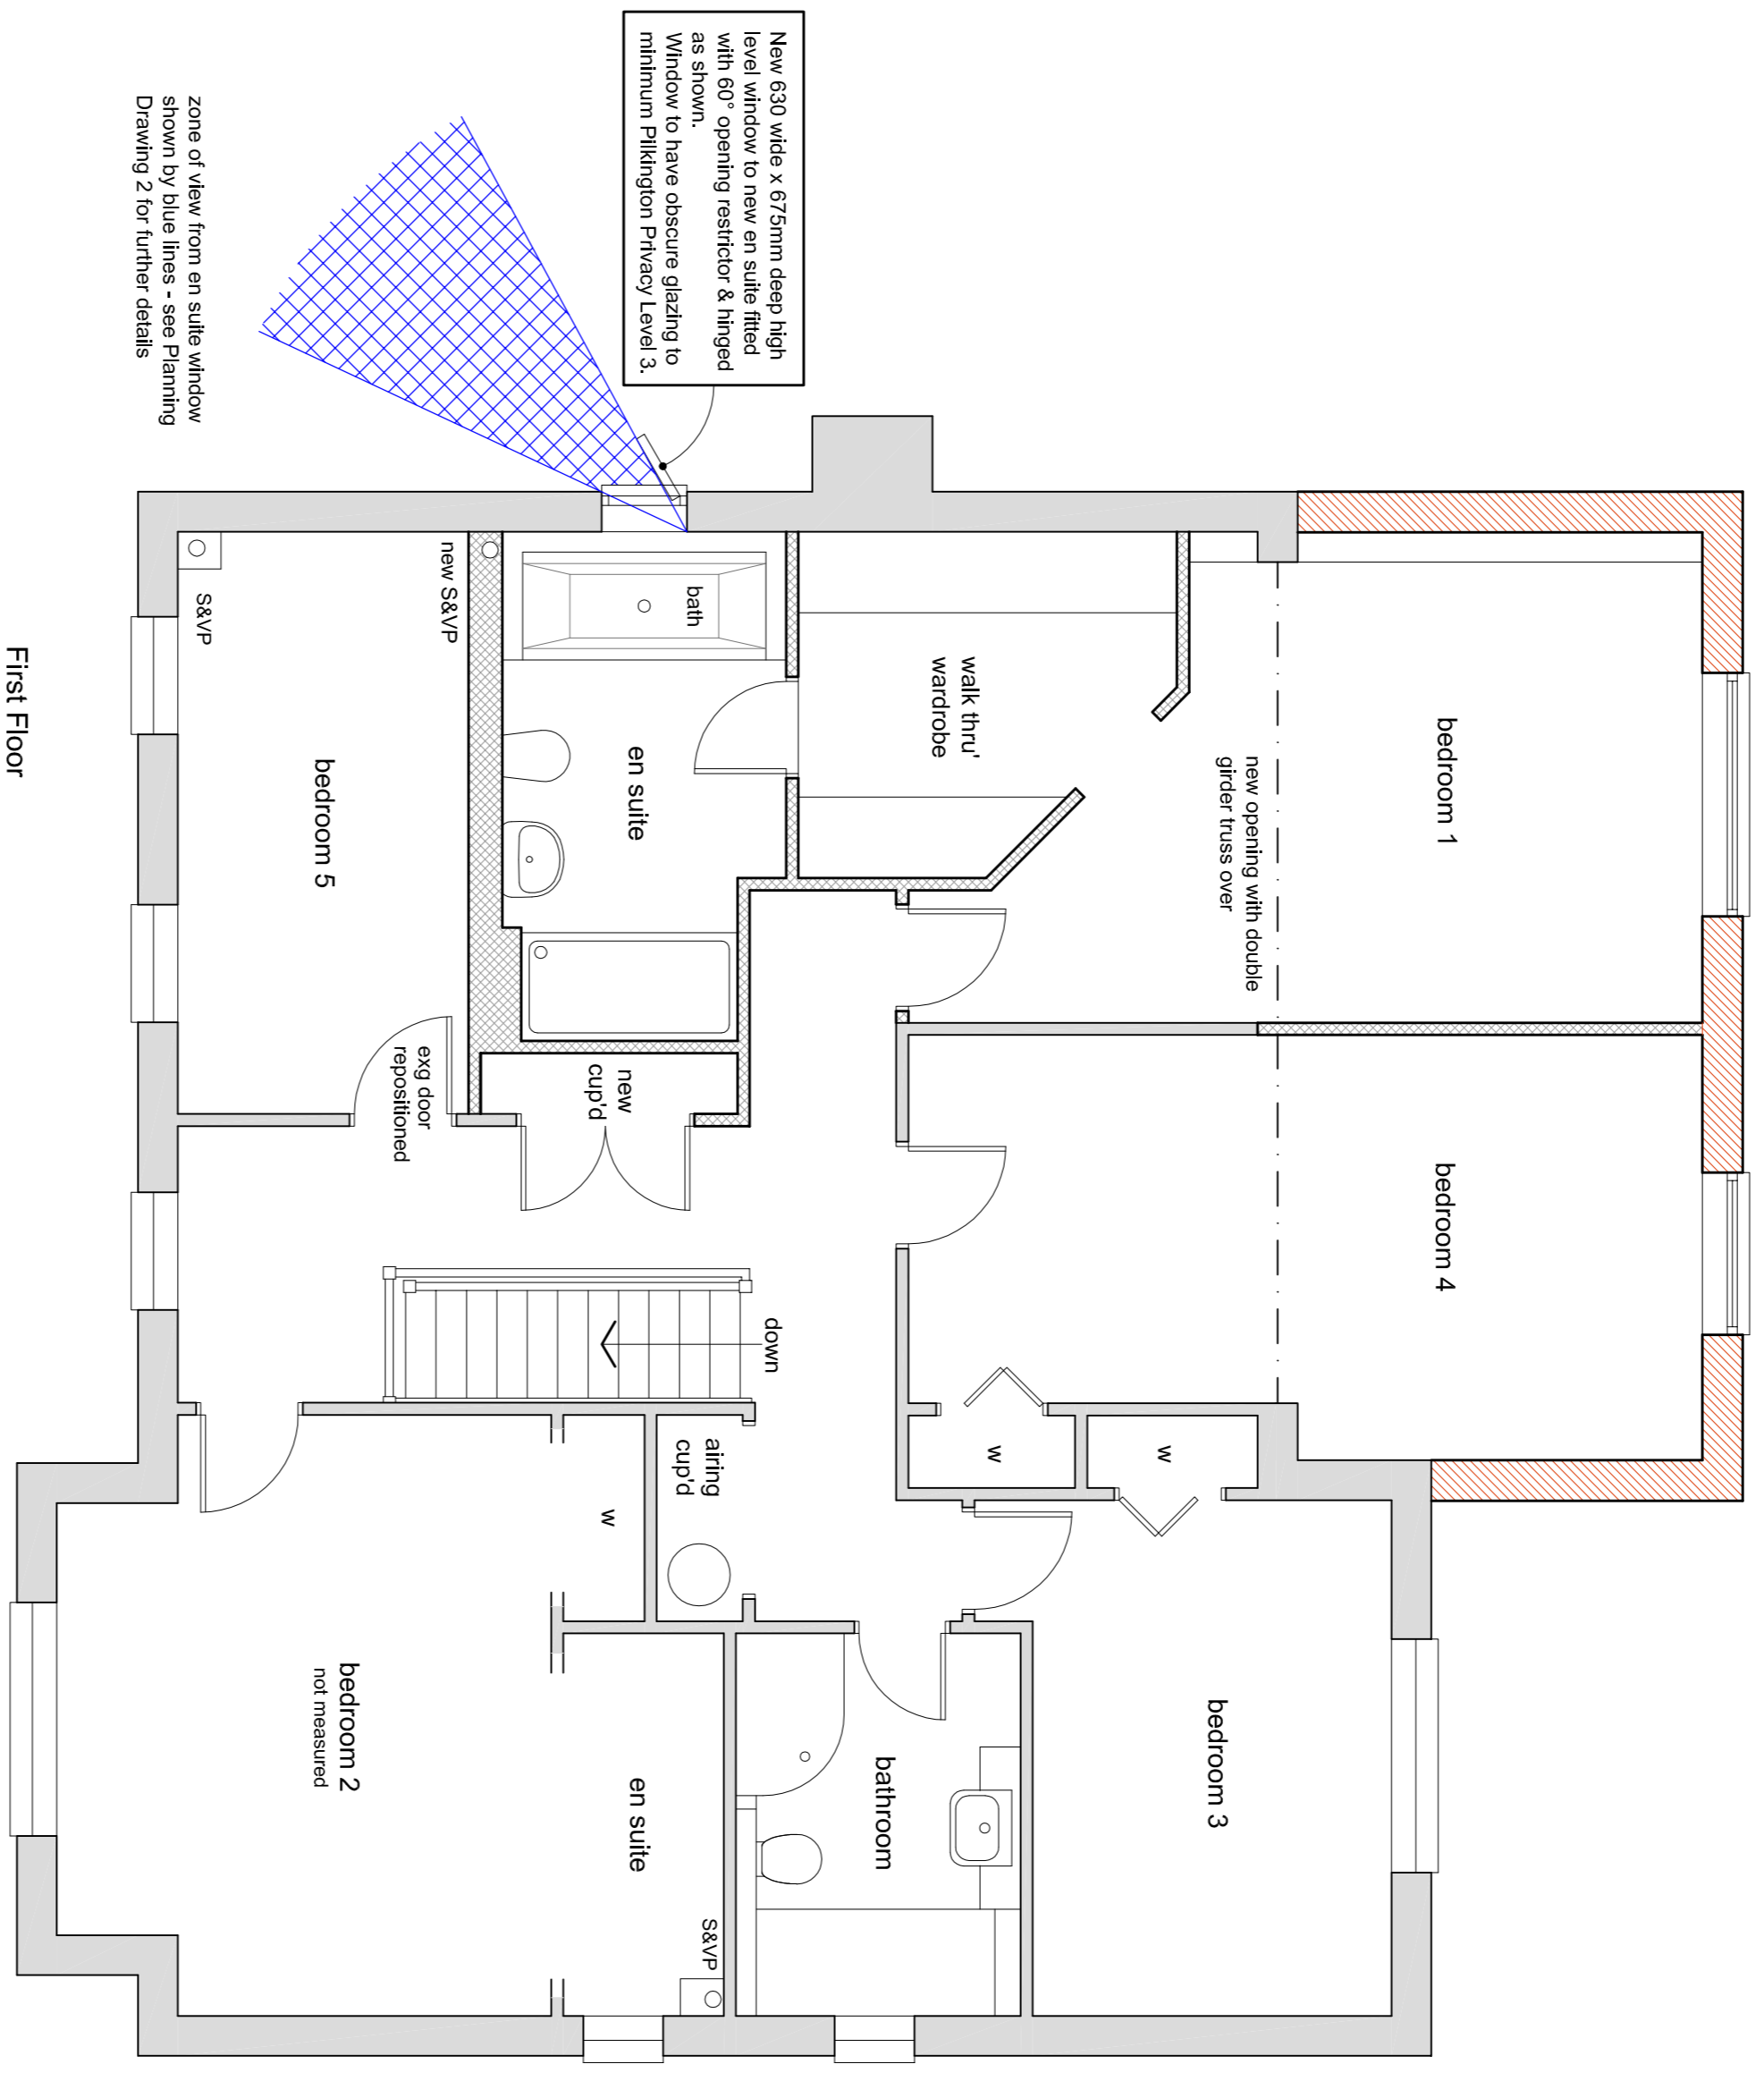

Indicates new extension walls

Indicates new internal walls

**John Whitehead**  
PLANNING & DESIGN CONSULTANT  
4, Westergreen Meadow, Braintree, Essex CM7 1JN  
Tel/Fax: 01376 537630  
E mail: john.whitehead@jcwdesign.co.uk

**Mr & Mrs T Hodges**

**Proposed Extensions & Alterations to  
8 Church Meadows Henley  
Suffolk IP6 0RP**

Client

Project

**Planning Drawing 1  
Floor Plans**

Dwg title

Rev	Date	Details
A	14-9-2021	En suite window details added
B	13-10-2021	Kitchen extension windows modified and doors added

Scales		Date	
1:50	& 1:100	at A1	29-6-2021

Dwg no		Rev	
46256/PD/1/B		A	B