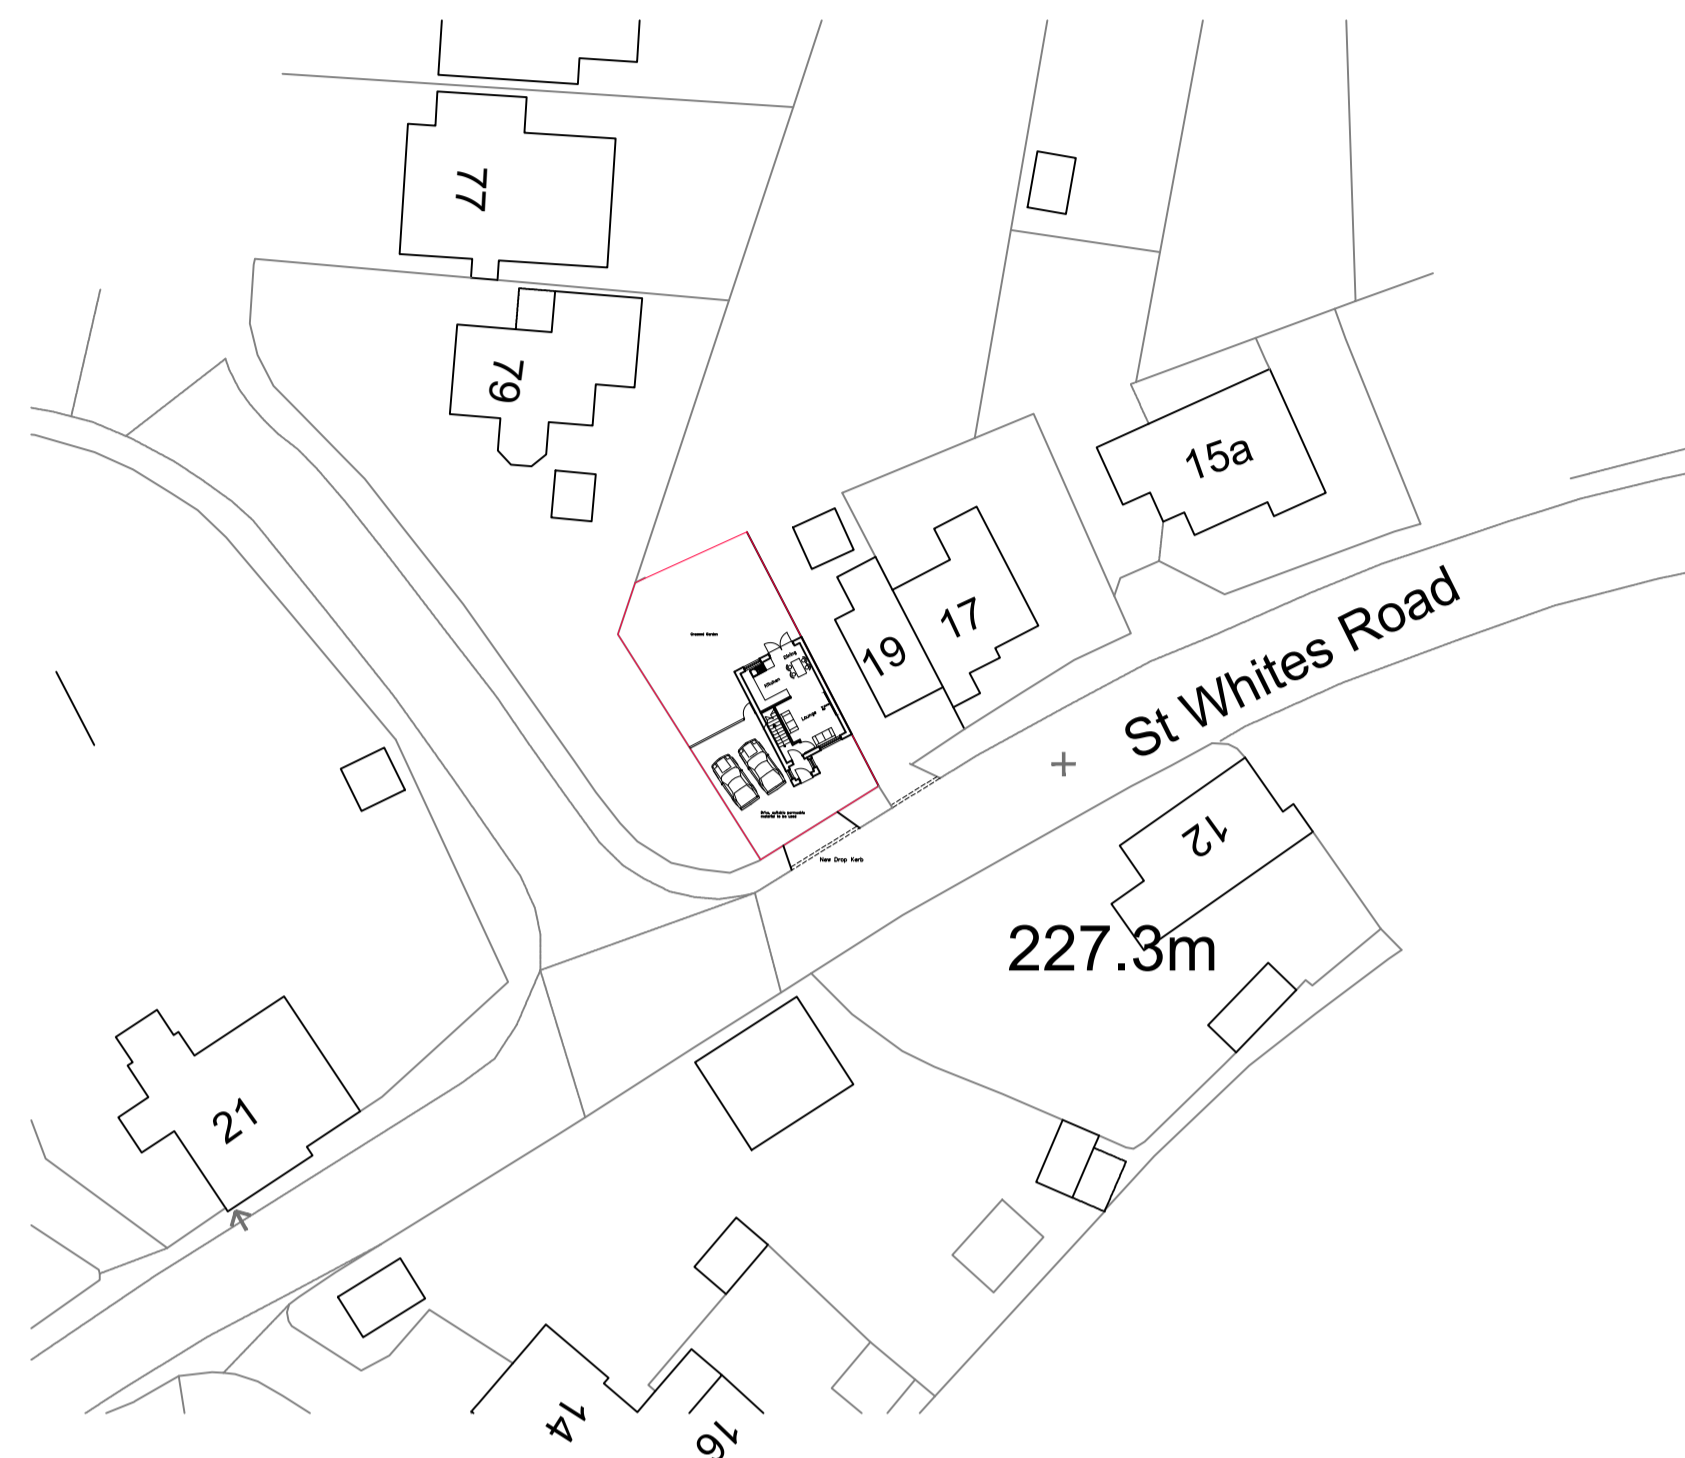

0 10 20
metres
Site Layout as Existing
1:500

0 10 20
metres
Site Layout as Proposed
1:500

REV.	DATE	DESCRIPTION

Proposed Dwelling on Land to the side of 19 St Whites Road - Cinderford for Mr Noble
 SITE LAYOUTS AS EXISTING NAD
 PROPOSED AND SITE LOCATION
 PLAN
 PLANNING DRAWING

SCALE	DATE
1:1250 1:500	21.09.21
DRAWN	
JB	
REF.	

DRAWING NO.	REV.
2021/0085/0001	