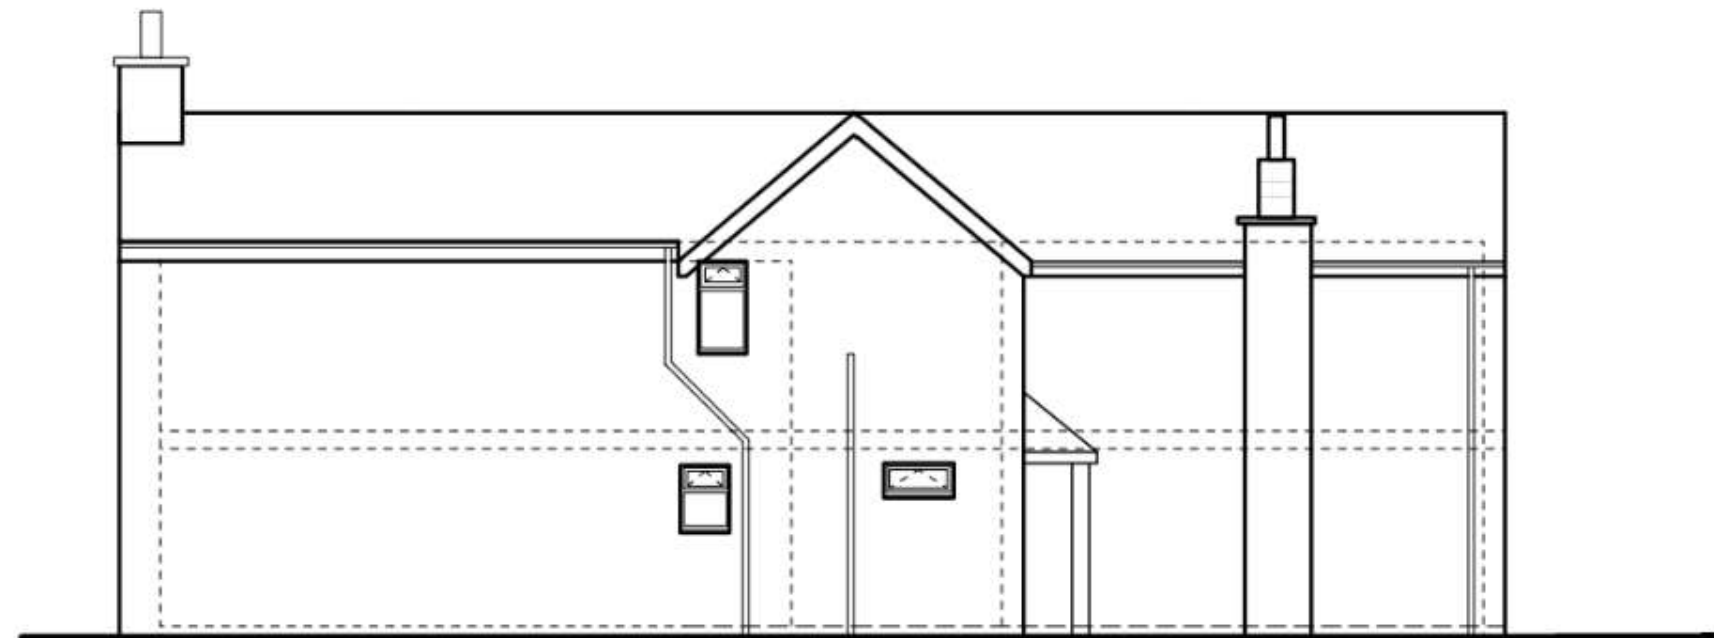

SIDE ELEVATION - north

FRONT ELEVATION - west

REAR ELEVATION - east

BOUNDARY ELEVATION - south

Drawing to be reproduced on A3 paper

LOCATION:

Memorial Hall Cottage

Millend, Blakeney GL15 4ED

DATE:

Oct 2021

SCALE:

1 : 100

DRAWING NO:

Existing V1

Existing Elevations