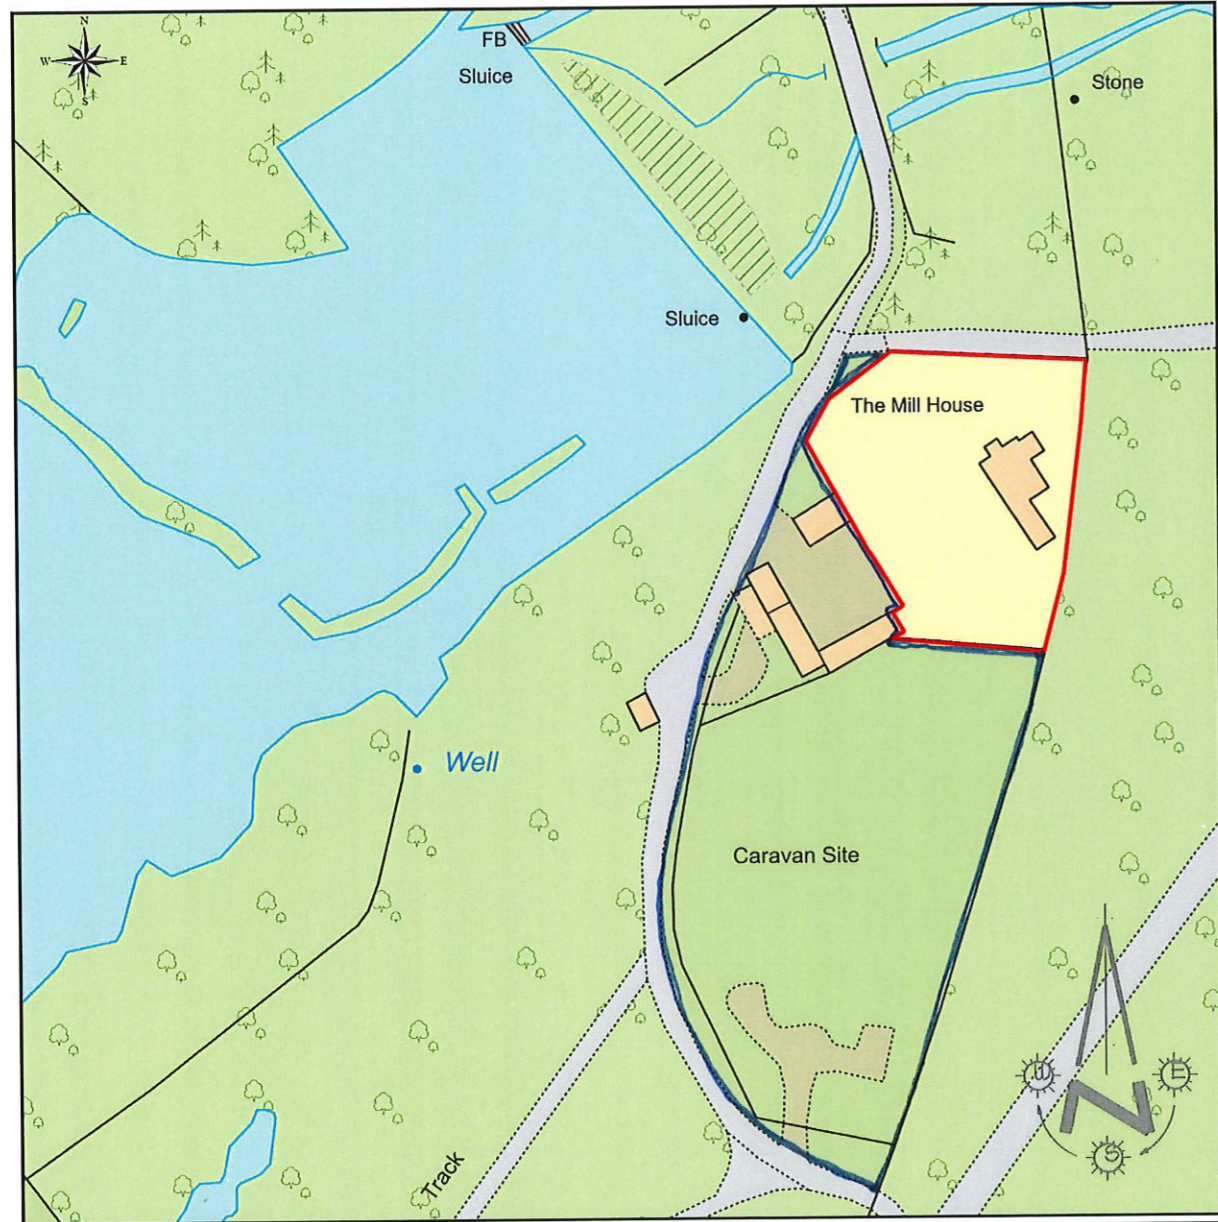

PROPOSED SWIMMING POOL TO MILLHOUSE BLACKWATER LYNDHURST HANTS SO43 7FL

This Plan includes the following Licensed Data: OS MasterMap Colour PDF Location Plan by the Ordnance Survey National Geographic Database and incorporating surveyed revision available at the date of production. Reproduction in whole or in part is prohibited without the prior permission of Ordnance Survey. The representation of a road, track or path is no evidence of a right of way. The representation of features, as lines is no evidence of a property boundary. © Crown copyright and database rights, 2021. Ordnance Survey 0100031673

Scale: 1:1250

SITE IDENTIFICATION PLAN
Scale 1:1250 @ A3

BLOCK LAYOUT PLAN
Scale 1:500 @ A3