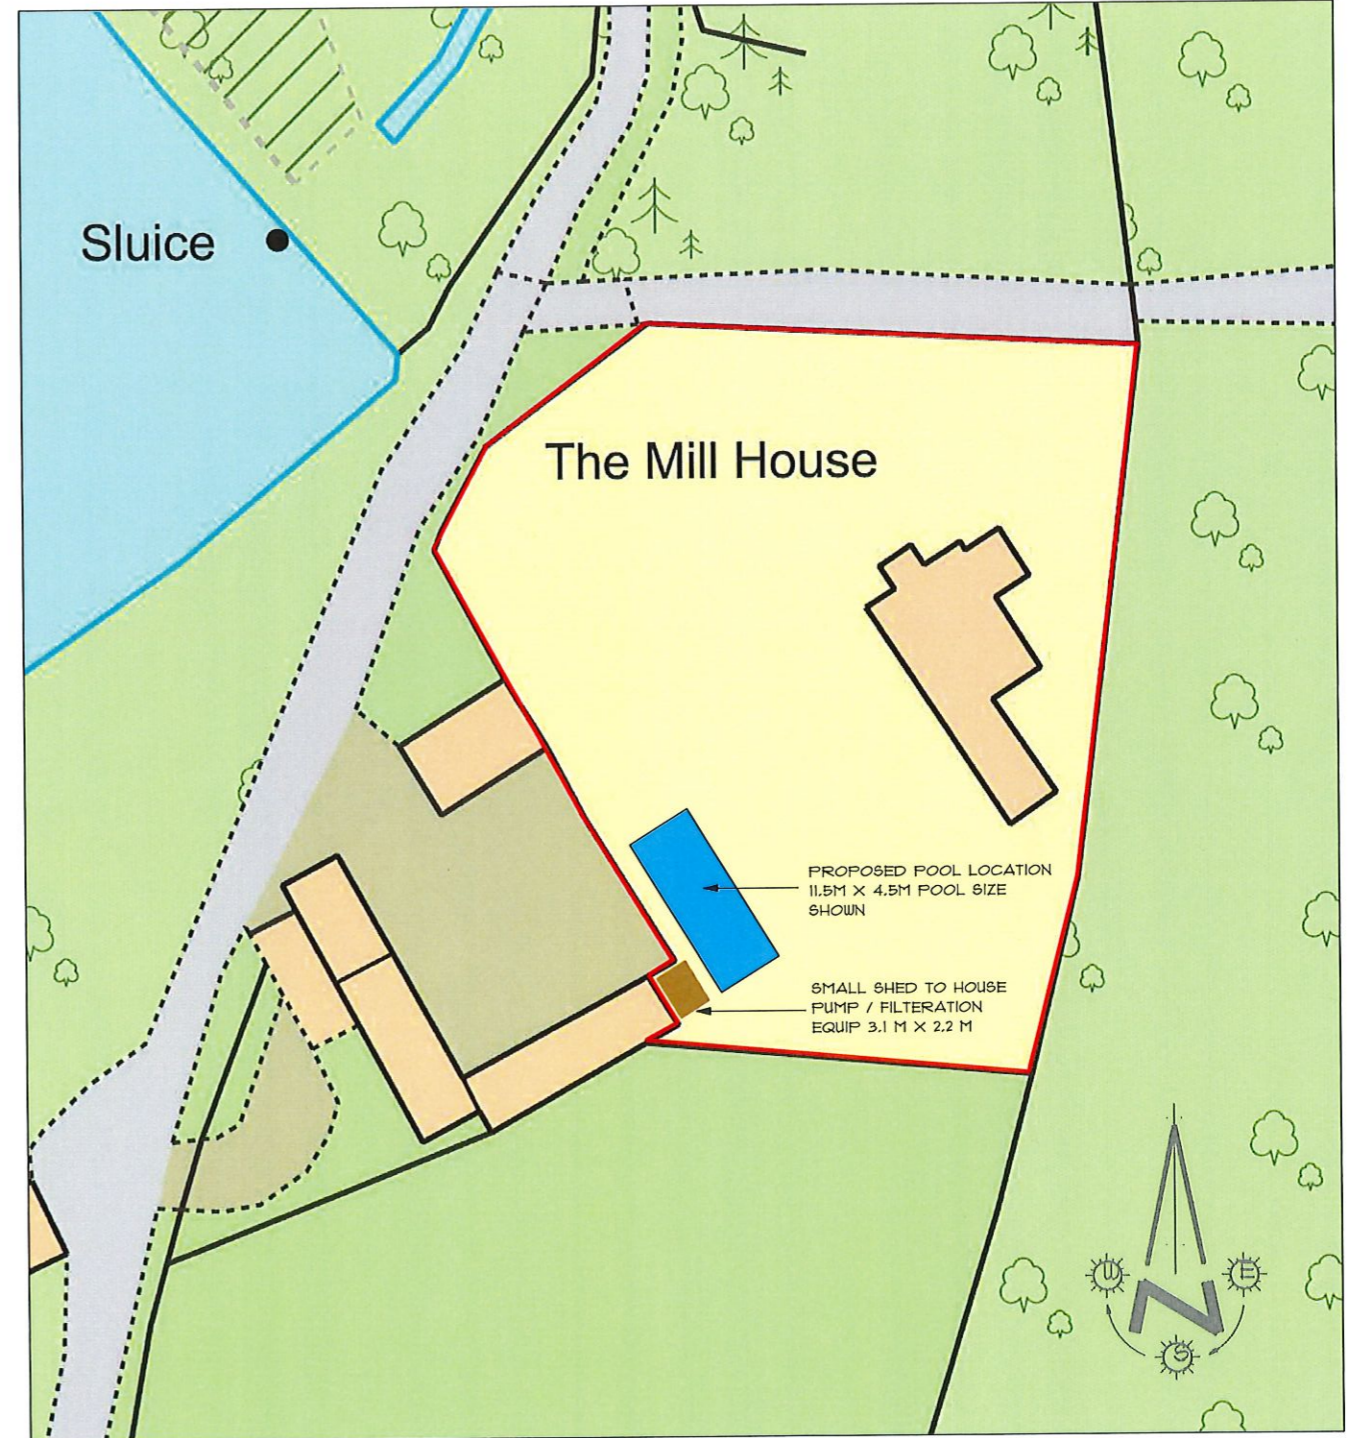

PROPOSED SWIMMING POOL TO MILLHOUSE BLACKWATER LYNDHURST HANTS SO43 7FL

This Plan includes the following Licensed Data: OS MasterMap Colour PDF Location Plan by the Ordnance Survey National Geographic Database and incorporating surveyed revision available at the date of production. Reproduction in whole or in part is prohibited without the prior permission of Ordnance Survey. The representation of a road, track or path is no evidence of a right of way. The representation of features, as lines is no evidence of a property boundary. © Crown copyright and database rights, 2021. Ordnance Survey 0100031673

Scale: 1:1250

SITE IDENTIFICATION PLAN
Scale 1:1250 @ A3

BLOCK LAYOUT PLAN
Scale 1:500 @ A3