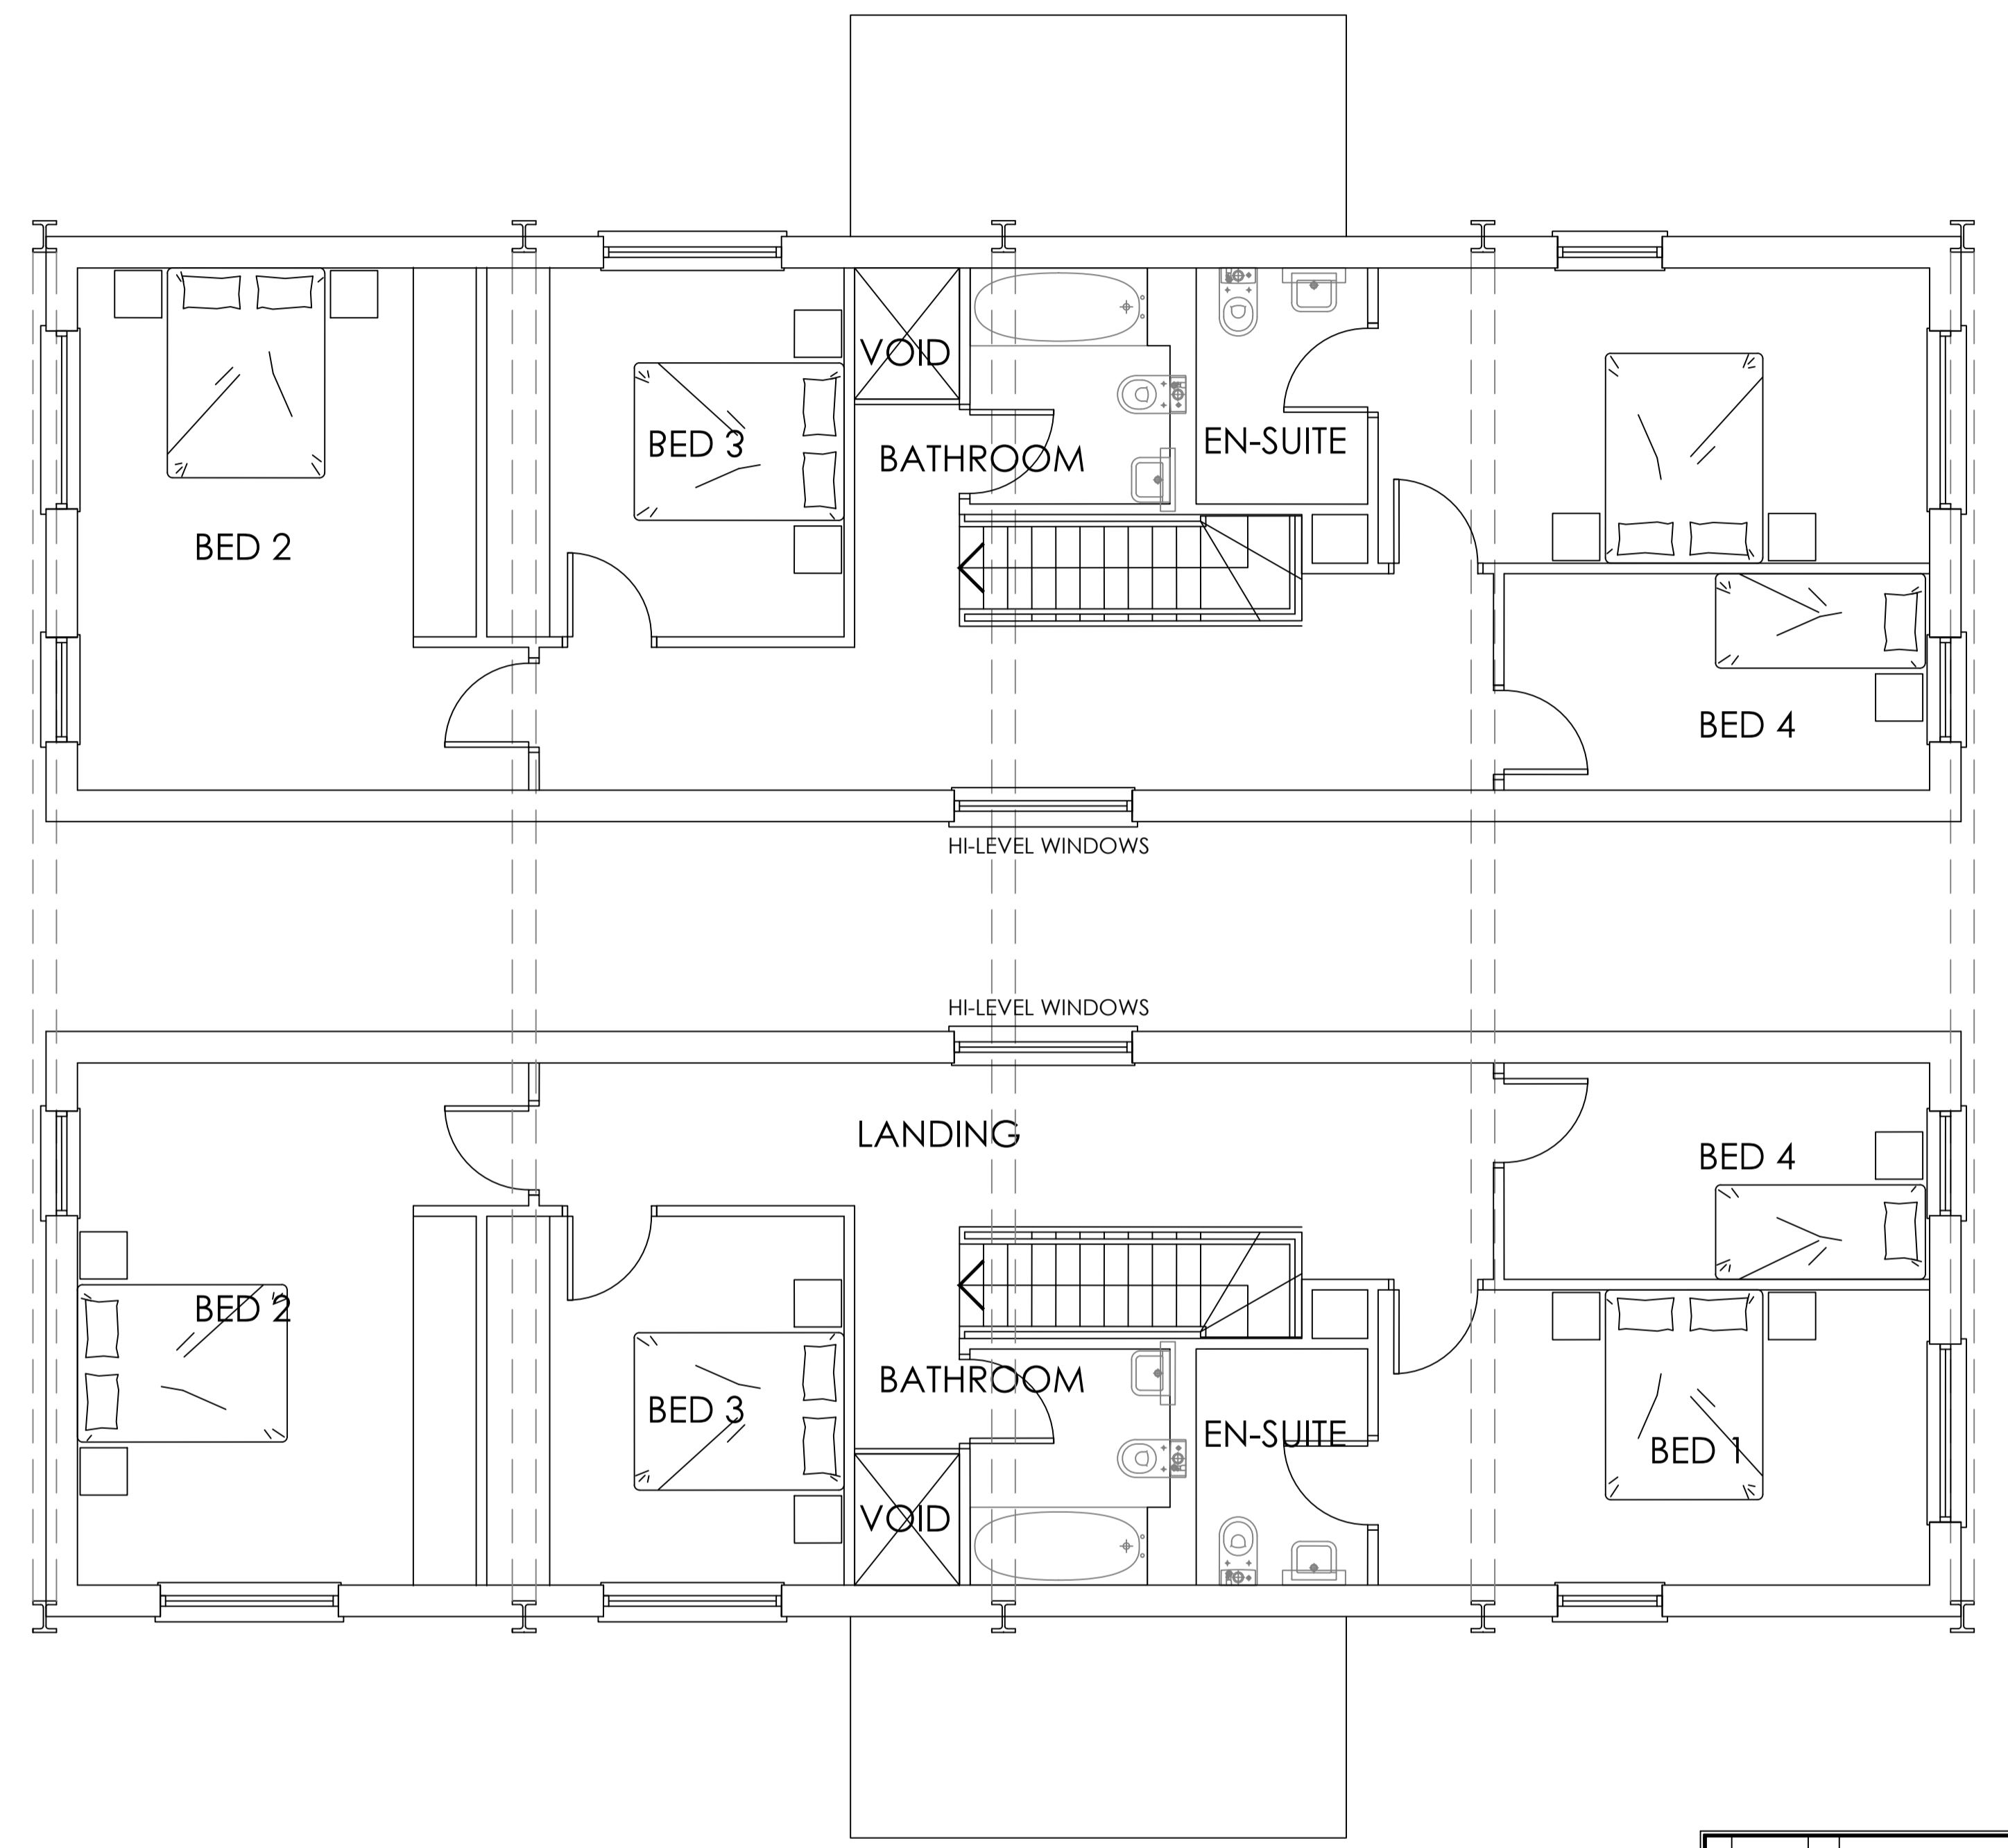

GROUND FLOOR

FIRST FLOOR

| | | |
|---|----------------------|------------------|
| REV. DATE BY AMENDMENTS | | |
|  Ascent Design Ascent Design + Architecture m. 07402664505 e. info@ascentdesign.uk | | |
| DATE: OCT 2020 | SCALE: 1:200 @ A1 | DRAWN BY: OPR |
| DWG TITLE: PLOT 4 & 5 SKETCH PLAN | | |
| PROJECT: DUNHOLME, HALTWHISTLE | | |
| DWG No. A 400 | Rev. - | |