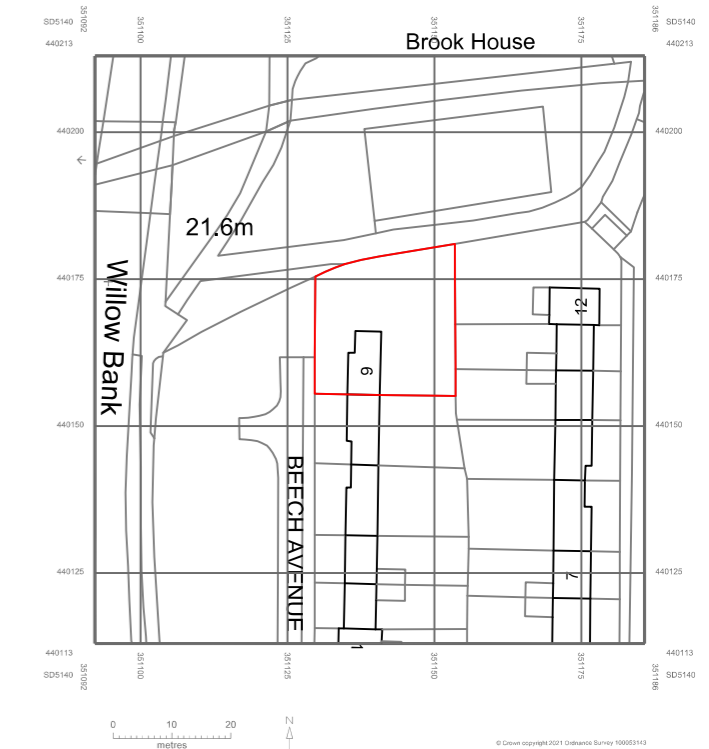

Grd Flr Plan

1st Flr Plan

Rear Elevation

Gable End Elevation

Front Elevation

Drawing	6 BA PR3 v1 - Existing Grd / 1st Flr
Scale	1:50 @ A3
Date	19 Apr 21
Address	6 Beech Ave Bilsborough Lancashire PR3 0RH