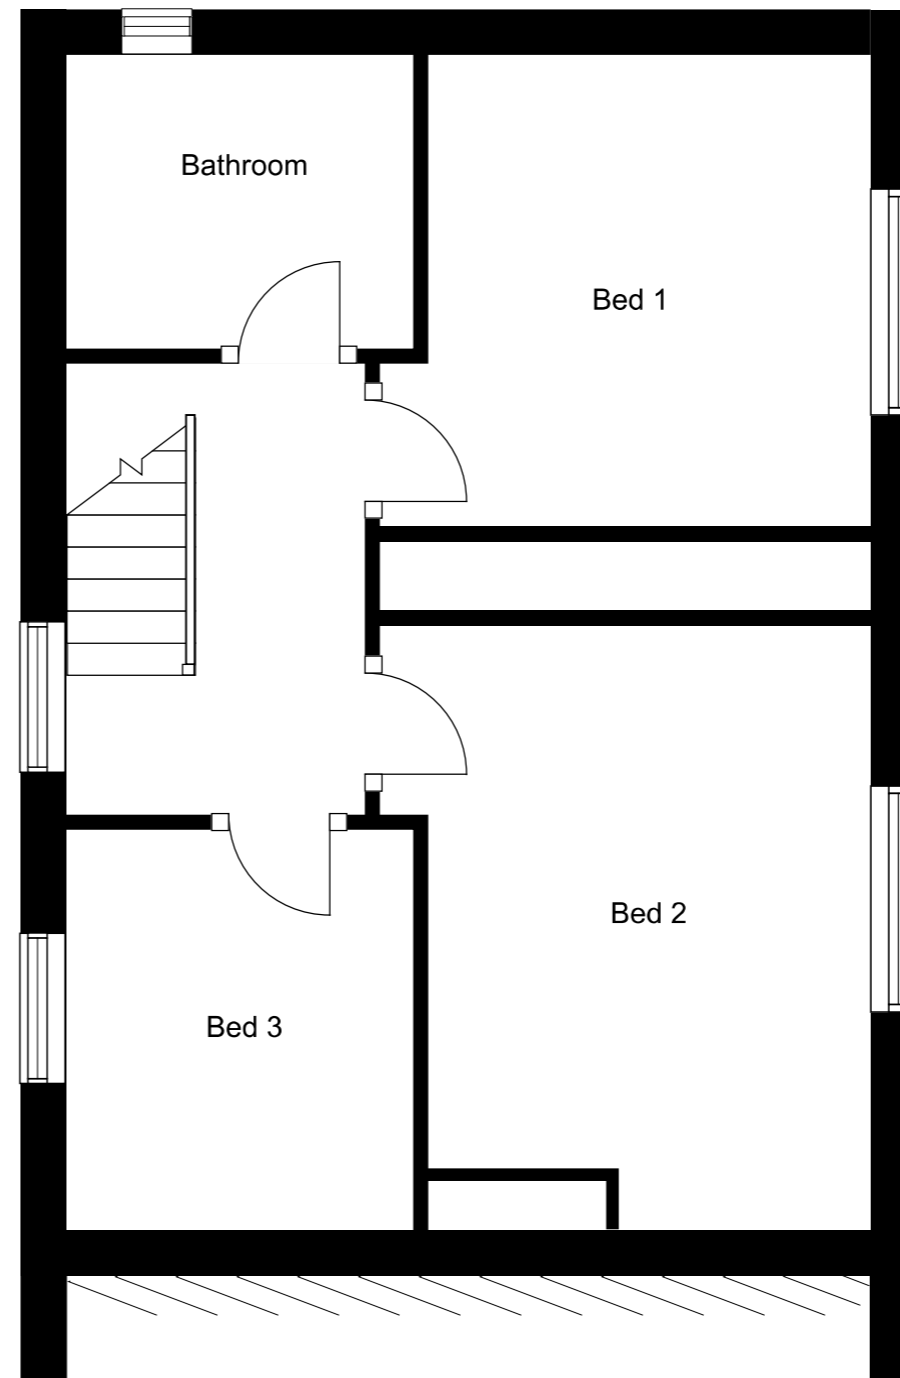

Grd Flr Plan

1st Flr Plan

Rear Elevation

Gable End Elevation

Front Elevation

Drawing	6 BA PR3 v1 - Existing Grd / 1st Flr
Scale	1:50 @ A3
Date	19 Apr 21
Address	6 Beech Ave Bilsborough Lancashire PR3 0RH