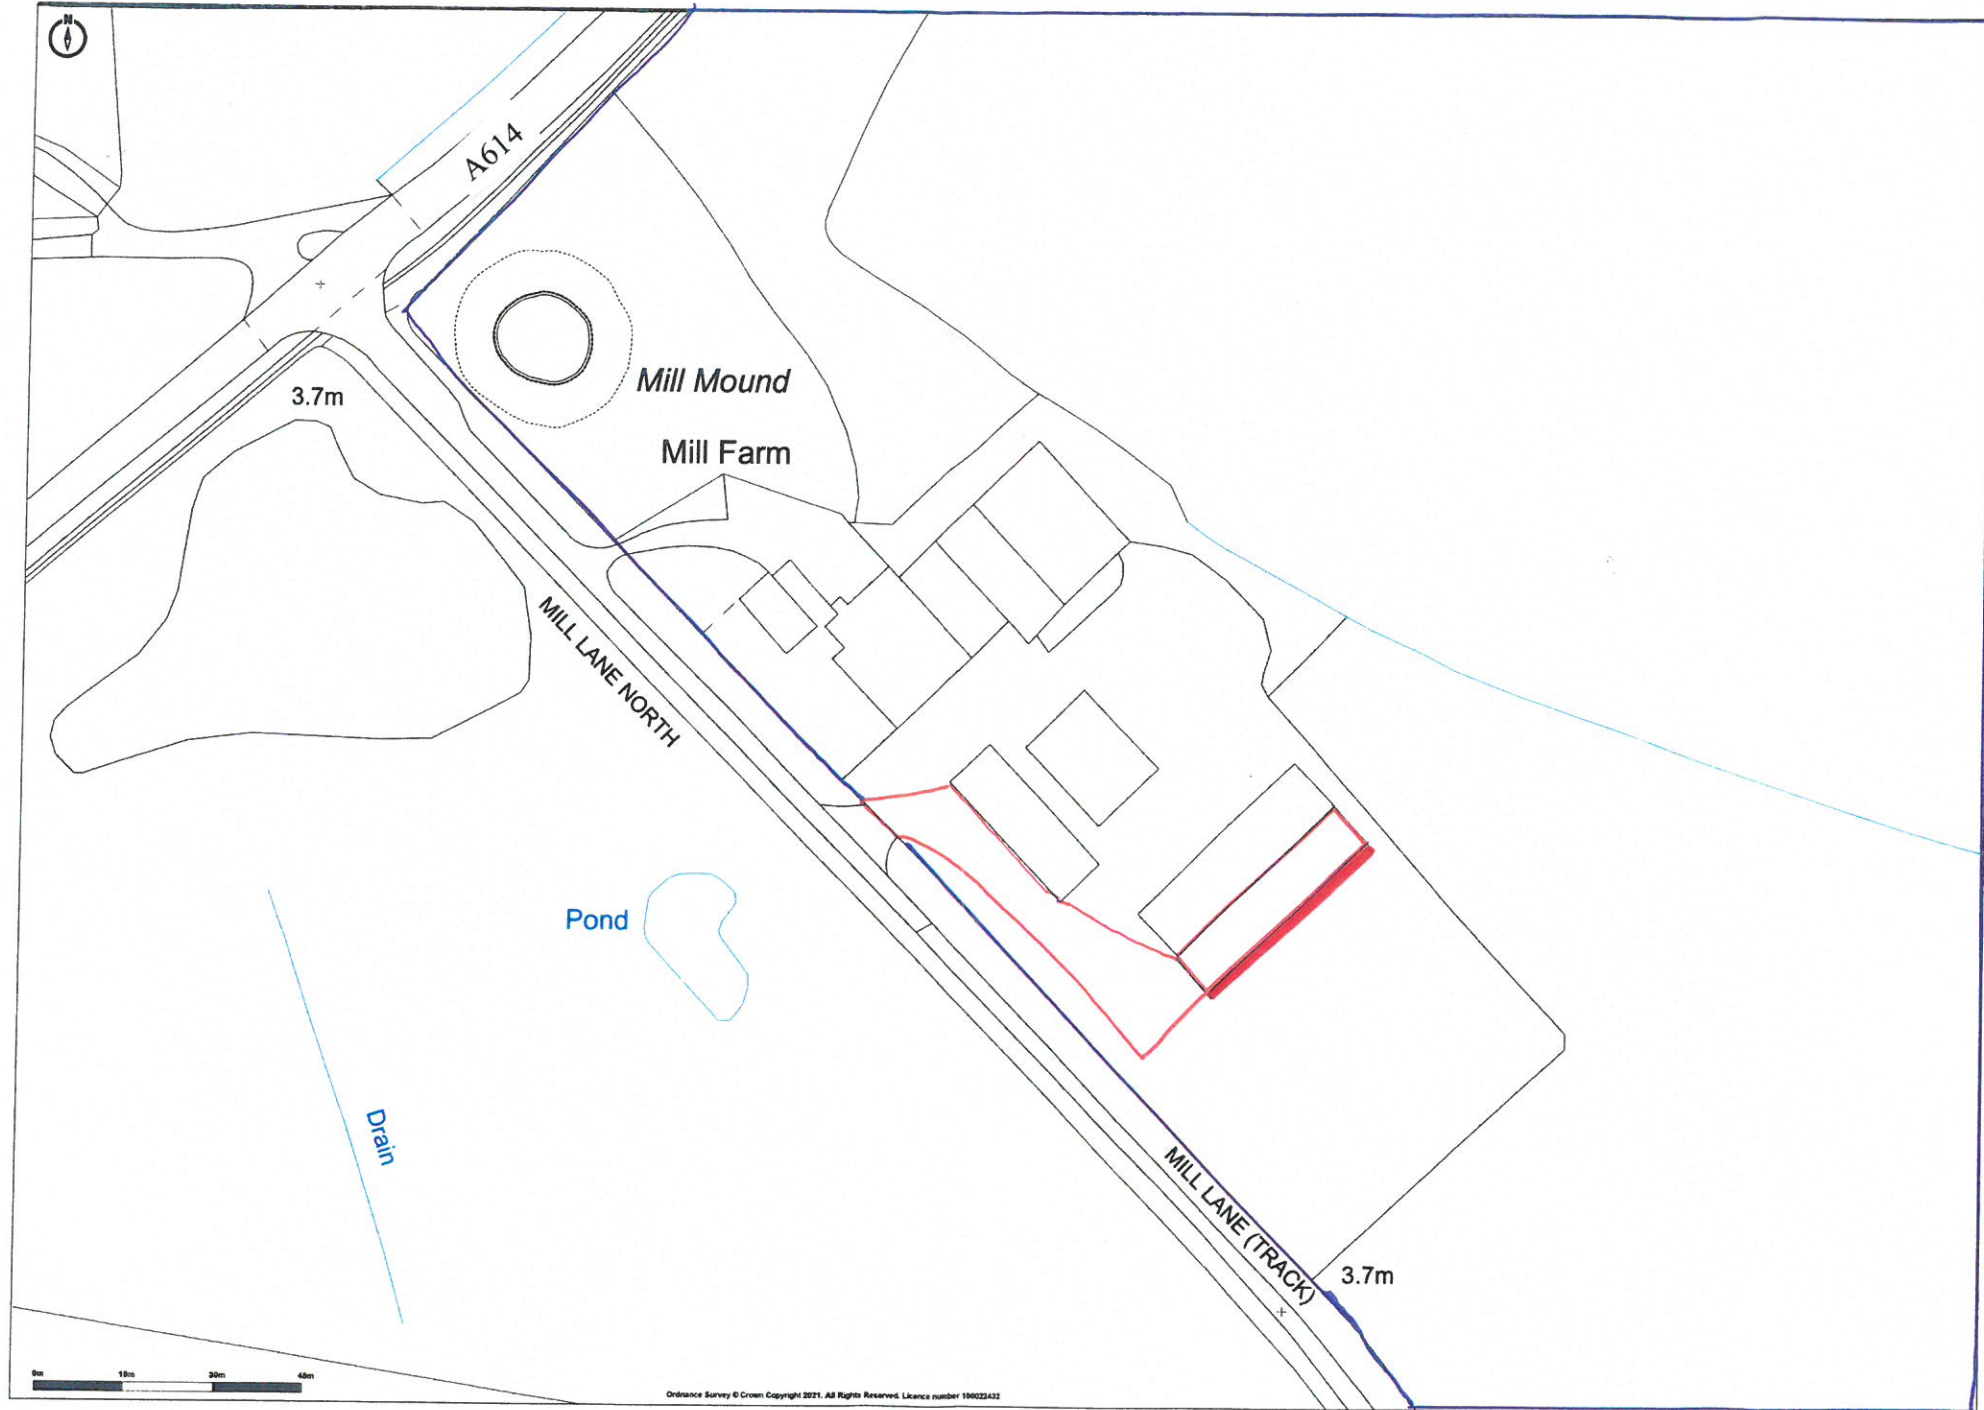

Mill Farm, Mill Lane North, Rawcliffe, East Yorkshire, DN14 8NB

Promap
LANDMARK INFORMATION

Ordnance Survey © Crown Copyright 2021. All Rights Reserved.
Licence number 100022432
Paper Size - A3

This map was created by Ulllyotts, 64 Middle Street South., Driffield, East Yorkshire YO25 6QG