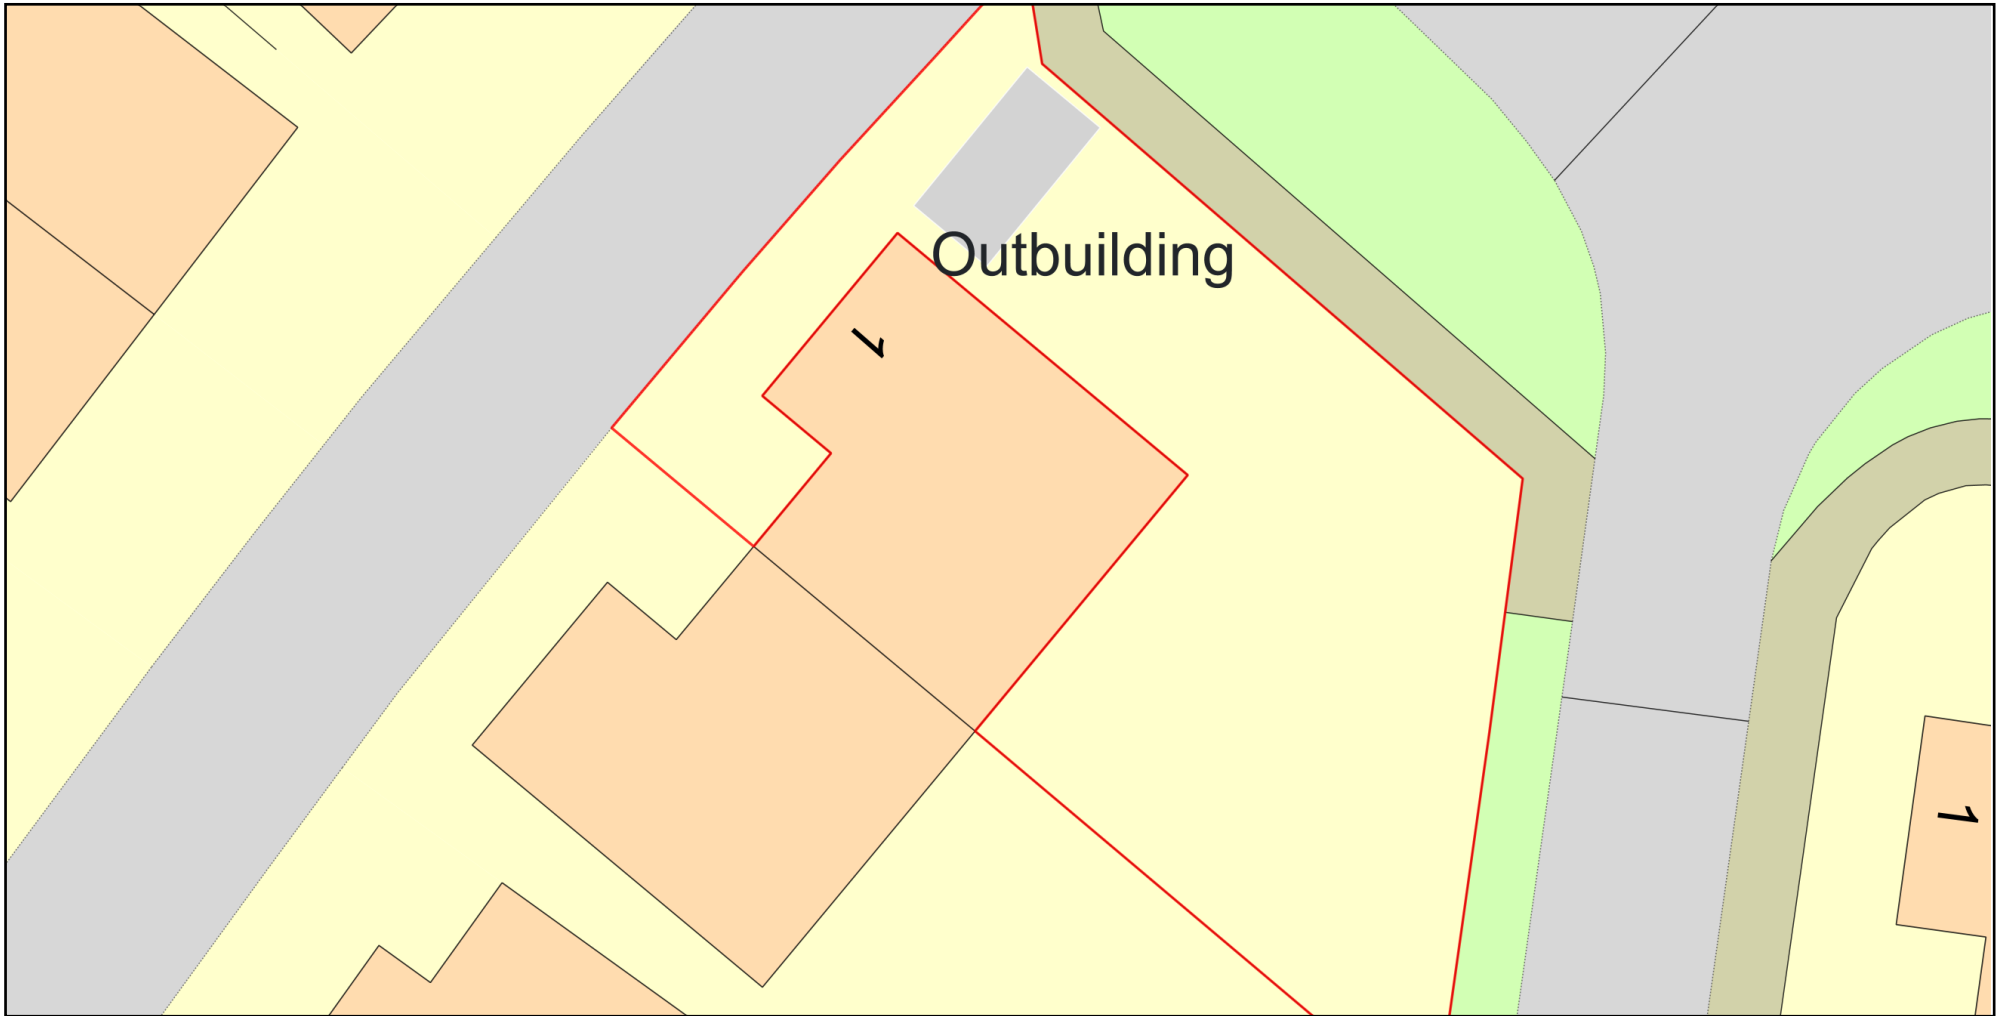

Black/Site Plan

Plan Produced for: 1 Westerly Way

Date Produced: 27 Sep 2021

Plan Reference Number: TQRQM21270143444812

Scale: 1:200 @ A4