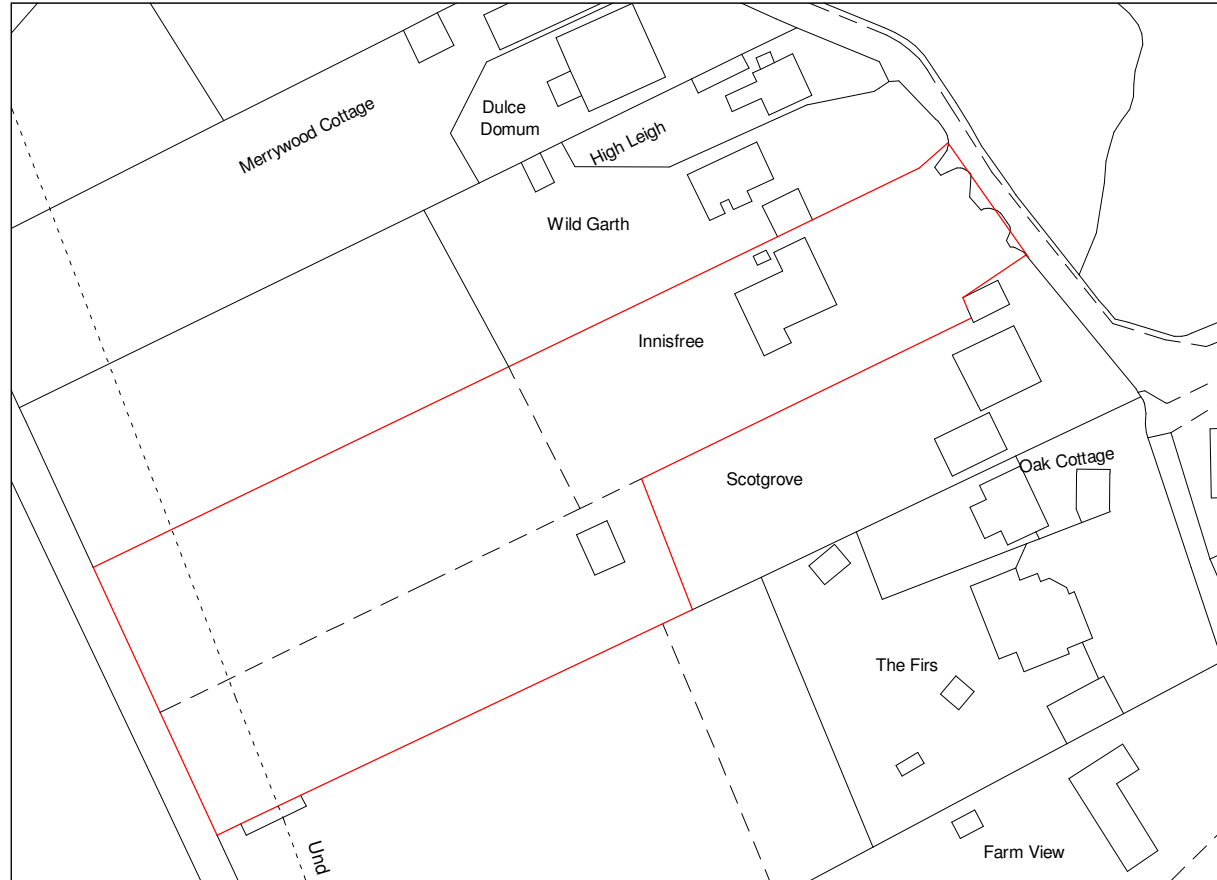

1

Site Location Plan

1 : 1250

Amendments			
Rev :	Init. :	Date :	Description :

Project :

**Innisfree,
Fairby Lane
Hartley. DA3 8DA**

Title :
Larger Homes Extension Scheme Drawings
Location Plan 1-1250

Bluetime Retail Ltd Design & Project Management	
Gwynfa House 677 Princes Road Dartford Kent DA2 6EF	
Tel: 01322 521026	

Proposed ground floor rear/side extension
[Larger Homes Extension Scheme]

Drawn by :	Scale :	@A4	Date :
M.J.G	1 : 1250		19/10/2021

Drawing number : **BL/DRG/2112.40/ 01**

Do not scale from this drawing. Dimensions to be checked on site.