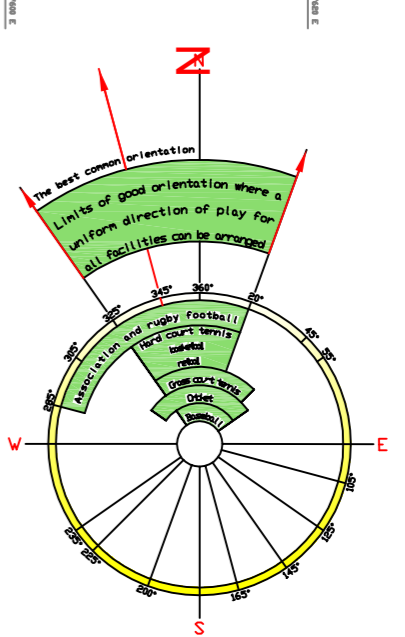

NOTE
 1 Under no circumstances should scaled dimensions be used for setting out
 2 All dimensions to be checked on site
 3 This drawing is copyright and shall not be reproduced without permission

1:1000
 SCALE BAR

- NEW TREE PLANTED
- MIXED NATIVE PLANTED SCREENING TO CARPARK
- MIXED NATIVE HEDGEROW TO WESTERN BOUNDARY
- BOUNDARY FENCING

SP
 SITE PLAN
 NEW CLUBHOUSE
 WENDOVER CC

CLIENT	WENDOVER CC
DRAWING NO	BC-WEND-SP
SCALE	1:400
DATE	SEPTEMBER 2021
DRAWN BY	SDP
PROJECT	SITE PLAN