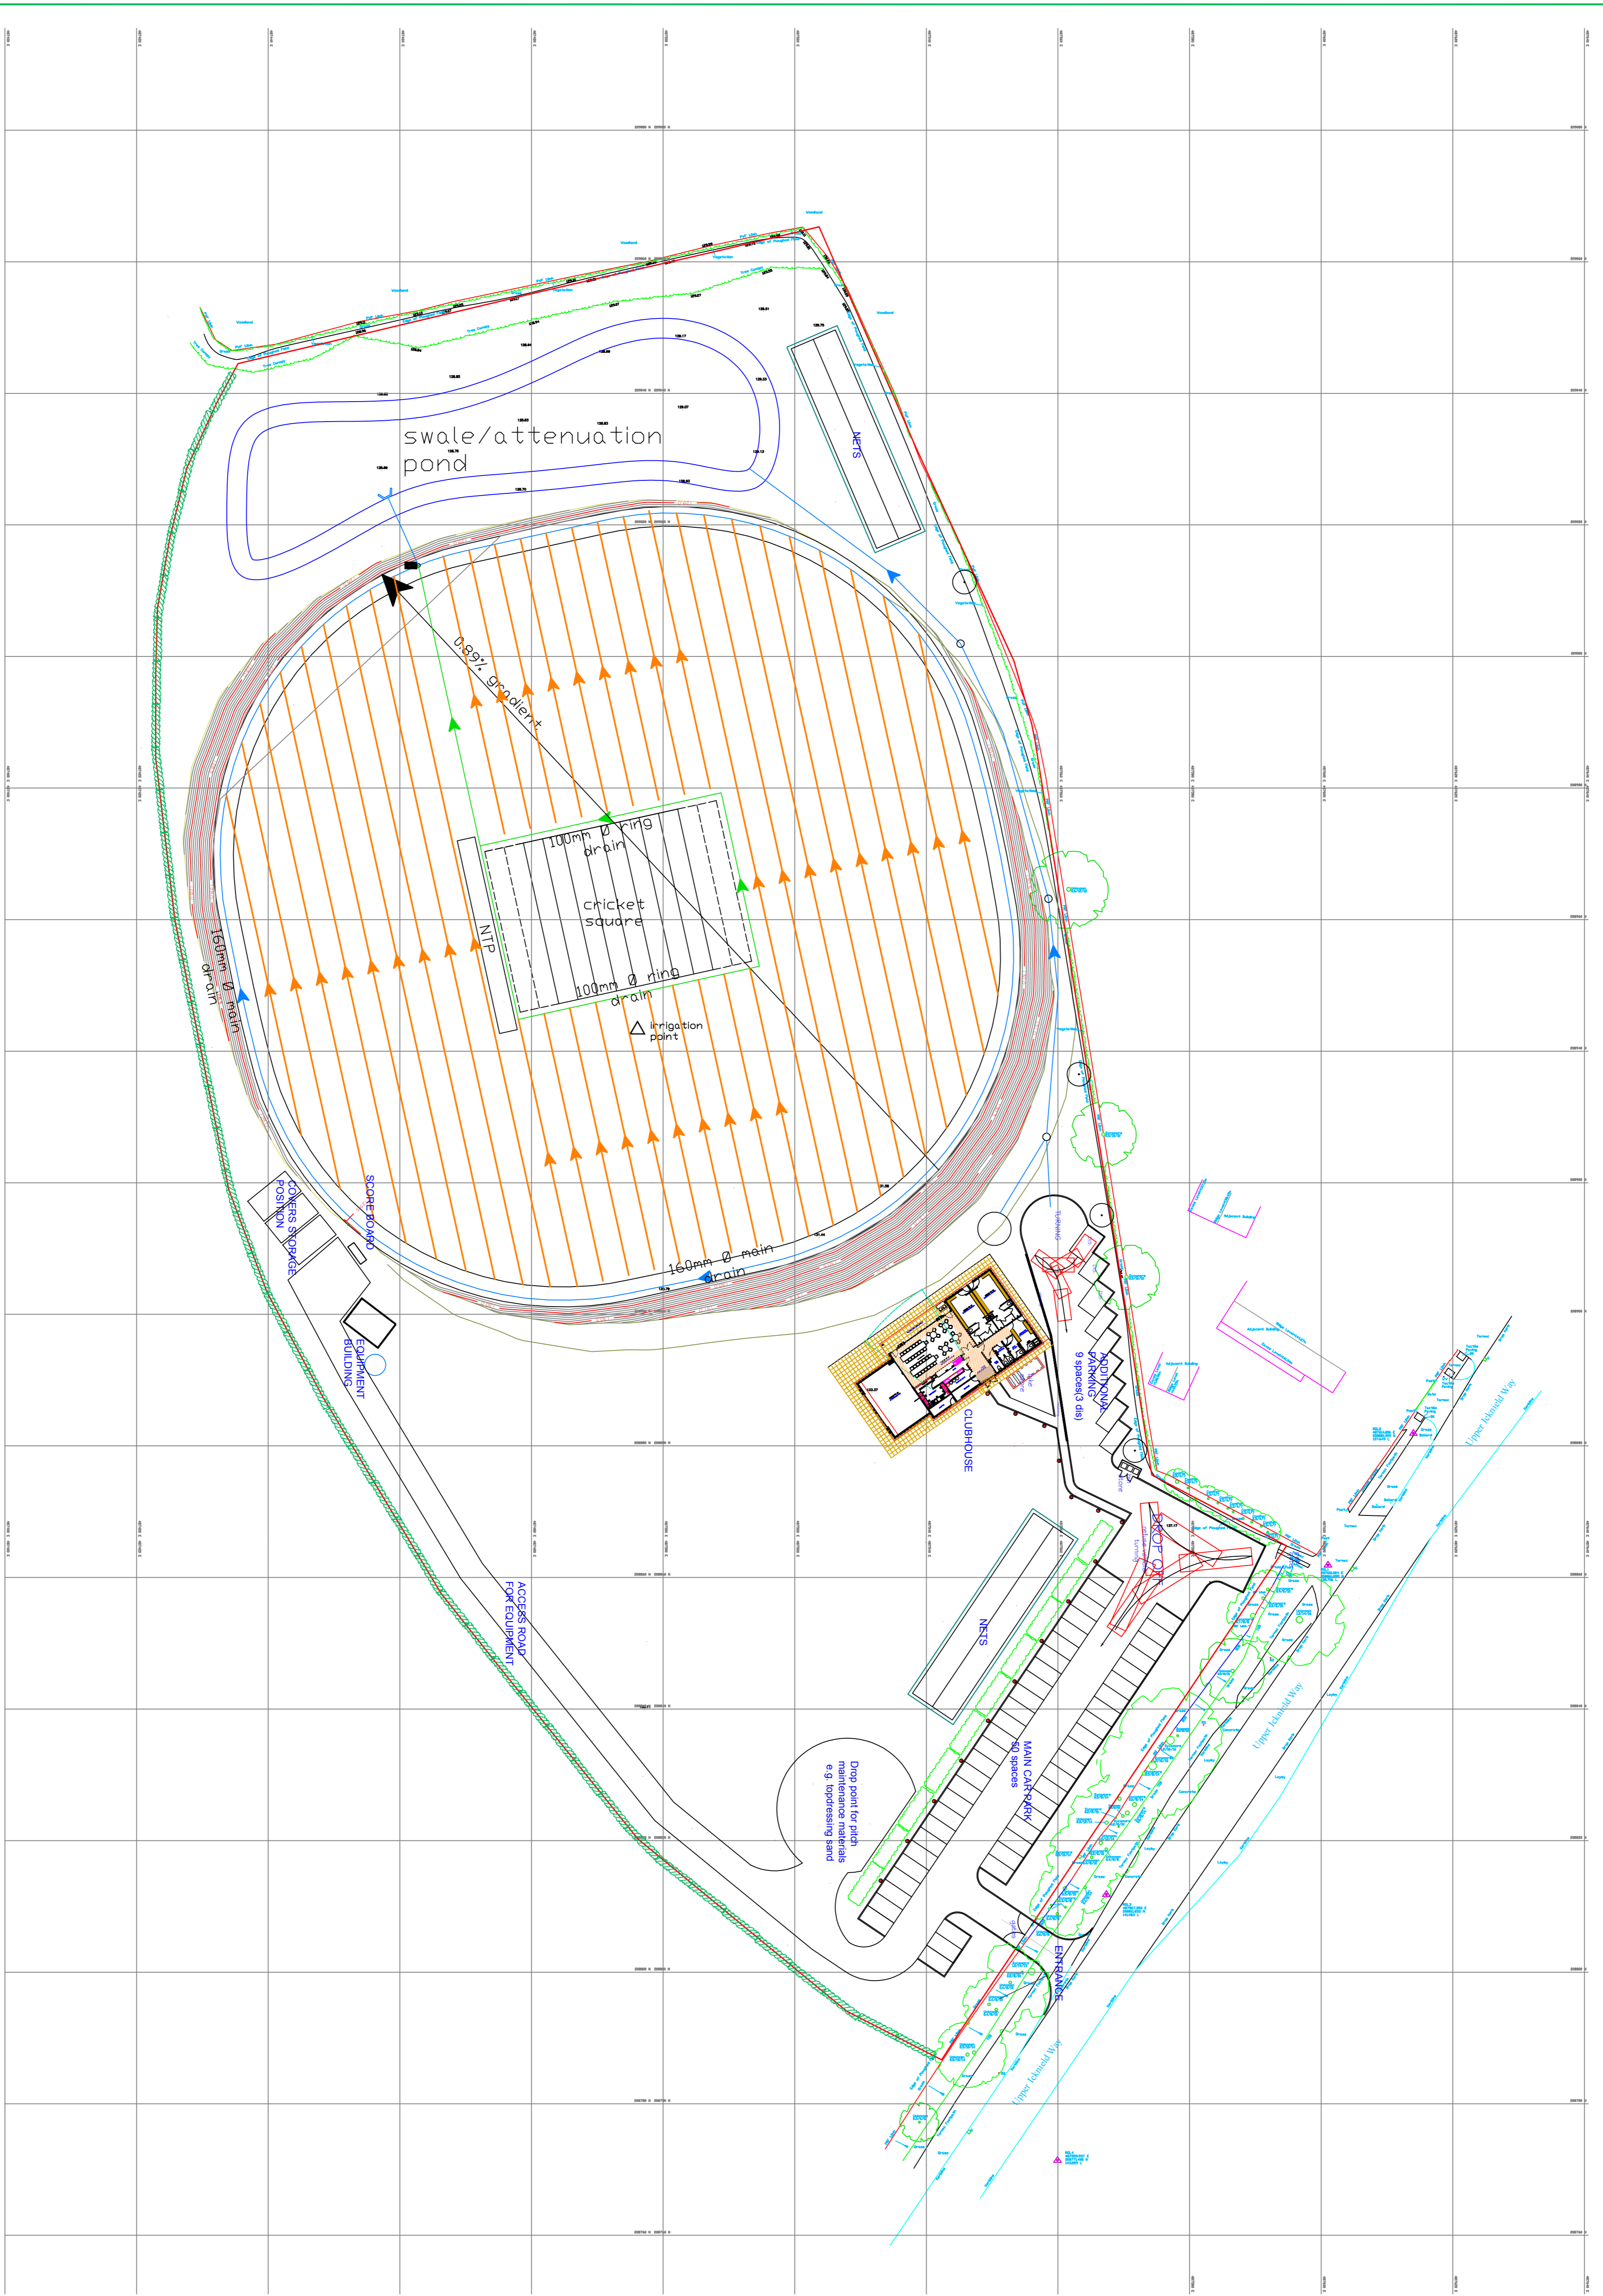

NOTE
 1 Under no circumstances should scaled dimensions be used for setting out
 2 All dimensions to be checked on site
 3 This drawing is copyright and shall not be reproduced without permission

1:1000
 SCALE BAR

- NEW TREE PLANTED
- MIXED NATIVE PLANTED SCREENING TO CARPARK
- MIXED NATIVE HEDGEROW TO WESTERN BOUNDARY
- BOUNDARY FENCING

SP
 SITE PLAN
 NEW CLUBHOUSE
 WENDOVER CC

CLIENT	WENDOVER CC
DRAWING NO	BC-WEND-SP
SCALE	1:400
DATE	SEPTEMBER 2021
DRAWN BY	SDP
PROJECT	SITE PLAN