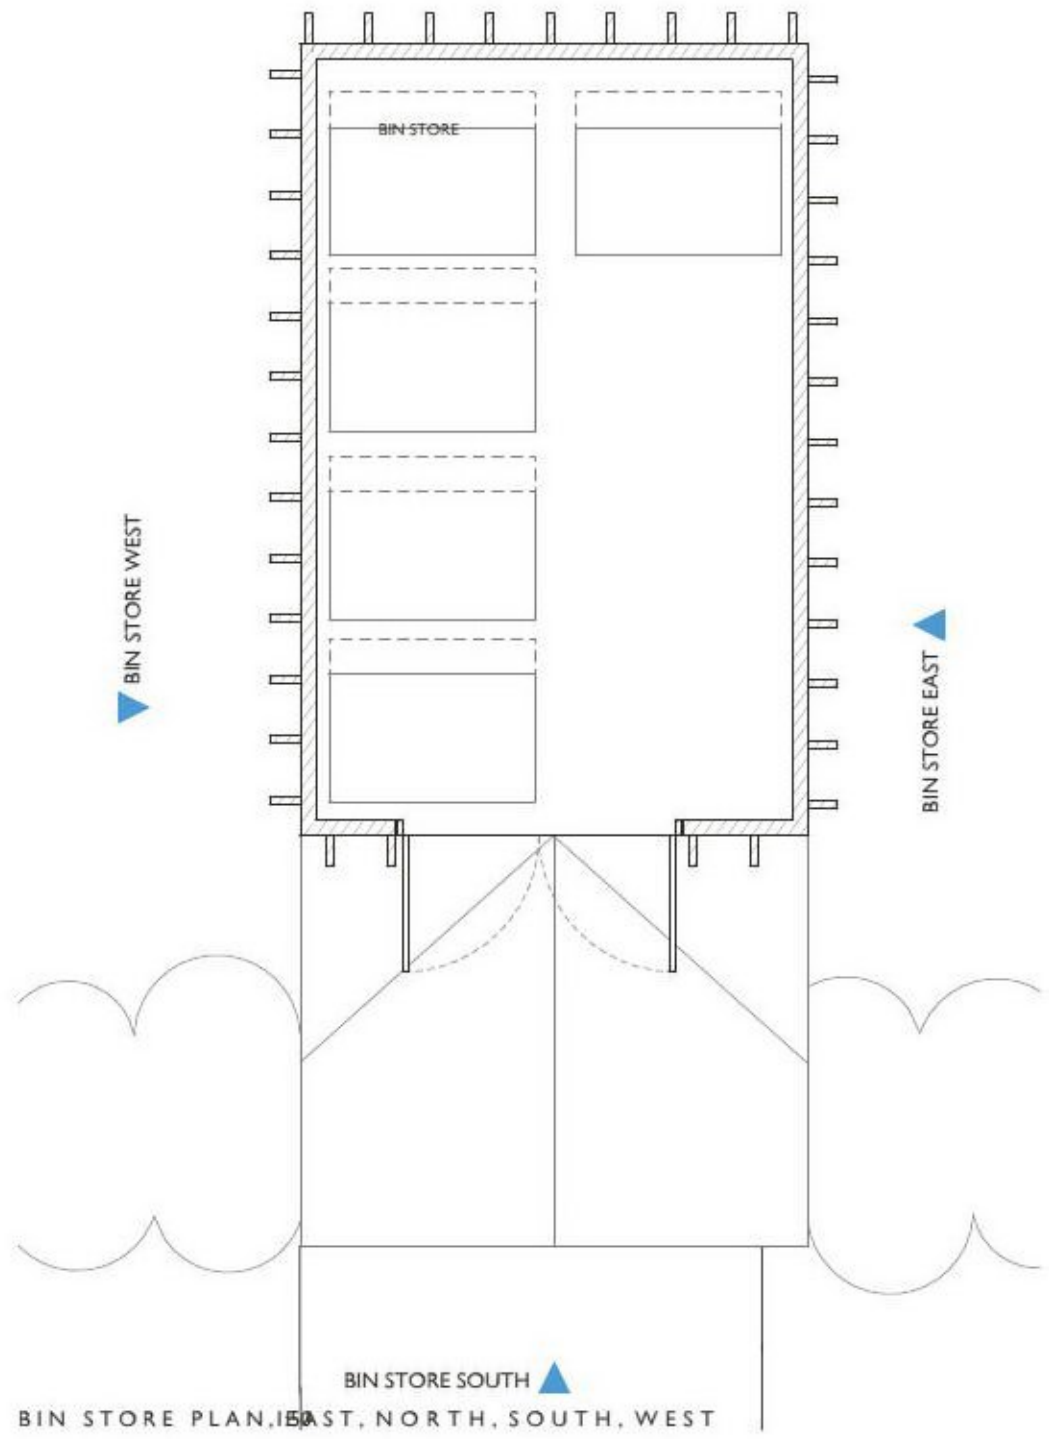

BIN STORE NORTH

BIN STORE PLAN, EAST, NORTH, SOUTH, WEST