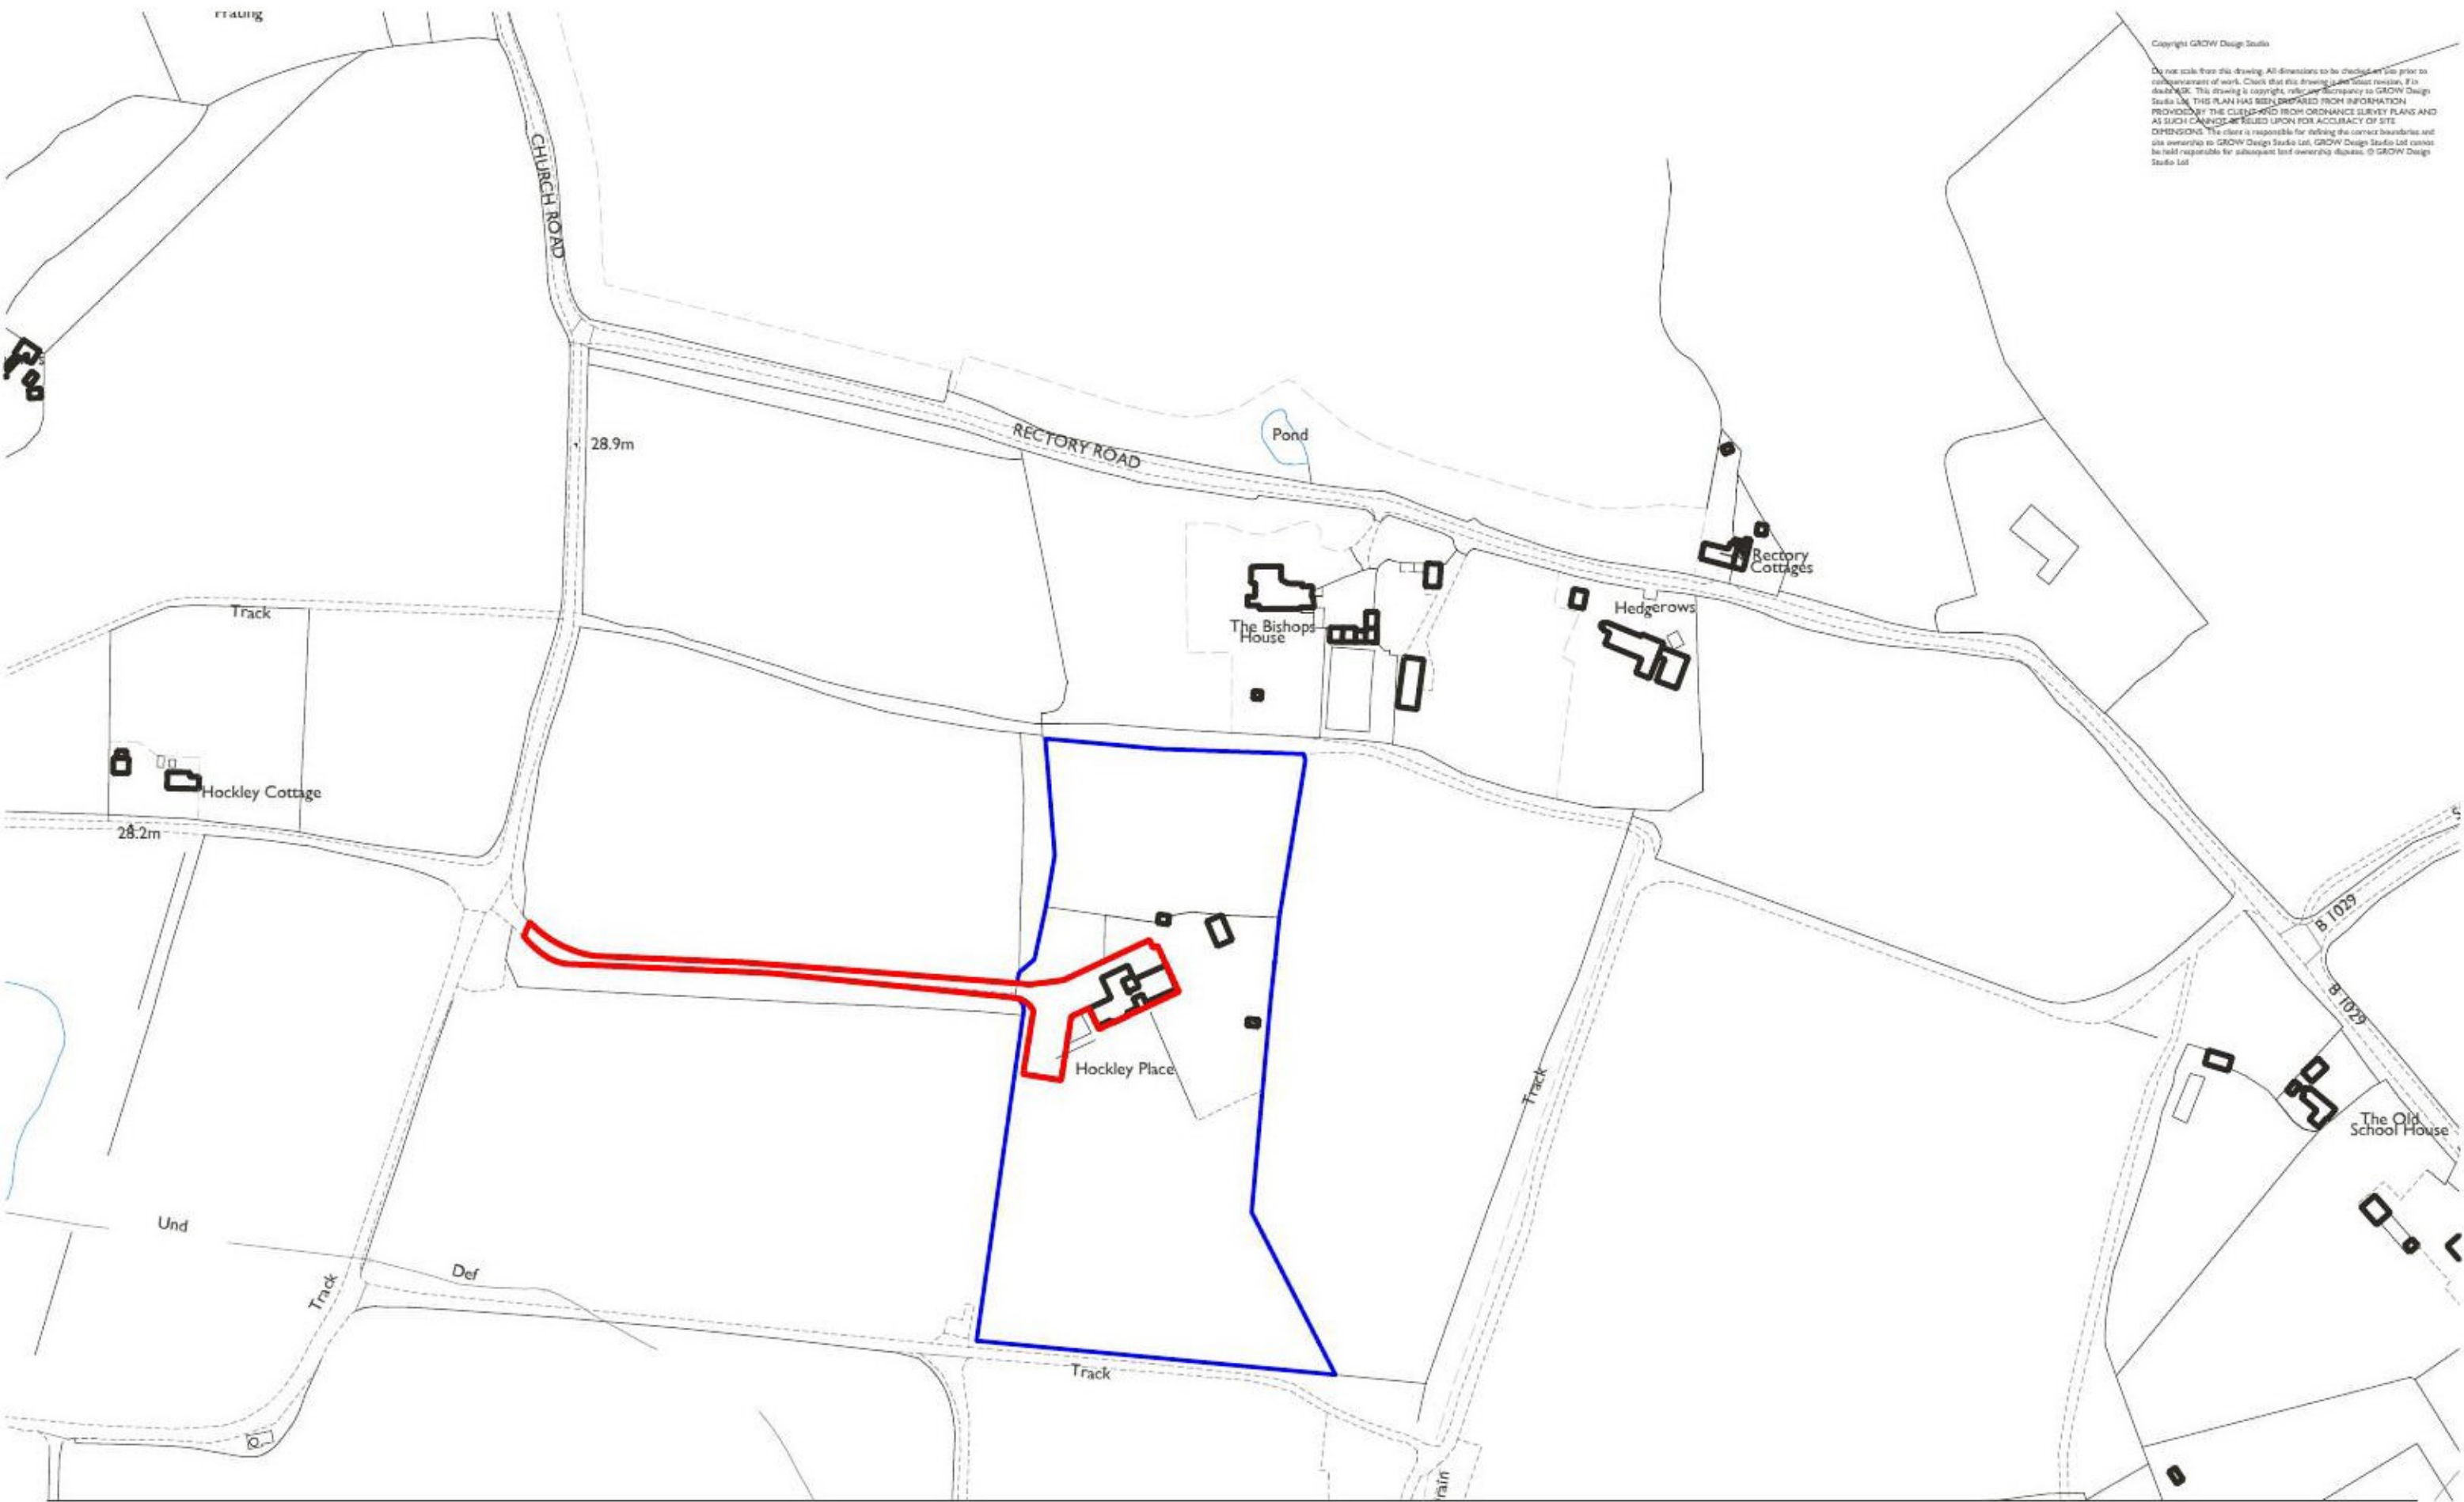

Project: Training Meditation Centre
Address: Hockley Place, Church Road
Drawing: Site Location Plan
Client: Ms A Wang
Date: 17/08/2021
Drawn / checked: JC / AJ
Scale: 1:2500 @ A3
Drawing no / Rev: 0878_A_SC_00
Status: PLANNING

Rev	Description	Date

Information:

GROW Design studio
Unit 14 Park Farm
Kelvedon Rd, Inworth
Colchester CO5 9SH