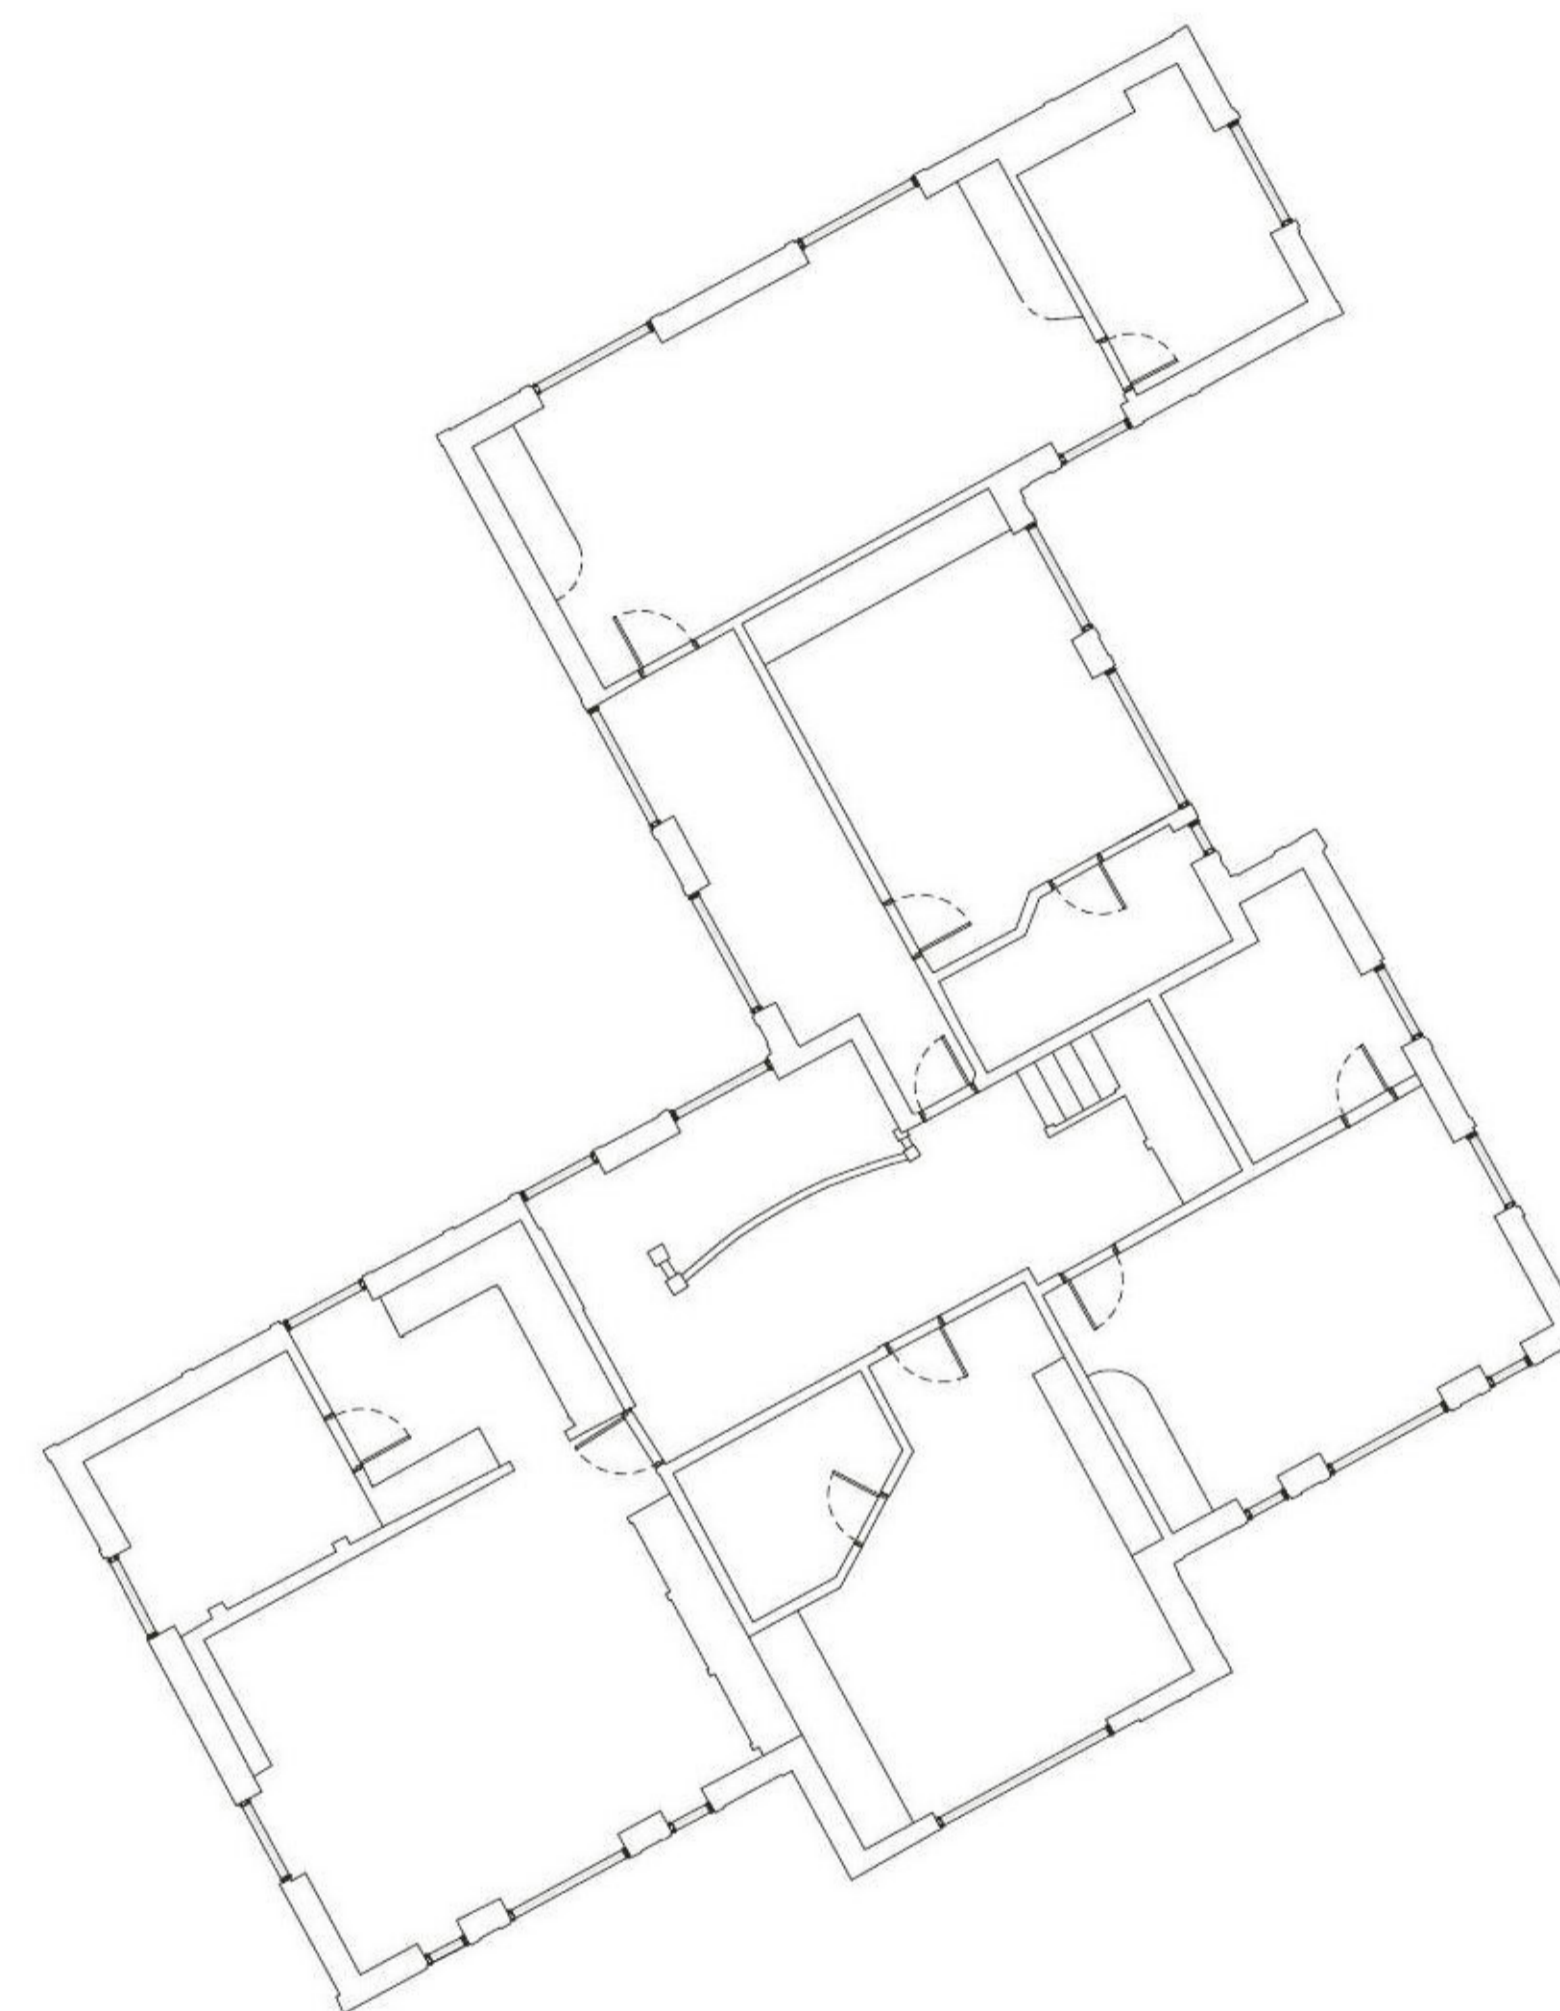

FIRST FLOOR

Rev	Description	Date

Ms A. Wang
Training Meditation Centre

Drawing
Existing plans

Project
**Hockley Place, Church Road,
Frating**

Scale	Date
1:100 @A1	17/08/2021
Drawn by	Checked by
JC	-
Job Number	Status
0878	PLANNING

Drawing No. / Rev
0878_A_SC_06

GROW Design studio
Unit 14 Park Farm
Kelvedon Rd, Inworth
Colchester CO5 9SH