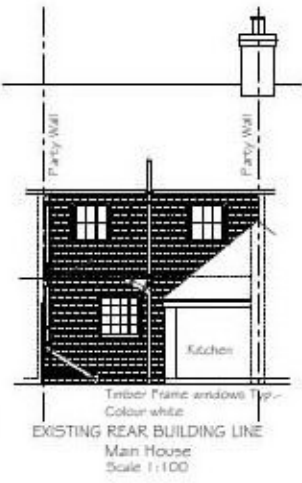

Aluminum frame Window and Bi-Fold doors.
By Ultra-Line (www.ultraline.uk) or similar
Approved. Powder coated Grey
All RWP down pipes and gutters to be
powder coated aluminum - Colour Mottled
Silver

NOTES:
1. ALL DIMENSIONS ARE GIVEN IN MILLIMETRES (UNLESS OTHERWISE NOTED) AND ARE TO BE CHECKED ON SITE PRIOR TO COMMENCEMENT OF WORKS.