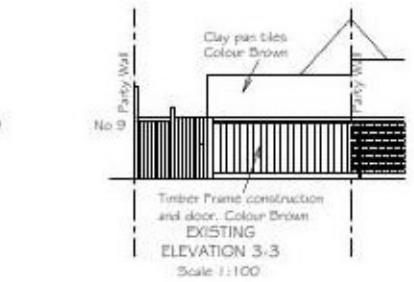

Aluminum frame Window and Bi-Fold doors.
By Ultra-Line (www.ultraline.uk) or similar
Approved. Powder coated Grey
All RWP down pipes and gutters to be
powder coated aluminum - Colour Mottled
Silver

NOTES:
1. ALL DIMENSIONS ARE GIVEN IN MILLIMETRES (UNLESS OTHERWISE NOTED) AND ARE TO BE CHECKED ON SITE PRIOR TO COMMENCEMENT OF WORKS.