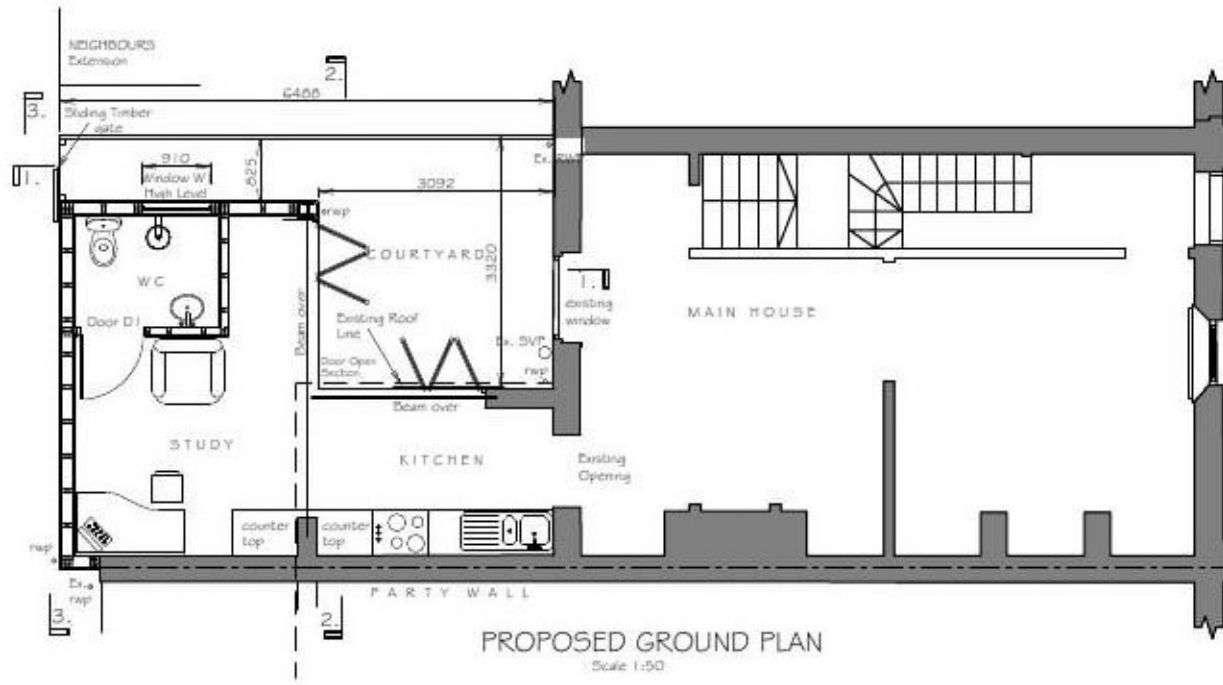

NOTES:
1. ALL DIMENSIONS ARE GIVEN IN MILLIMETRES (UNLESS OTHERWISE NOTED) AND ARE TO BE CHECKED ON SITE PRIOR TO COMMENCEMENT OF WORKS.

© GRAHAM UPSTON
THIS DRAWING IS THE PROPERTY OF GRAHAM UPSTON AND IS NOT TO BE REPRODUCED, DISCLOSED OR COPIED WITHOUT WRITTEN CONSENT.

Rev.	Date	Description
B	07.10.21	PLANNING REV. FOR VALIDATION
A	12.08.21	PLANNING SUBMISSION

GRAHAM UPSTON
WOODHAYDEN
63 PARSONS HEATH
COLCHESTER
ESSEX CO11 1EU

Client
MR S ATKINSON

Contract Title
**8 THE GREEN,
MISTLEY,
MANNINGTREE,
ESSEX, CO11 1EU**

Drawing Title
**EXISTING / PROPOSED
PLANS AND ELEVATIONS**

Scales: 1:50, 1:100 Date: August 2021
Job No. 150221 A1 Drawing No PD 8