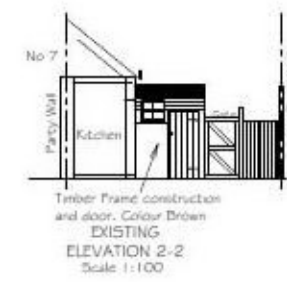

NOTES:
1. ALL DIMENSIONS ARE GIVEN IN MILLIMETRES (UNLESS OTHERWISE NOTED) AND ARE TO BE CHECKED ON SITE PRIOR TO COMMENCEMENT OF WORKS.

© GRAHAM UPSTON
THIS DRAWING IS THE PROPERTY OF GRAHAM UPSTON AND IS NOT TO BE REPRODUCED, DISCLOSED OR COPIED WITHOUT WRITTEN CONSENT.

Rev.	Date	Description
B	07.10.21	PLANNING REV. FOR VALIDATION
A	12.08.21	PLANNING SUBMISSION

GRAHAM UPSTON
WOODHAYDEN
63 PARSONS HEATH
COLCHESTER
ESSEX CO11 1EU

Client
MR S ATKINSON

Contract Title
**8 THE GREEN,
MISTLEY,
MANNINGTREE,
ESSEX, CO11 1EU**

Drawing Title
**EXISTING / PROPOSED
PLANS AND ELEVATIONS**

Scales: 1:50, 1:100 Date: August 2021
Job No. 150221 A1 Drawing No PD 8