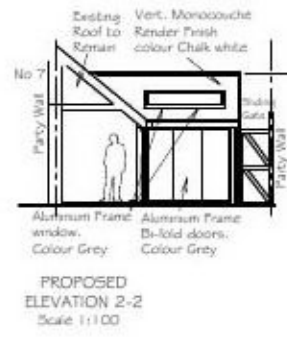

Aluminum frame Window and Bi-Fold doors.
By Ultra-Line (www.ultraline.uk) or similar
Approved. Powder coated Grey
All RWP down pipes and gutters to be
powder coated aluminum - Colour Mottled
Silver

NOTES:
1. ALL DIMENSIONS ARE GIVEN IN MILLIMETRES (UNLESS OTHERWISE NOTED) AND ARE TO BE CHECKED ON SITE PRIOR TO COMMENCEMENT OF WORKS.