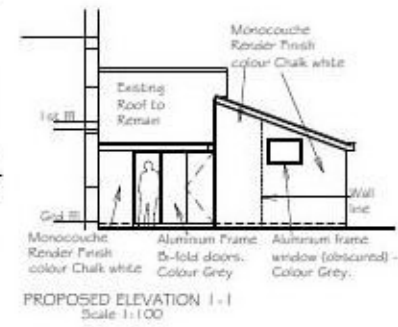

NOTES:
1. ALL DIMENSIONS ARE GIVEN IN MILLIMETRES (UNLESS OTHERWISE NOTED) AND ARE TO BE CHECKED ON SITE PRIOR TO COMMENCEMENT OF WORKS.

© GRAHAM UPSTON
THIS DRAWING IS THE PROPERTY OF GRAHAM UPSTON AND IS NOT TO BE REPRODUCED, DISCLOSED OR COPIED WITHOUT WRITTEN CONSENT.

Rev.	Date	Description
B	07.10.21	PLANNING REV. FOR VALIDATION
A	12.08.21	PLANNING SUBMISSION

GRAHAM UPSTON
WOODHAYDEN
63 PARSONS HEATH
COLCHESTER
ESSEX CO11 1EU

Client
MR S ATKINSON

Contract Title
**8 THE GREEN,
MISTLEY,
MANNINGTREE,
ESSEX, CO11 1EU**

Drawing Title
**EXISTING / PROPOSED
PLANS AND ELEVATIONS**

Scales: 1:50, 1:100 Date: August 2021
Job No. 150221 A1 Drawing No PD 8