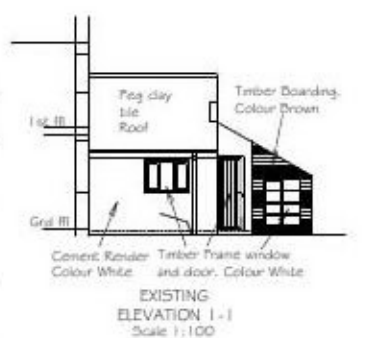

Aluminum frame Window and Bi-Fold doors.
By Ultra-Line (www.ultraline.uk) or similar
Approved. Powder coated Grey
All RWP down pipes and gutters to be
powder coated aluminum - Colour Mottled
Silver

NOTES:
1. ALL DIMENSIONS ARE GIVEN IN MILLIMETRES (UNLESS OTHERWISE NOTED) AND ARE TO BE CHECKED ON SITE PRIOR TO COMMENCEMENT OF WORKS.