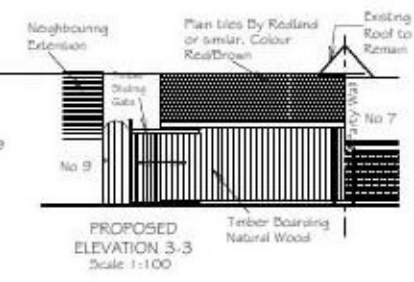

Aluminum frame Window and Bi-Fold doors.
By Ultra-Line (www.ultraline.uk) or similar
Approved. Powder coated Grey
All RWP down pipes and gutters to be
powder coated aluminum - Colour Mottled
Silver

NOTES:
1. ALL DIMENSIONS ARE GIVEN IN MILLIMETRES (UNLESS OTHERWISE NOTED) AND ARE TO BE CHECKED ON SITE PRIOR TO COMMENCEMENT OF WORKS.