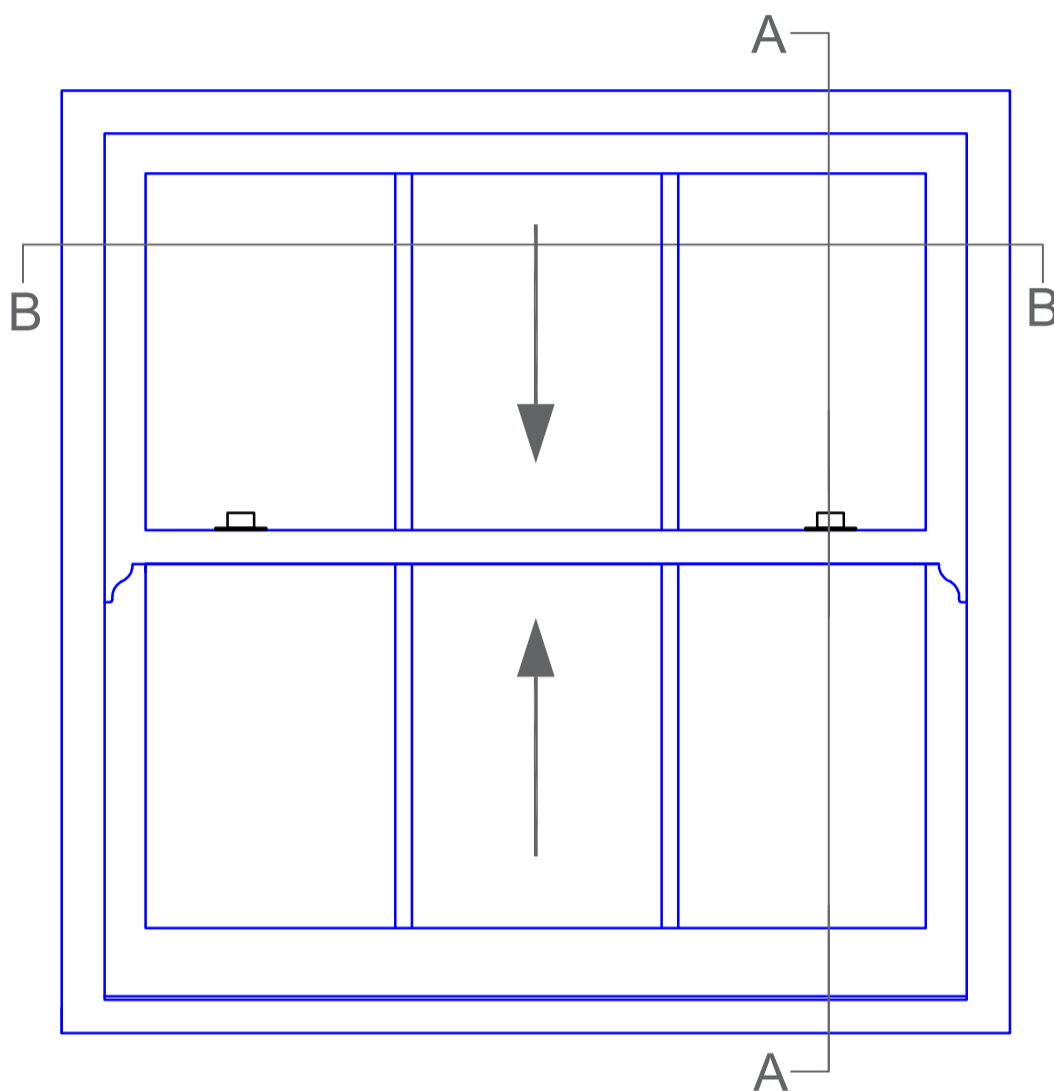

RICHMOND (VERTICAL SLIDE) SPIRAL BALANCE WINDOW DETAILS (DORMER WINDOWS)

SECTION A-A
VERTICAL SECTION

SECTION B-B
HORIZONTAL SECTION

DRAWING No:	20829D06	REV:	
TITLE:	RICHMOND (VERTICAL SLIDE) SPIRAL BALANCE WINDOW DETAILS (DORMER WINDOWS)		
PROJECT:	COBURG CLOSE, LONDON		
SCALE @ A3	1 : 10	DATE :	18/10/21
		DRAWN BY :	SP