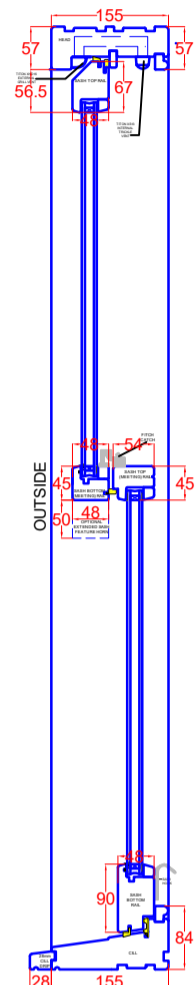

RICHMOND (VERTICAL SLIDE) SPIRAL BALANCE WINDOW DETAILS (DORMER WINDOWS)

SECTION A-A
VERTICAL SECTION

SECTION B-B
HORIZONTAL SECTION

DRAWING No:	20829D06	REV:	
TITLE:	RICHMOND (VERTICAL SLIDE) SPIRAL BALANCE WINDOW DETAILS (DORMER WINDOWS)		
PROJECT:	COBURG CLOSE, LONDON		
SCALE @ A3	1 : 10	DATE :	18/10/21
		DRAWN BY :	SP