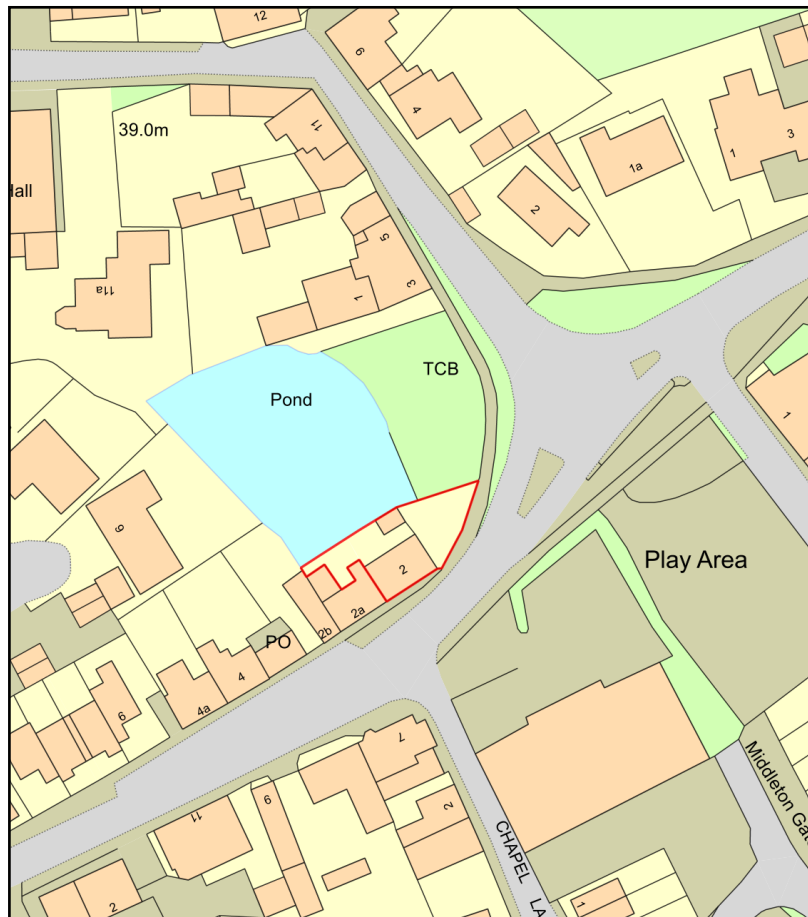

studdy corner 2 front street middleton on the wolds yo259ua

Plan Produced for: East Riding Planning Dept

Date Produced: 08 Oct 2021

Plan Reference Number: TQRQM21281140749872

Scale: 1:1250 @ A4