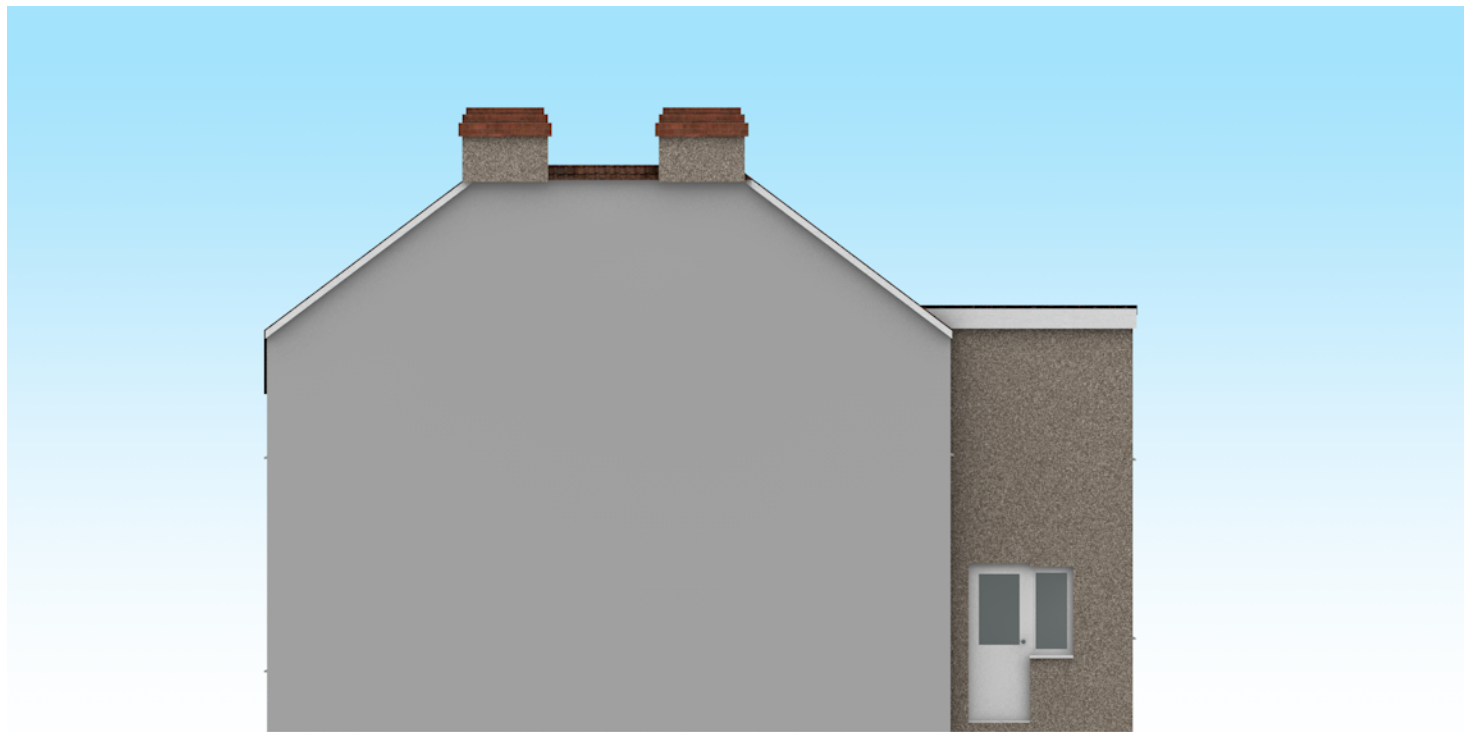

1 Front Elevation

3 Side Elevation (Left)

2 Rear Elevation

4 Side Elevation (Right)

TITLE
Existing Elevations

DRAWING No.
2870-02

DRAWN
KH

ISSUE
A

DATE
25/08/2021

CLIENT
Mr Cownley

PROJECT ADDRESS
82 Ellison Road, Sidcup DA15
8BL

SCALE
1:100 at A3

escape design
info@escape-design.co.uk