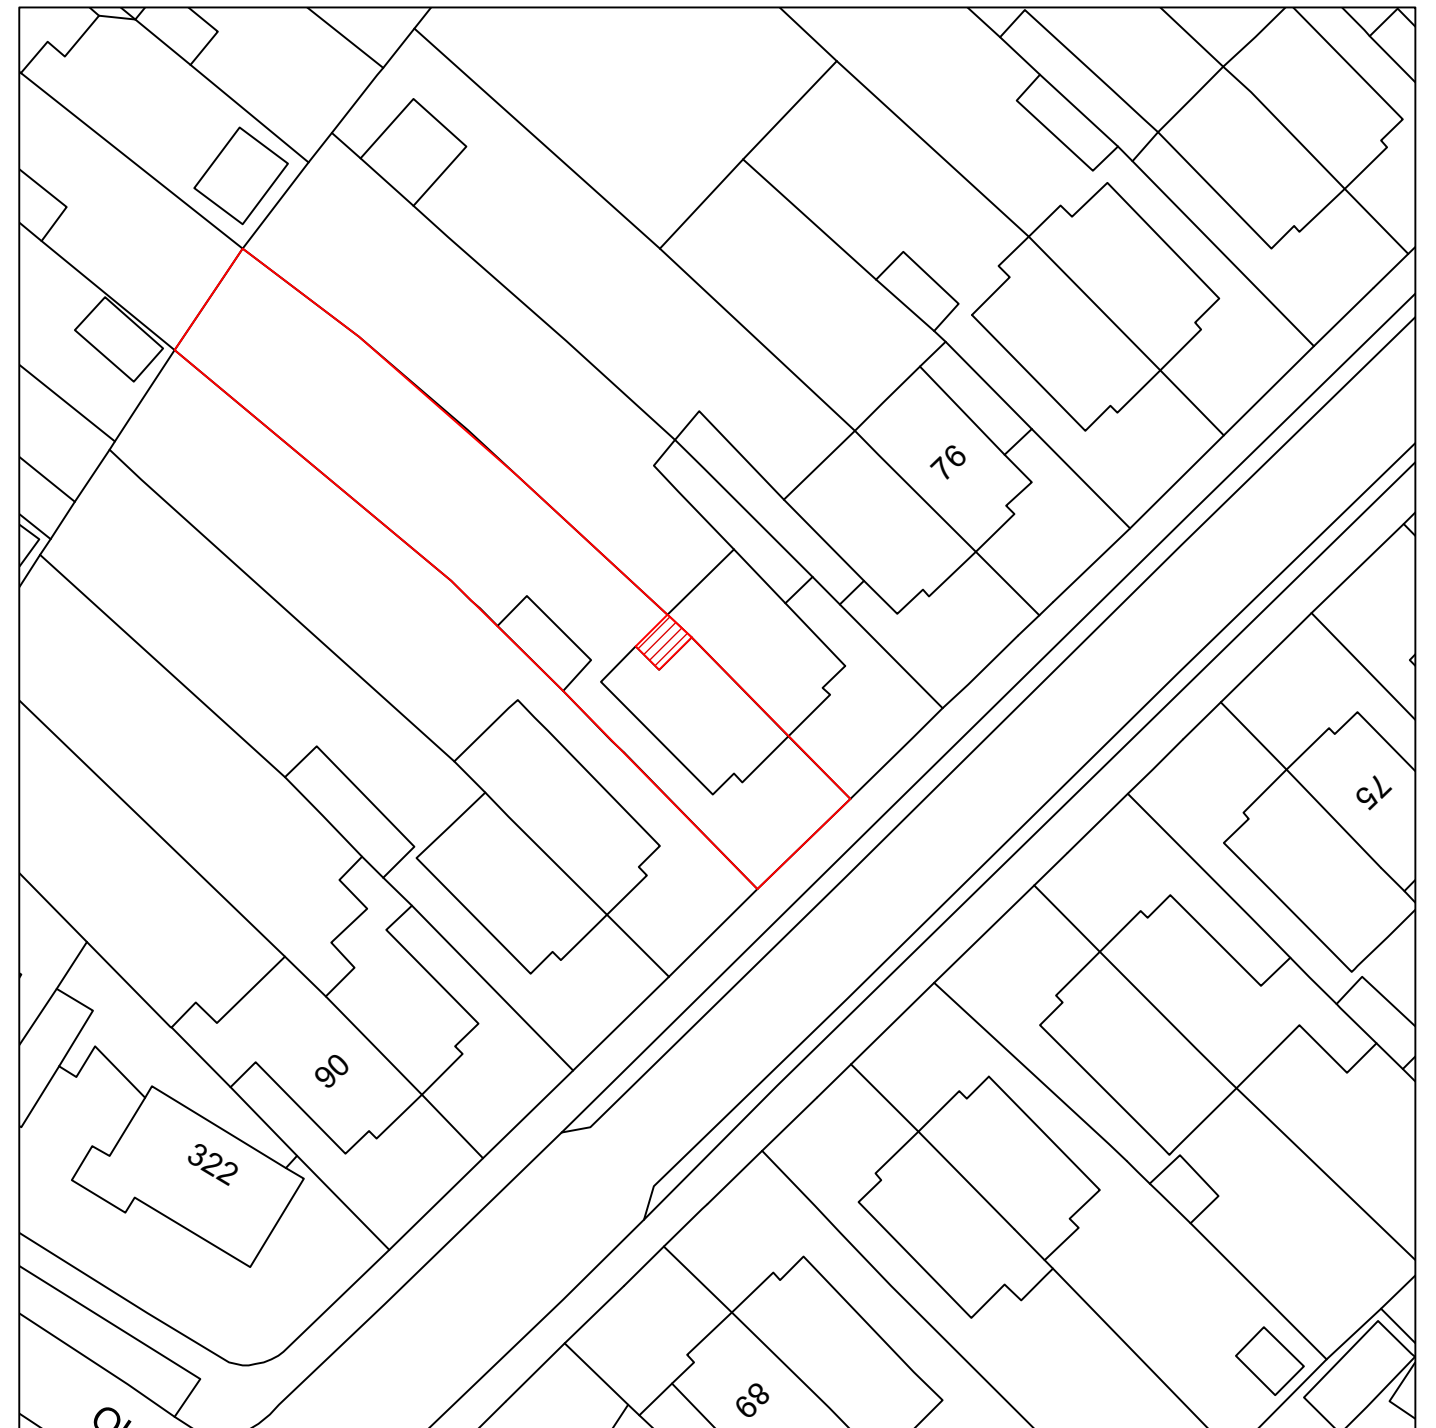

1 Location Plan  
Scale 1:1250 @ A3

0 10 20 30 40 50 M

2 Block Plan  
1:500 @ A3

0 5 10 15 20 25 M

Ordnance survey data reproduced under licence (No. 100054135)

<p>TITLE Location &amp; Block Plans</p>	<p>DRAWING No. 2870-05</p>	<p>DRAWN KH</p>	<p>ISSUE A</p>	<p>DATE 25/08/2021</p>	<p>CLIENT Mr Cownley</p>	<p>PROJECT ADDRESS 82 Ellison Road, Sidcup DA15 8BL</p>	<p>SCALE As shown at A3</p>	 <p>info@escape-design.co.uk</p>
---	--------------------------------	---------------------	--------------------	----------------------------	------------------------------	---	---------------------------------	--