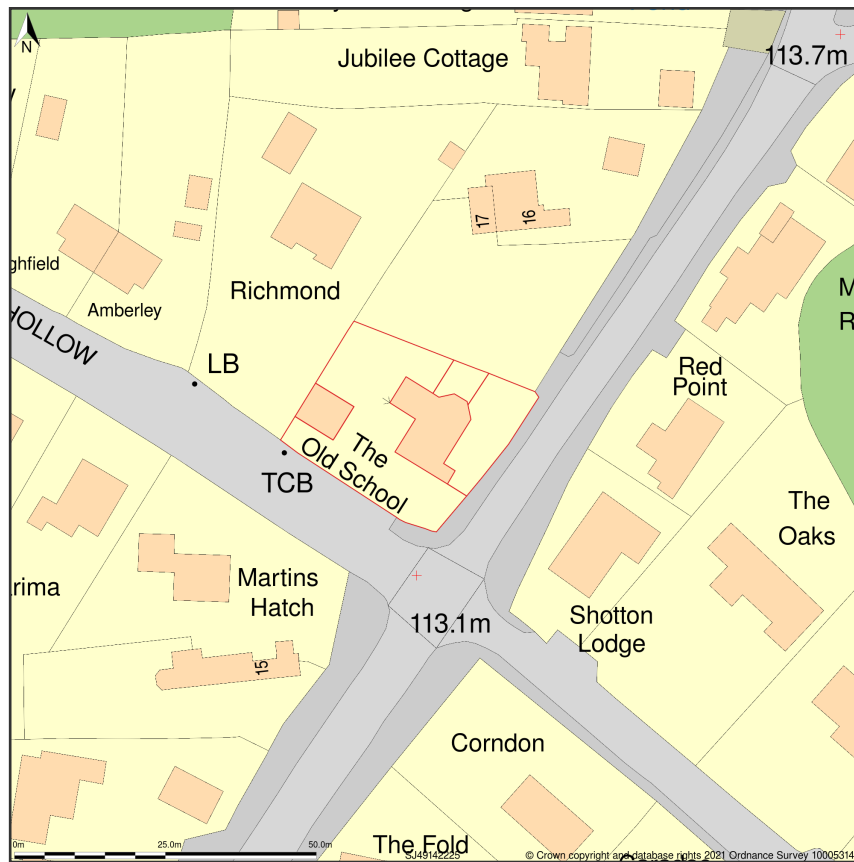

The Old School, Wem Road, Harmer Hill, Shropshire, SY4 3DZ

Site Plan shows area bounded by: 349079.22, 322185.28 349220.64, 322326.7 (at a scale of 1:1250), OSGridRef: SJ49142225. The representation of a road, track or path is no evidence of a right of way. The representation of features as lines is no evidence of a property boundary.

Produced on 26th Oct 2021 from the Ordnance Survey National Geographic Database and incorporating surveyed revision available at this date. Reproduction in whole or part is prohibited without the prior permission of Ordnance Survey. © Crown copyright 2021. Supplied by www.buyaplan.co.uk a licensed Ordnance Survey partner (100053143). Unique plan reference: #00679014-8F4072