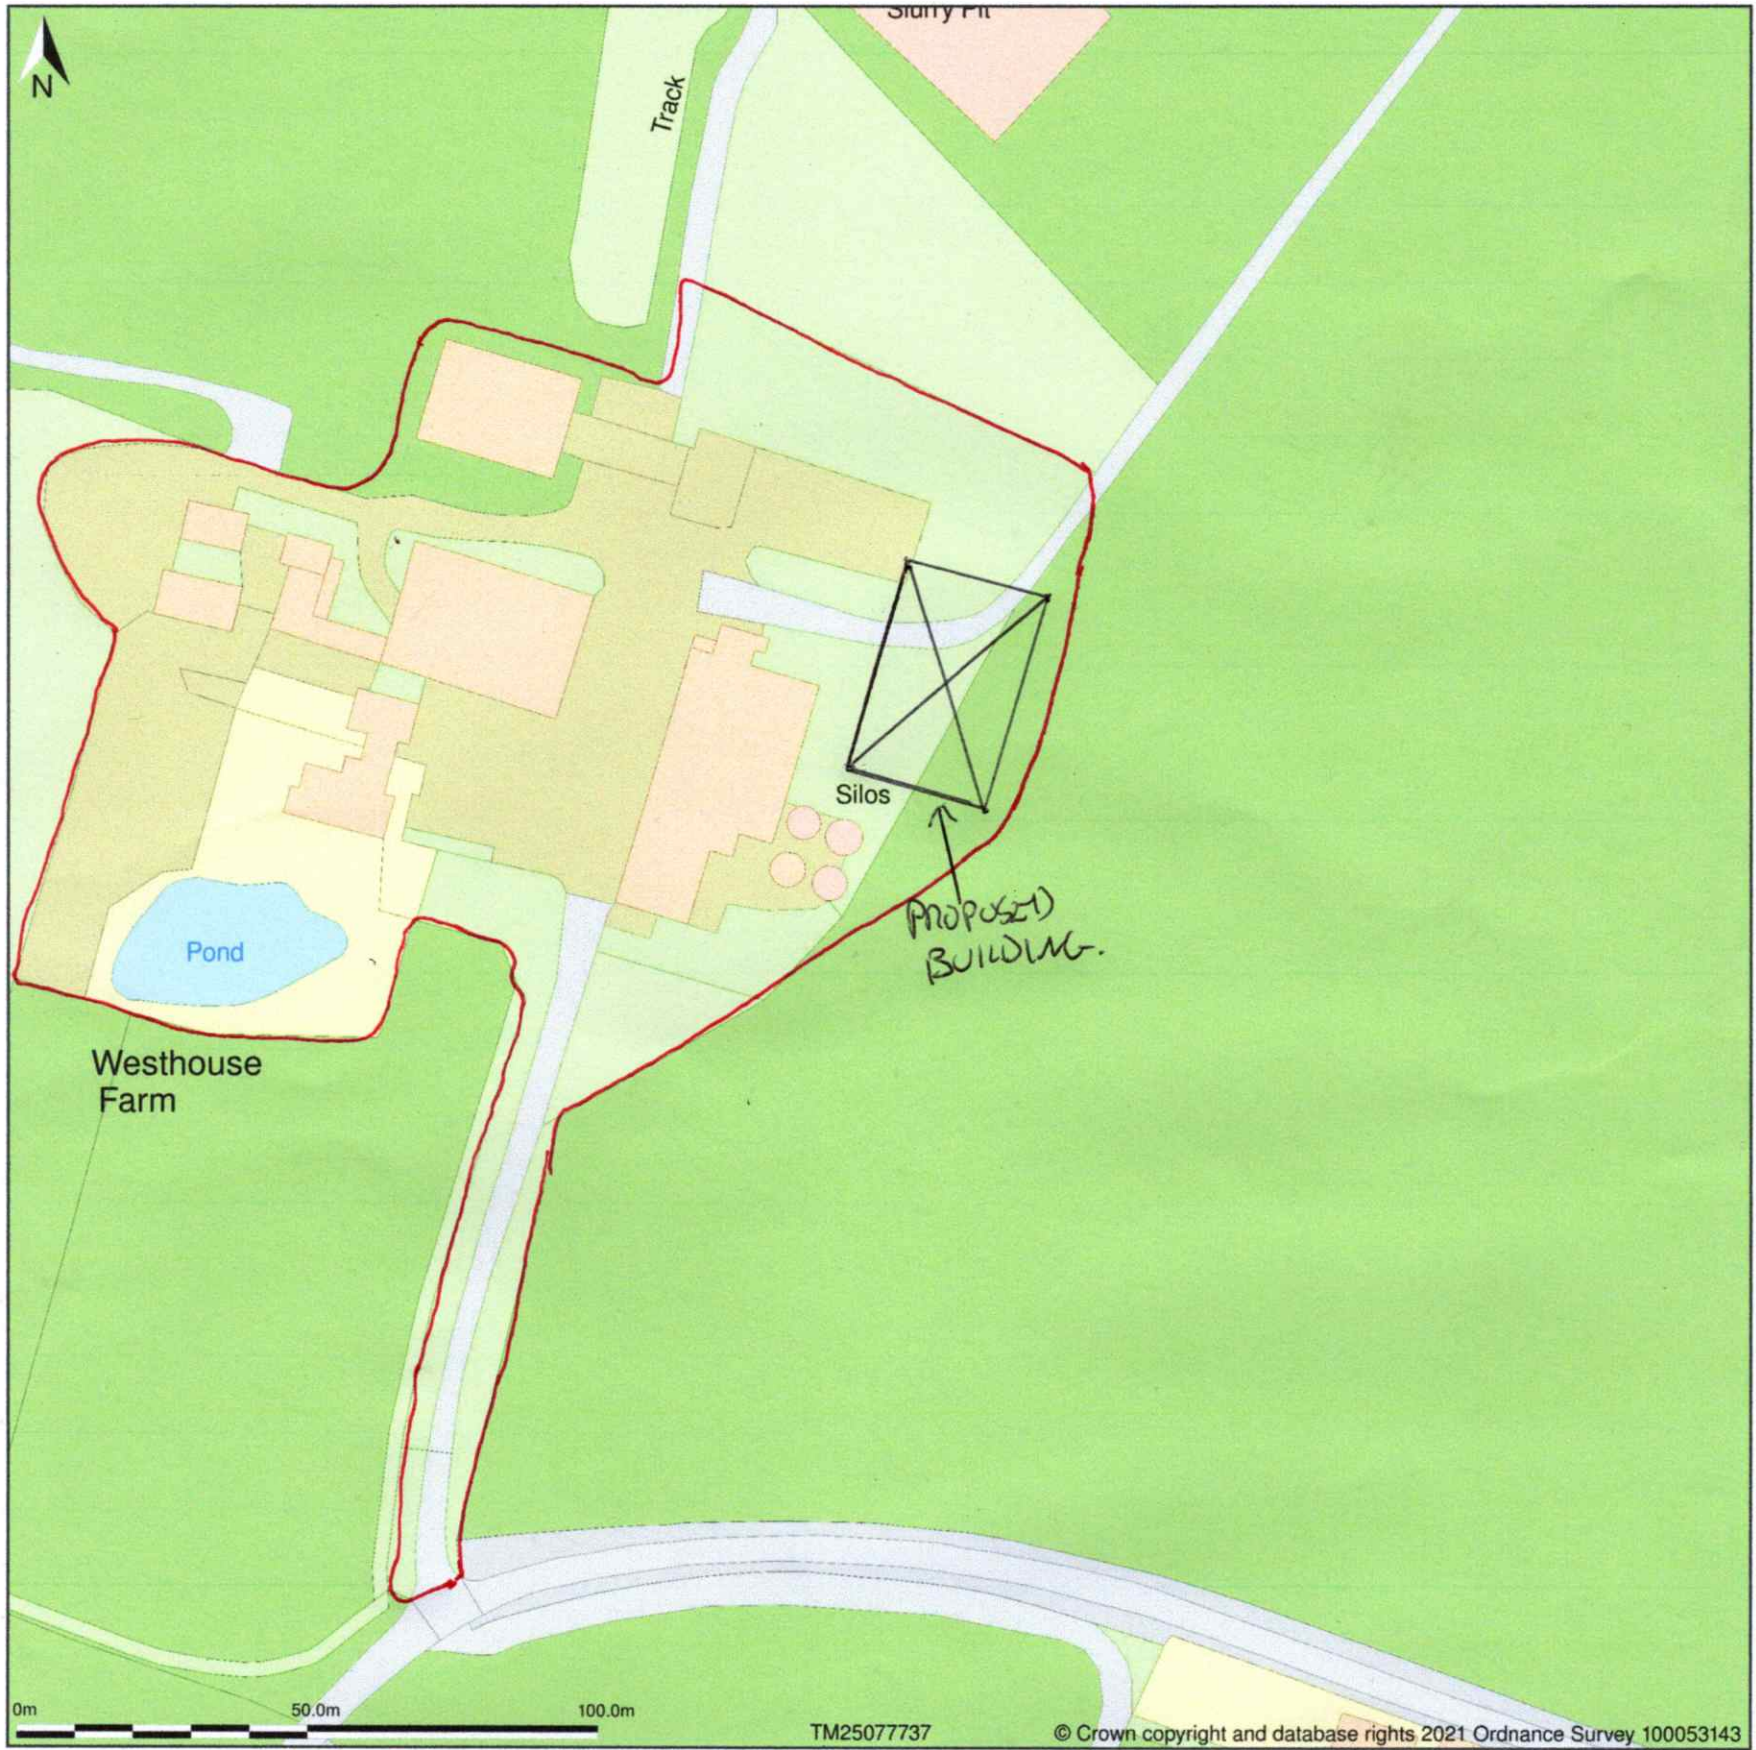

West House Farm, New Street, Fressingfield, Suffolk, IP21 5QR

Site Plan shows area bounded by: 624921.68, 277226.37 625221.68, 277526.37 (at a scale of 1:1250), OSGridRef: TM25077737. The representation of a road, track or path is no evidence of a right of way. The representation of features as lines is no evidence of a property boundary.

Produced on 26th Oct 2021 from the Ordnance Survey National Geographic Database and incorporating surveyed revision available at this date. Reproduction in whole or part is prohibited without the prior permission of Ordnance Survey. © Crown copyright 2021. Supplied by www.buyaplan.co.uk a licensed Ordnance Survey partner (100053143). Unique plan reference: #00679203-3FED3A