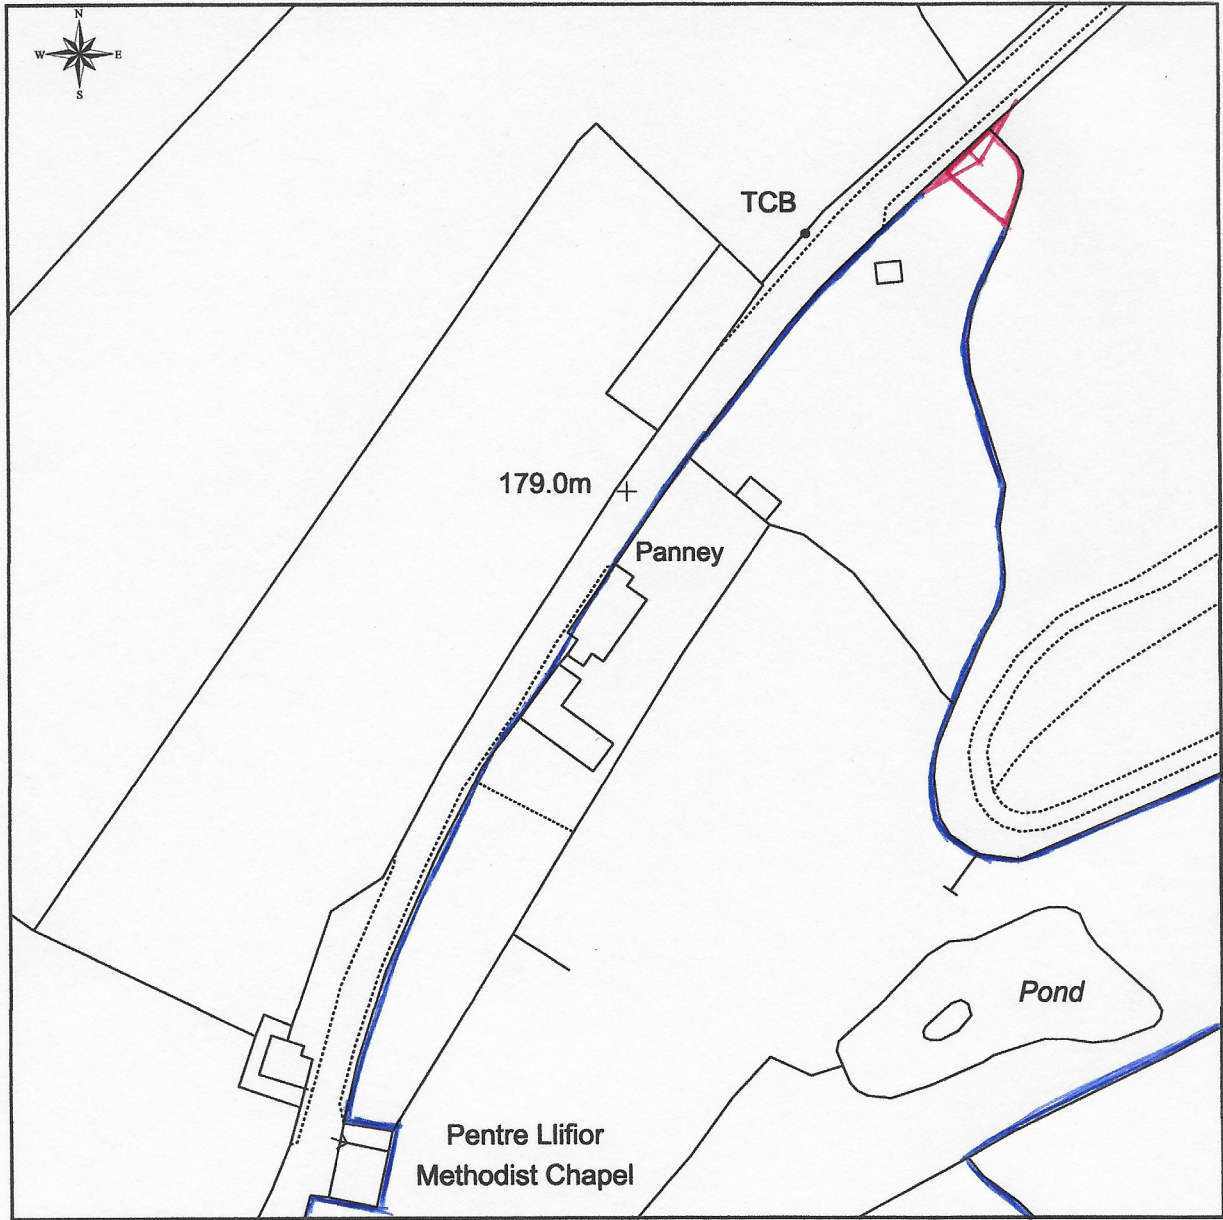

Location Plan near SY21 8QJ

This Plan includes the following Licensed Data: OS MasterMap Black and White PDF Location Plan by the Ordnance Survey National Geographic Database and incorporating surveyed revision available at the date of production. Reproduction in whole or in part is prohibited without the prior permission of Ordnance Survey. The representation of a road, track or path is no evidence of a right of way. The representation of features, as lines is no evidence of a property boundary. © Crown copyright and database rights, 2021. Ordnance Survey 0100031673

0m 20m 40m 60m 80m 100m

Scale: 1:1250, paper size: A4

emapsite™
plans