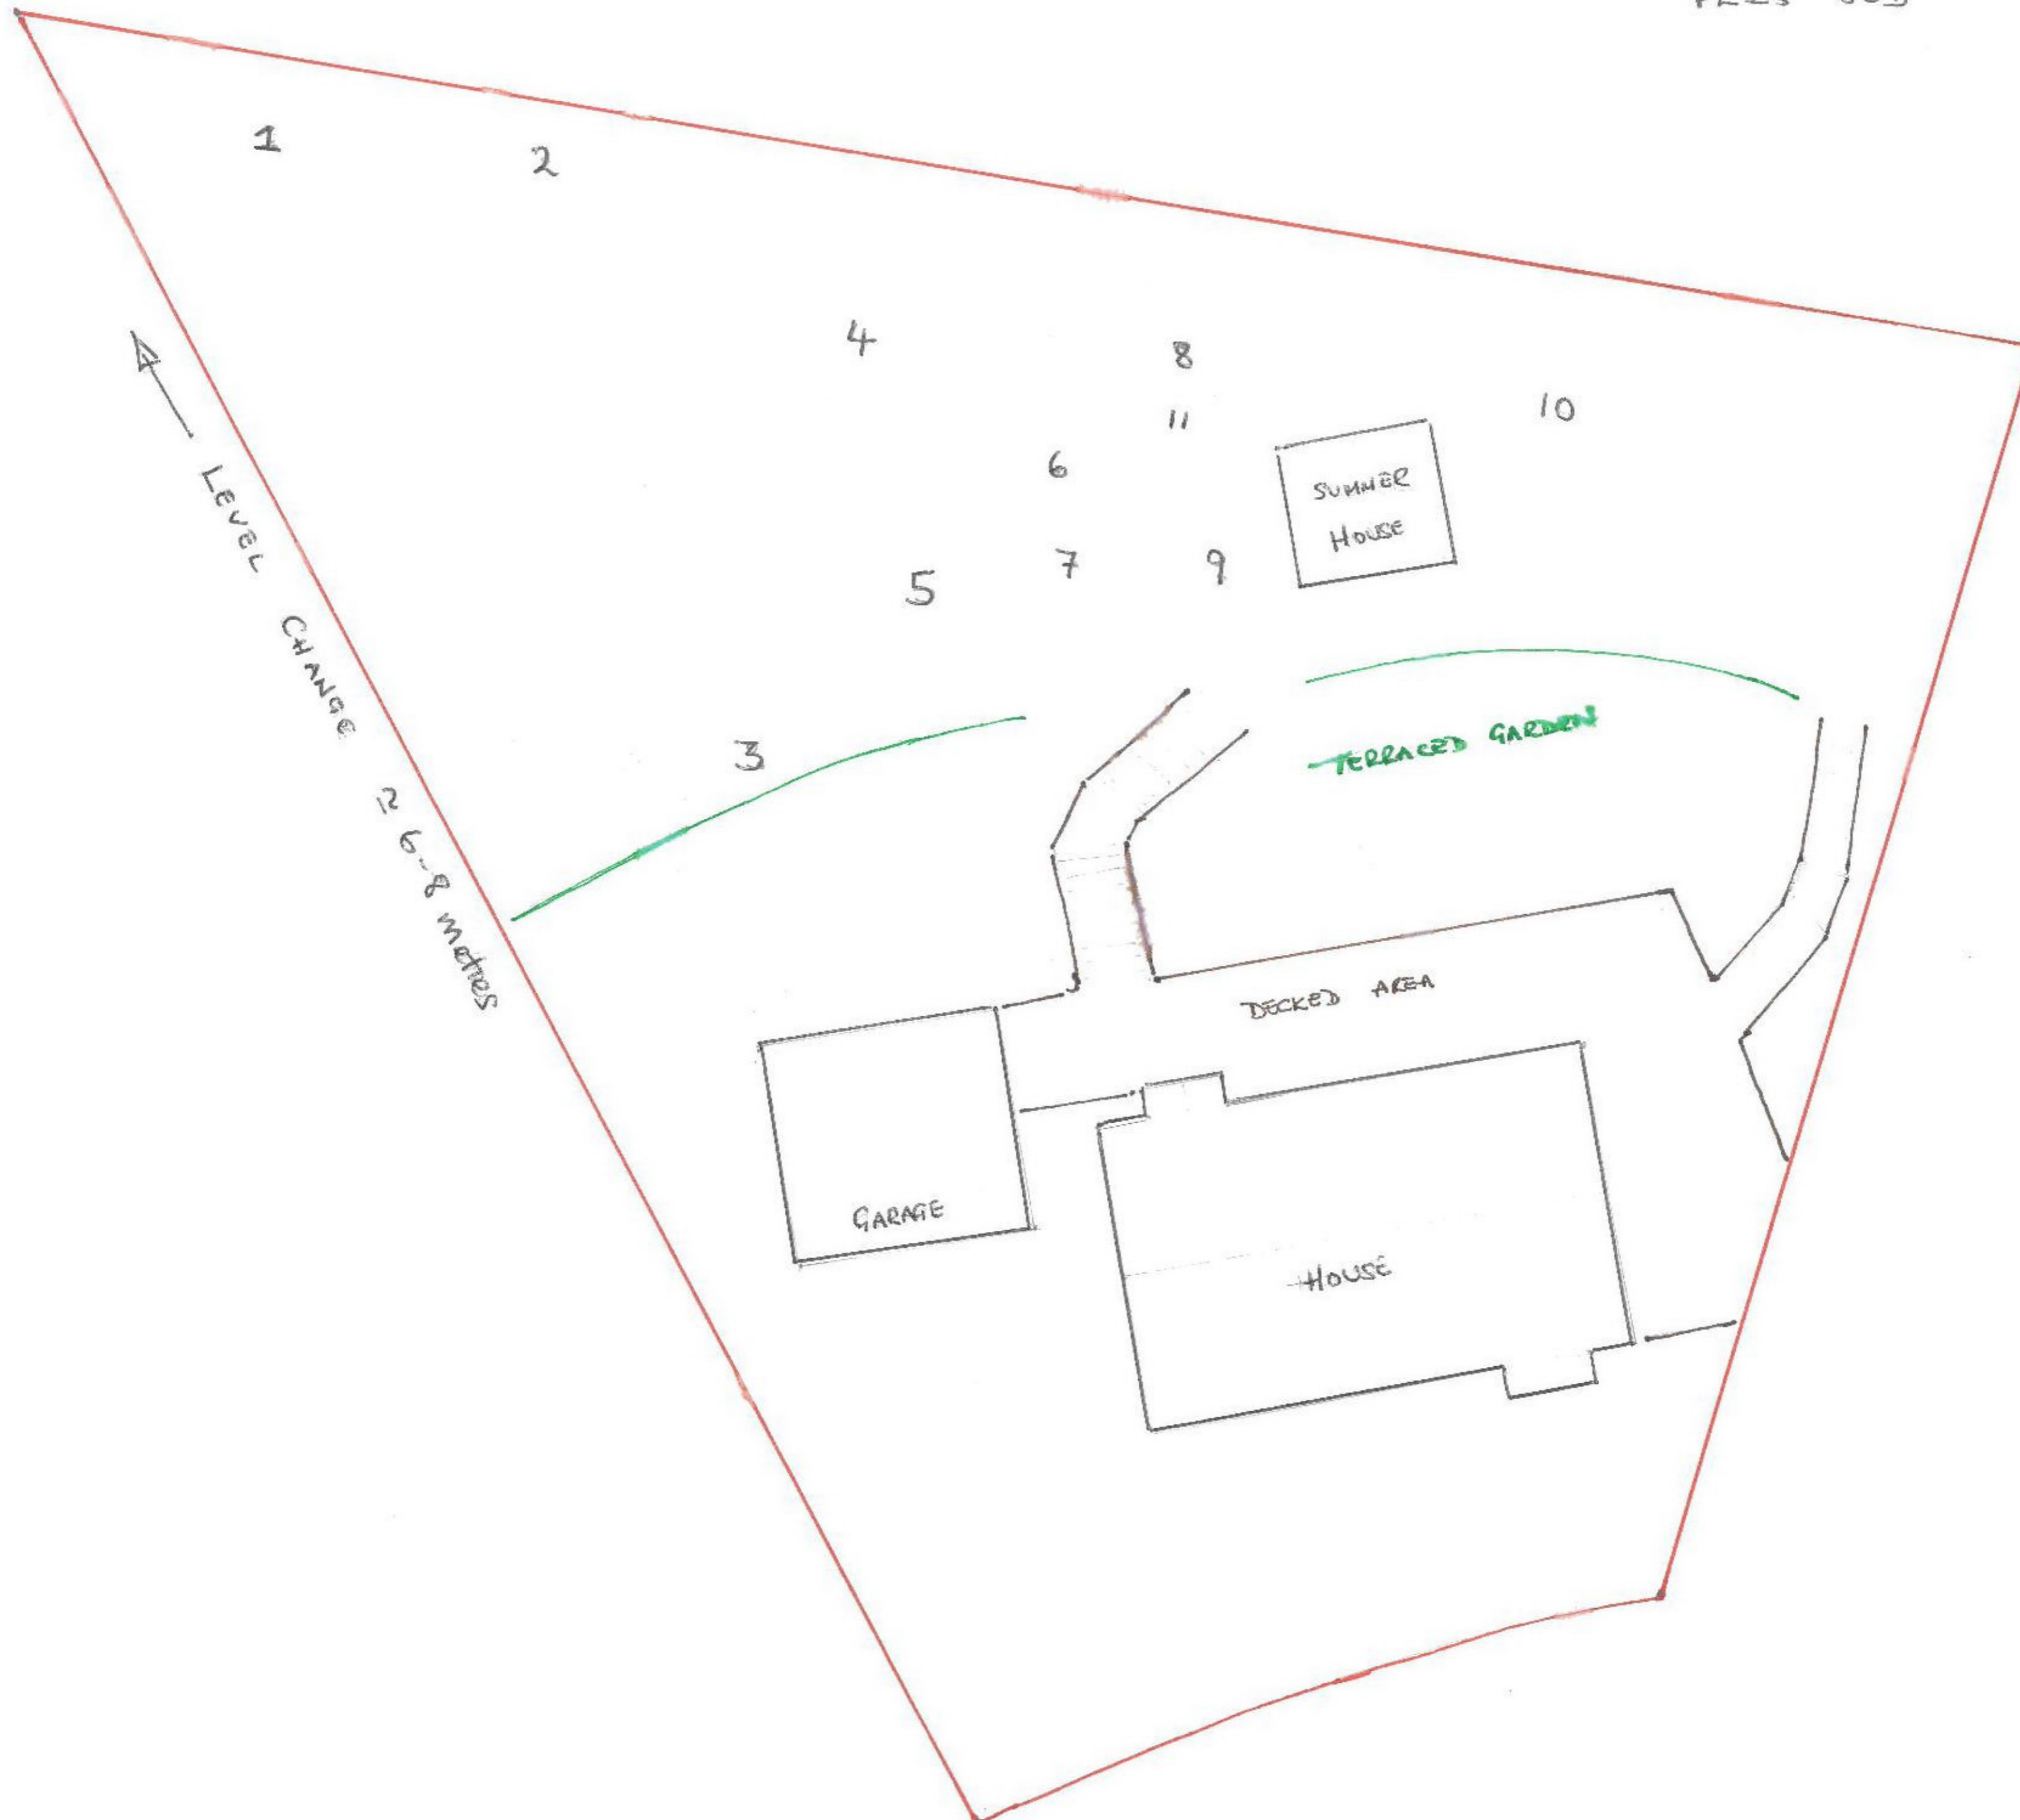

PLAN NO. 001

SITE PLAN : 18 TREVONE CRESCENT
PL25 SED

TREES

- 1 OAK
- 2 OAK
- 3 TURKEY OAK
- 4 OAK
- 5 OAK
- 6 BEECH
- 7 BEECH
- 8 BEECH
- 9 BEECH
- 10 OAK
- 11 BEECH