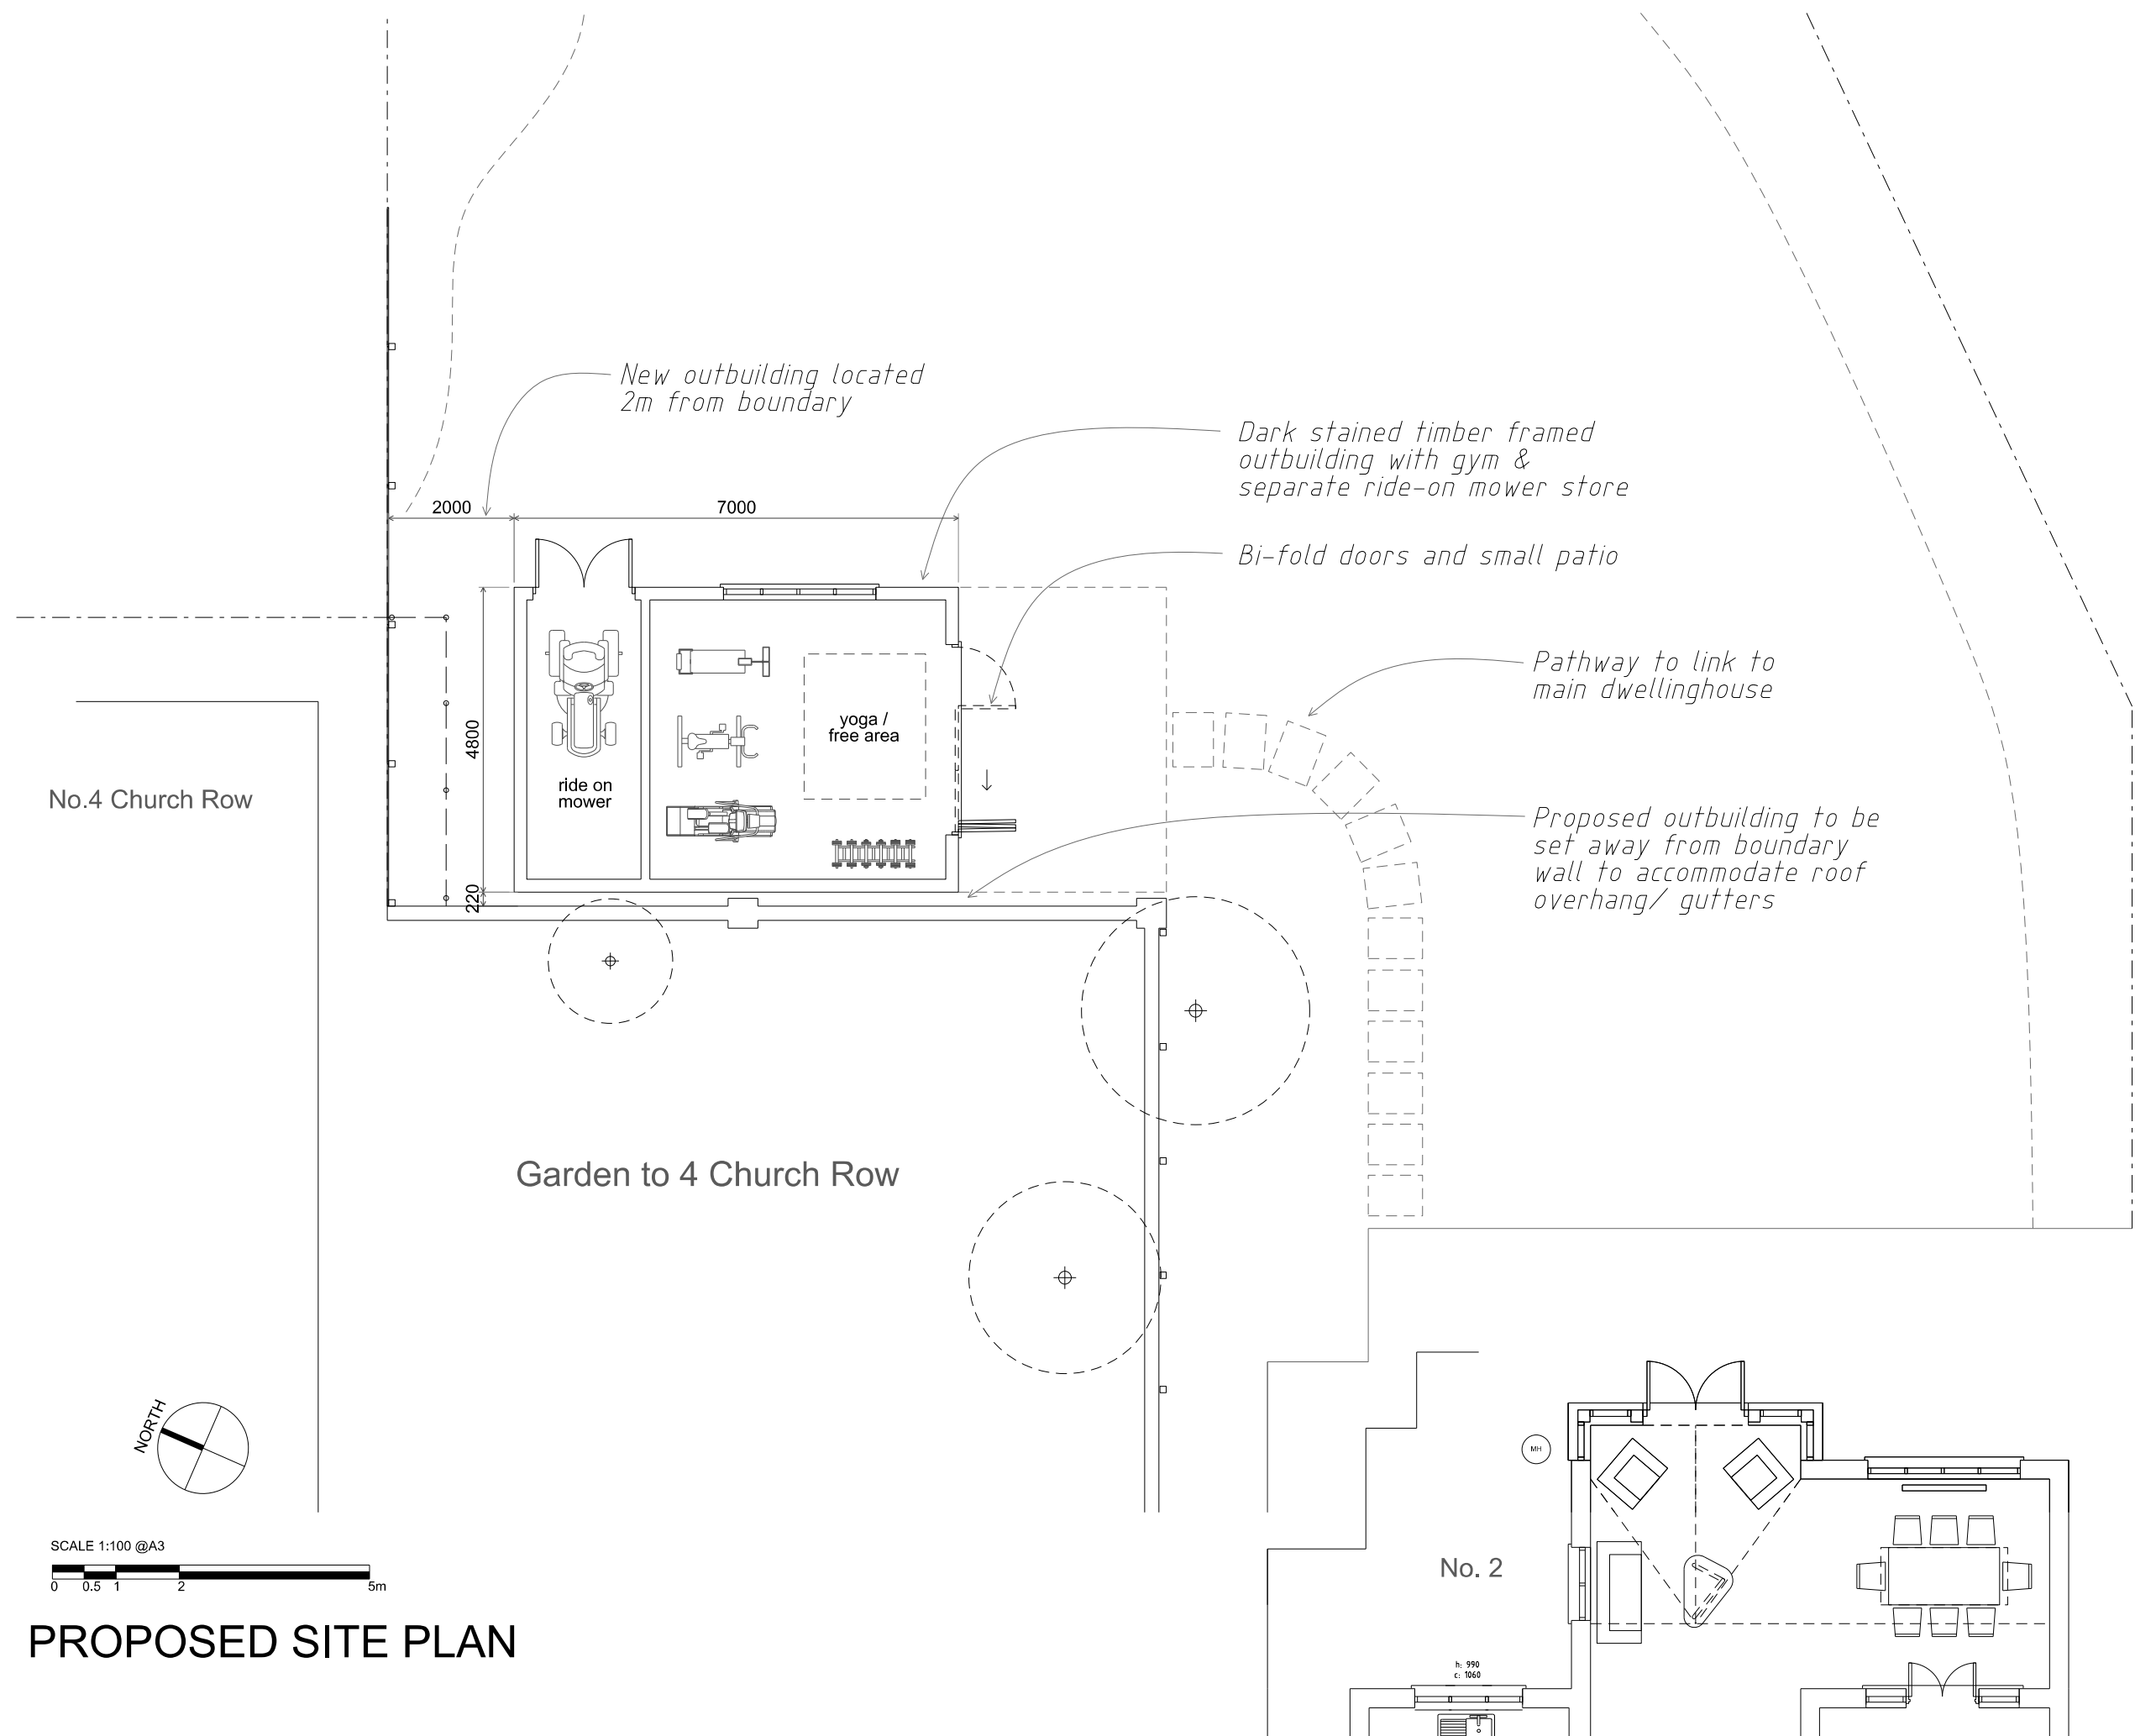

2 Chapmans Lea

2 CHAPMANS LEA, ASTON ABBOTTS, AYLESBURY, BUCKS, HP22 4LQ FOR MR & MRS HALL			
PROPOSED SITE PLAN			
1:100@A3	OCT '21	DRAWN	INSPECTED
HEAA2	104	-	-
BLACKWOOD - ARCHITECTS 3 Carrera House Gatehouse Close Aylesbury HP19 8DP Tel: 01296 399959			

PROPOSED SITE PLAN