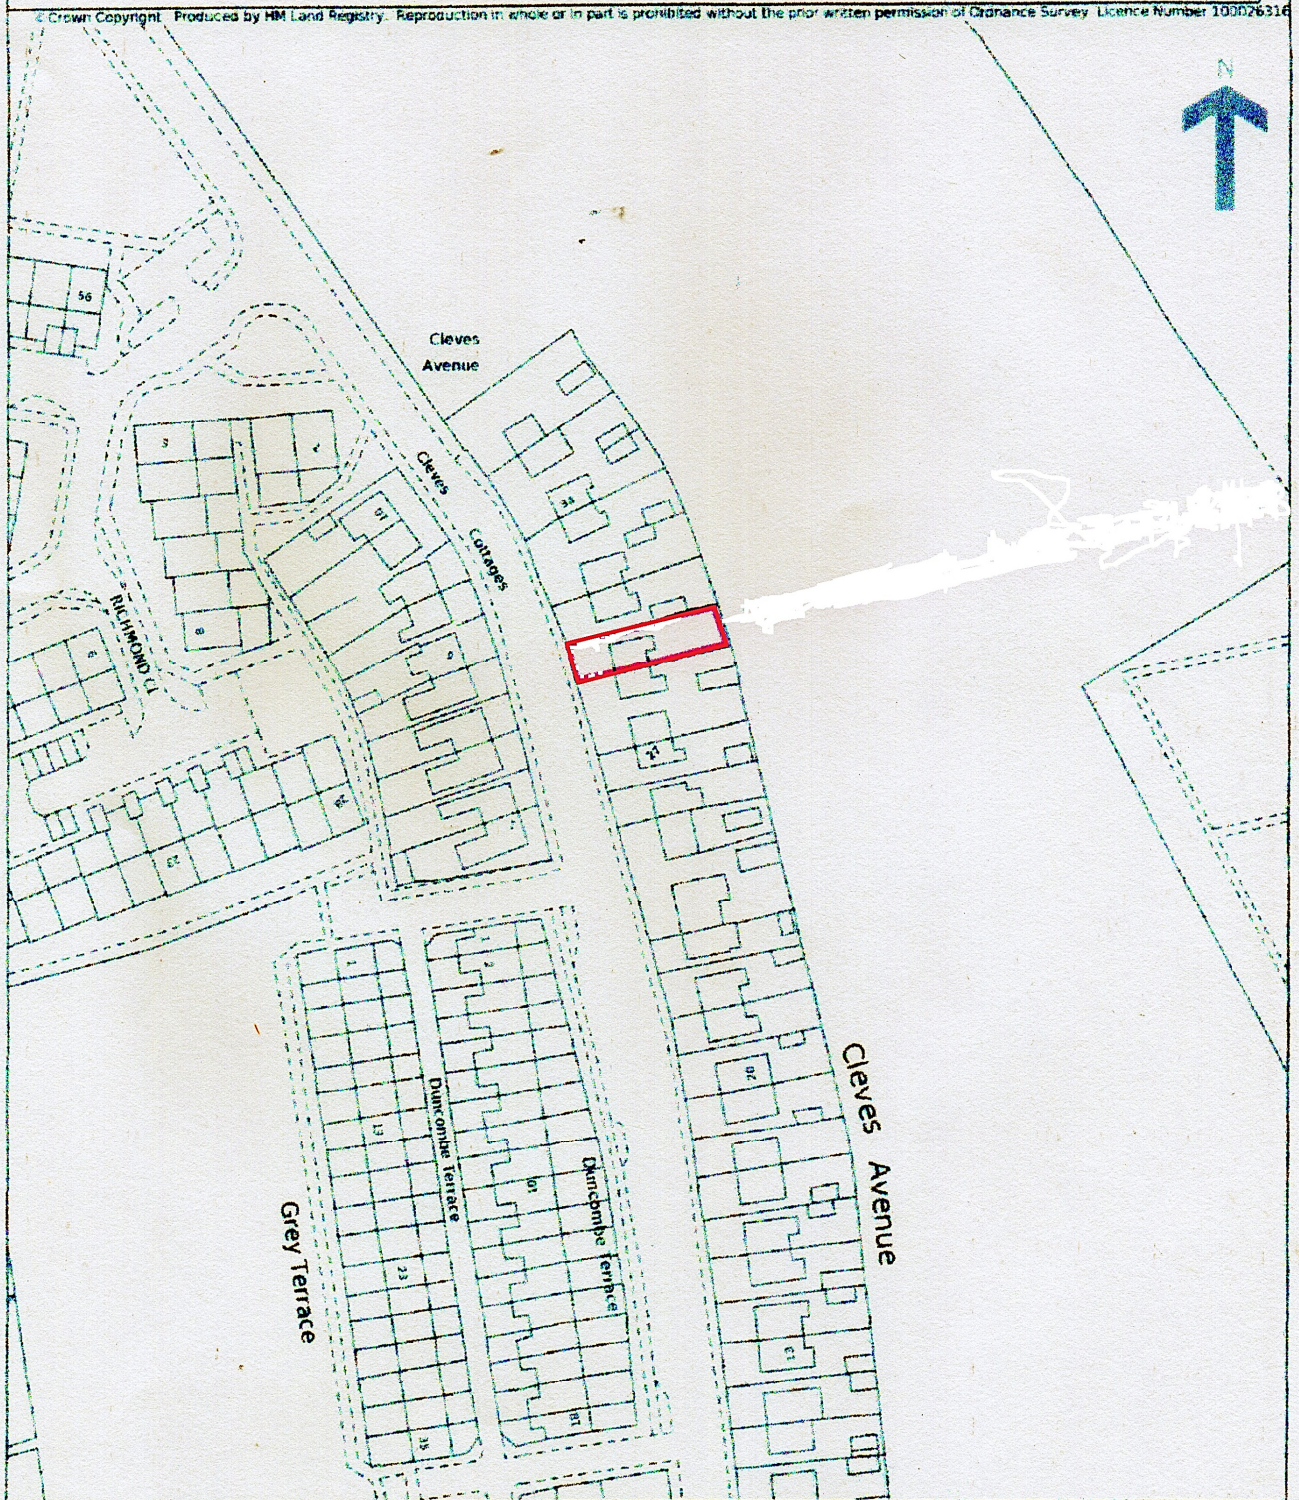

HM Land Registry
Current title plan

Title number **DU246467**
Ordnance Survey map reference **NZ3032SW**
Scale **1:1250 enlarged from 1:2500**
Administrative area **County Durham**

© Crown Copyright. Produced by HM Land Registry. Reproduction in whole or in part is prohibited without the prior written permission of Ordnance Survey. Licence Number 100026316

This is a copy of the title plan on 27 SEP 2021 at 10:21:14. This copy does not take account of any application made after that time even if still pending in HM Land Registry when this copy was issued.

This copy is not an 'Official Copy' of the title plan. An official copy of the title plan is admissible in evidence in a court to the same extent as the original. A person is entitled to be indemnified by the registrar if he or she suffers loss by reason of a mistake in an official copy. If you want to obtain an official copy, the HM Land Registry web site explains how to do this.