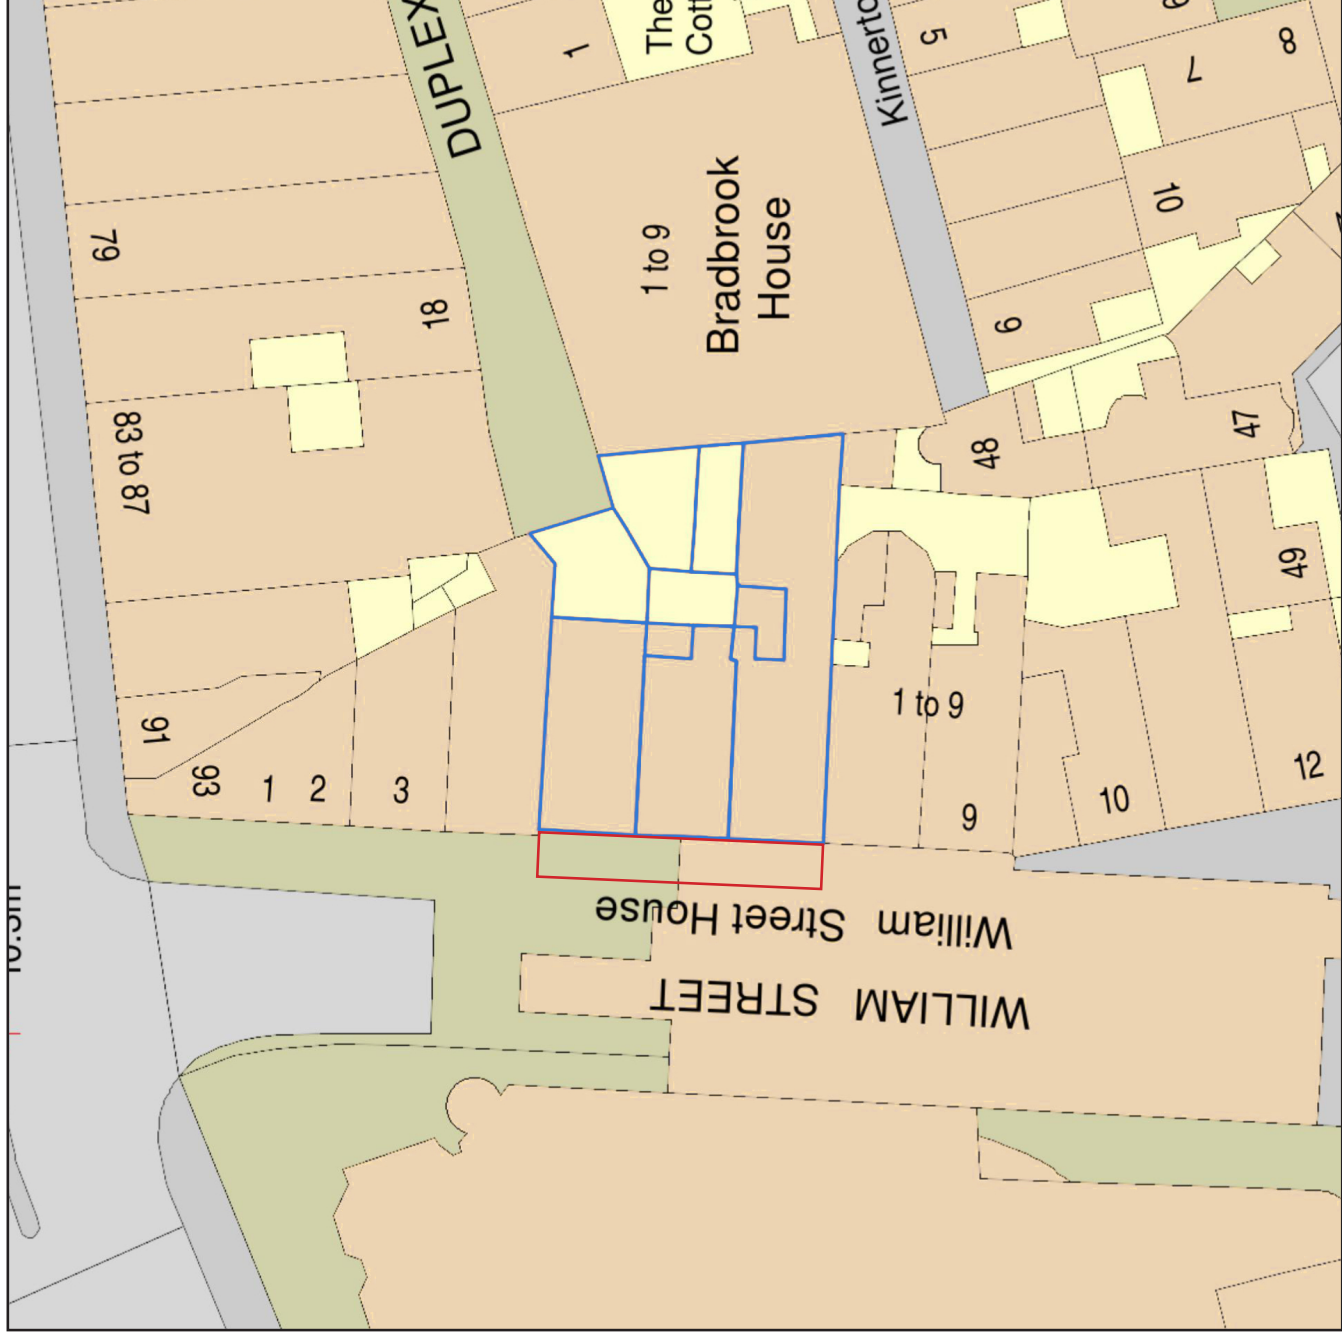

1. Site Location Plan  
Scale: 1:1250

2. Site Location Plan  
Scale: 1:500

1406 LP 1250

Stamos Yeoh architects

www.stamosyeoharchitects.com