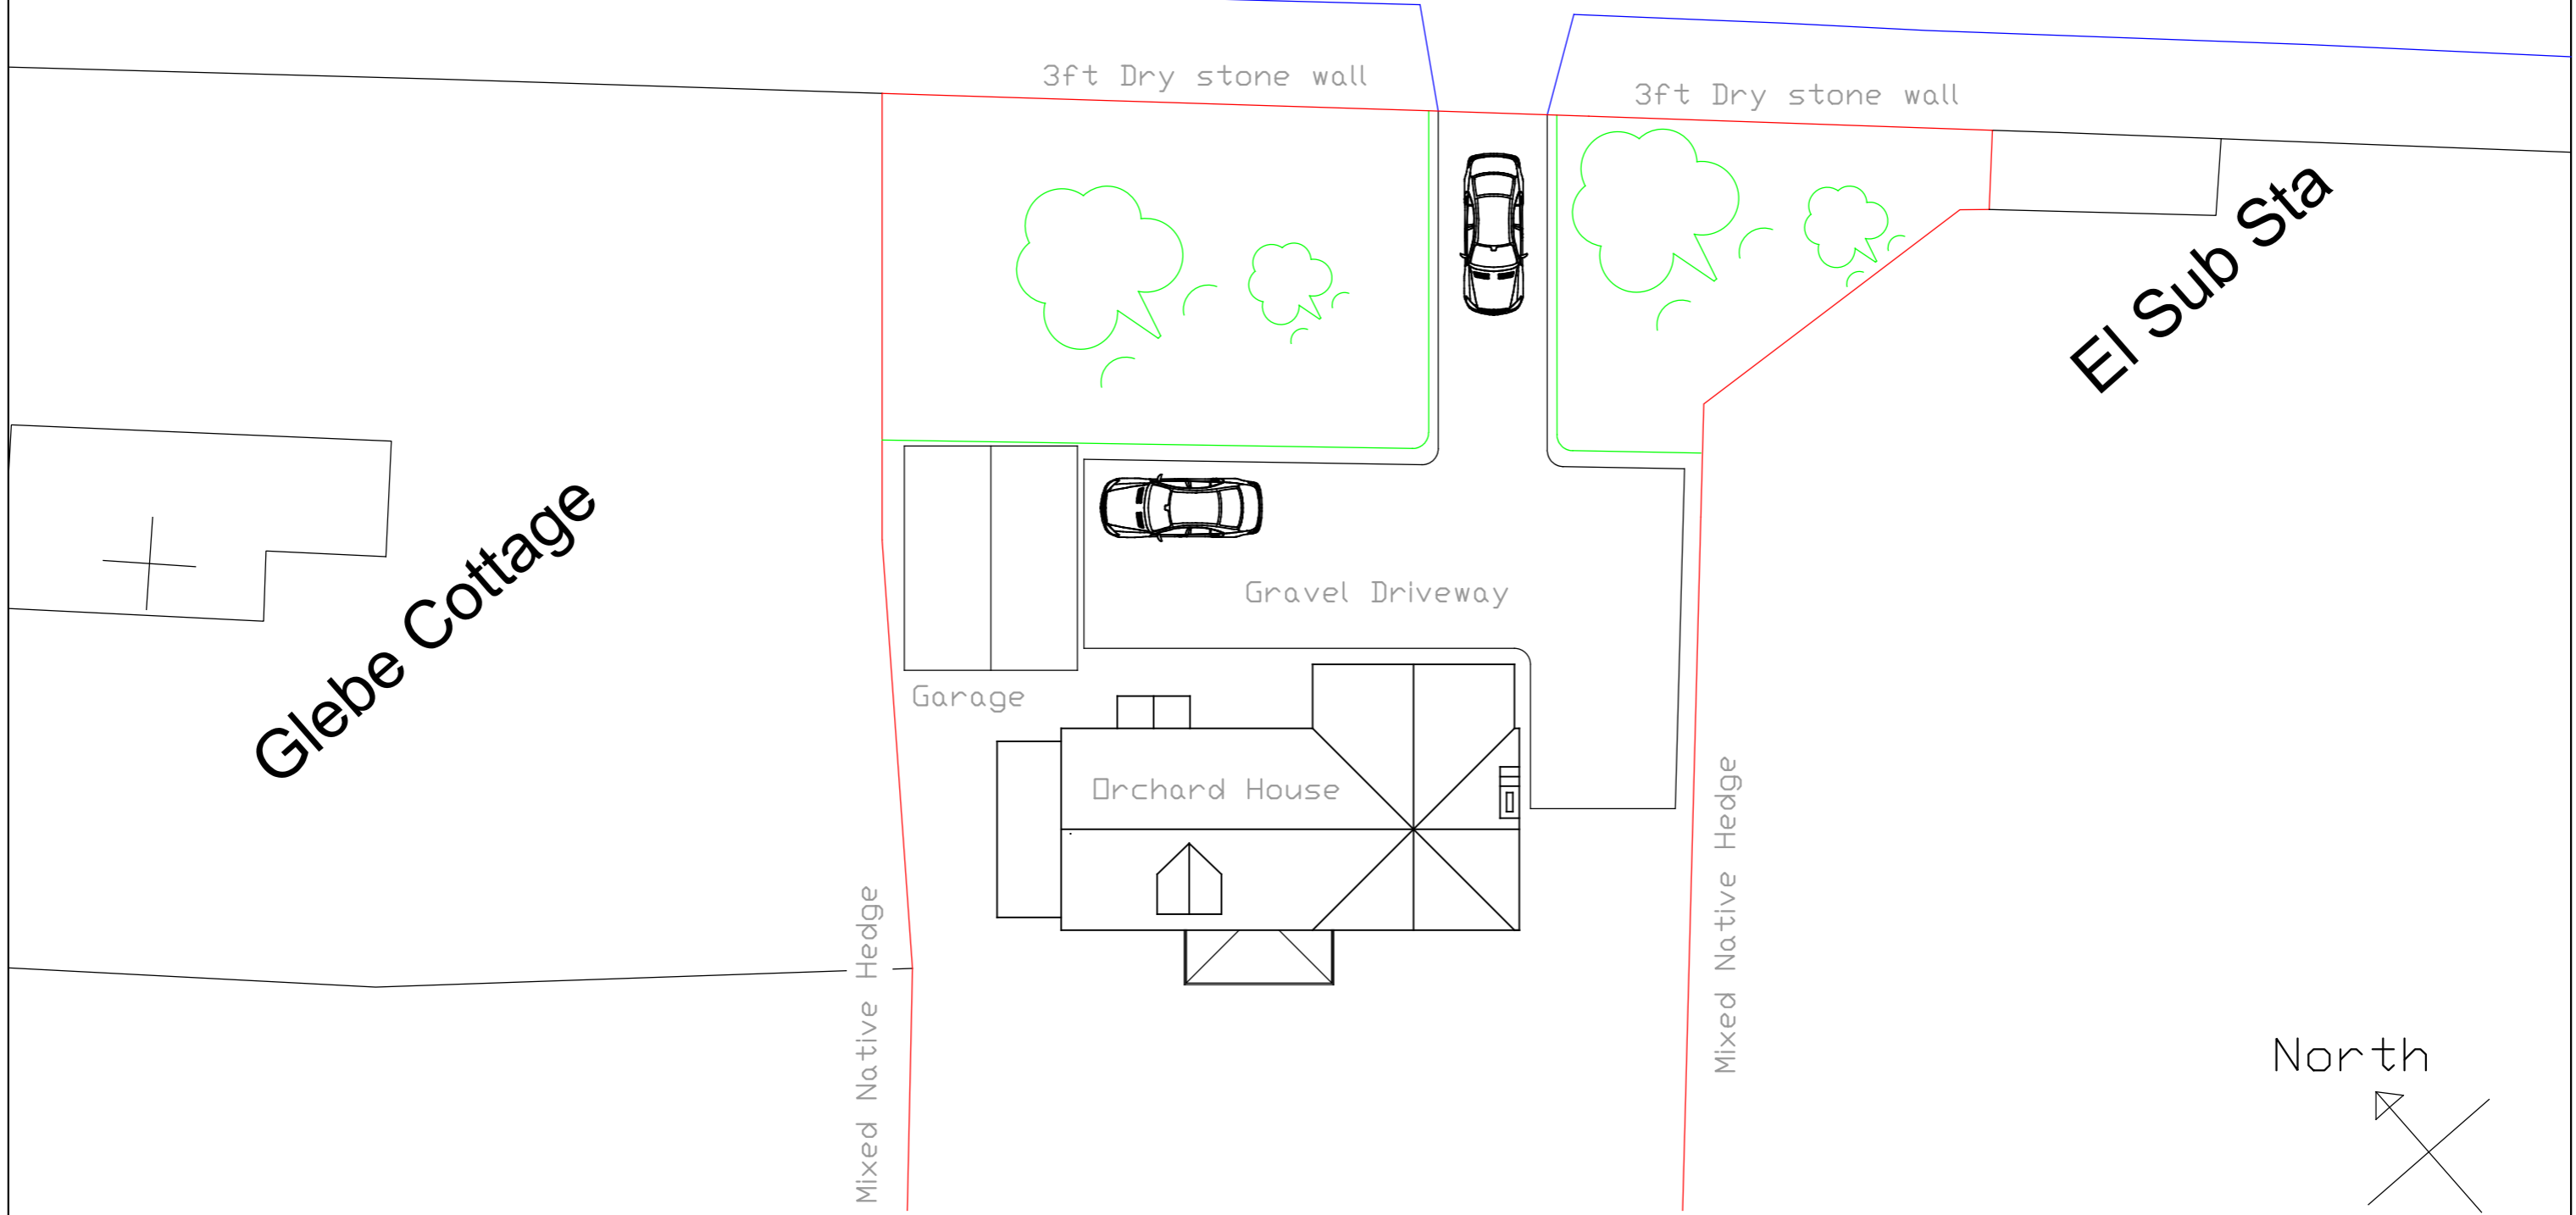

TREWSBURY ROAD

Glebe Cottage

EI Sub Sta

Mixed Native Hedge

Mixed Native Hedge

Sheet: A3 1:200 Do Not Scale

Orchard House - Block Plan
Ref: OH_BP200_v3 Kit Franklin 26/09/2021