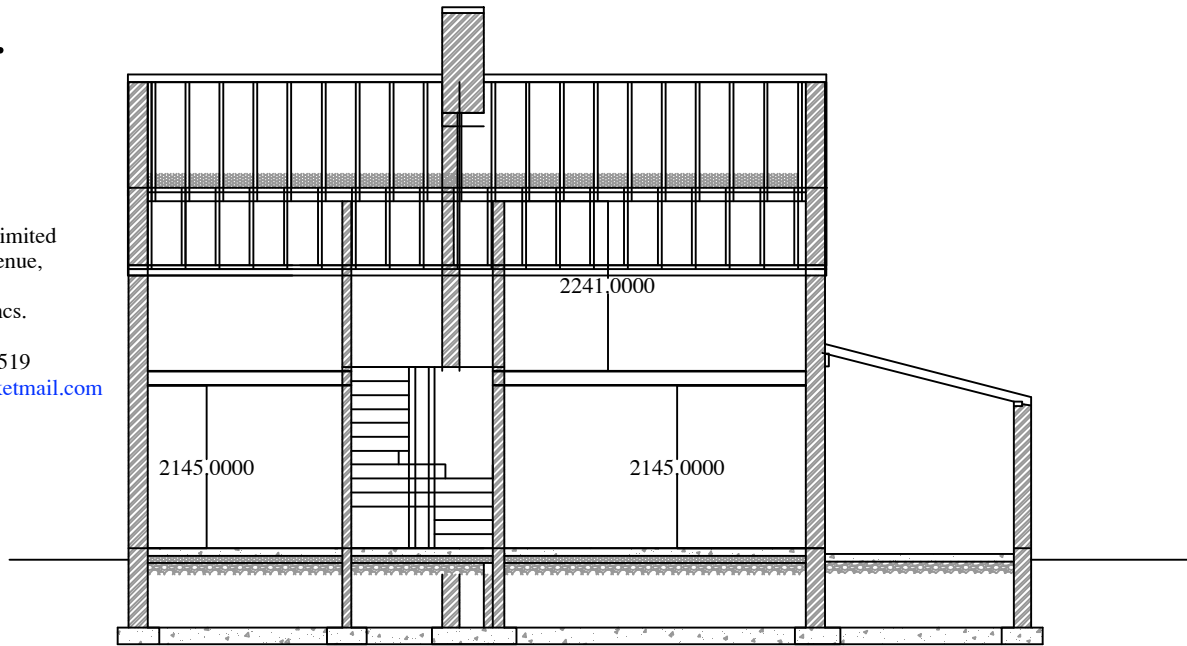

4.

RPB  
Design & Build Limited  
6 Rosemary Avenue,  
Grimsby,  
North East Lincs.  
DN34 4NL  
Tel: 07980035519  
e-mail: [rick.bass@rocketmail.com](mailto:rick.bass@rocketmail.com)

Existing Section A-A 1:100

Existing First Floor Plan 1:100