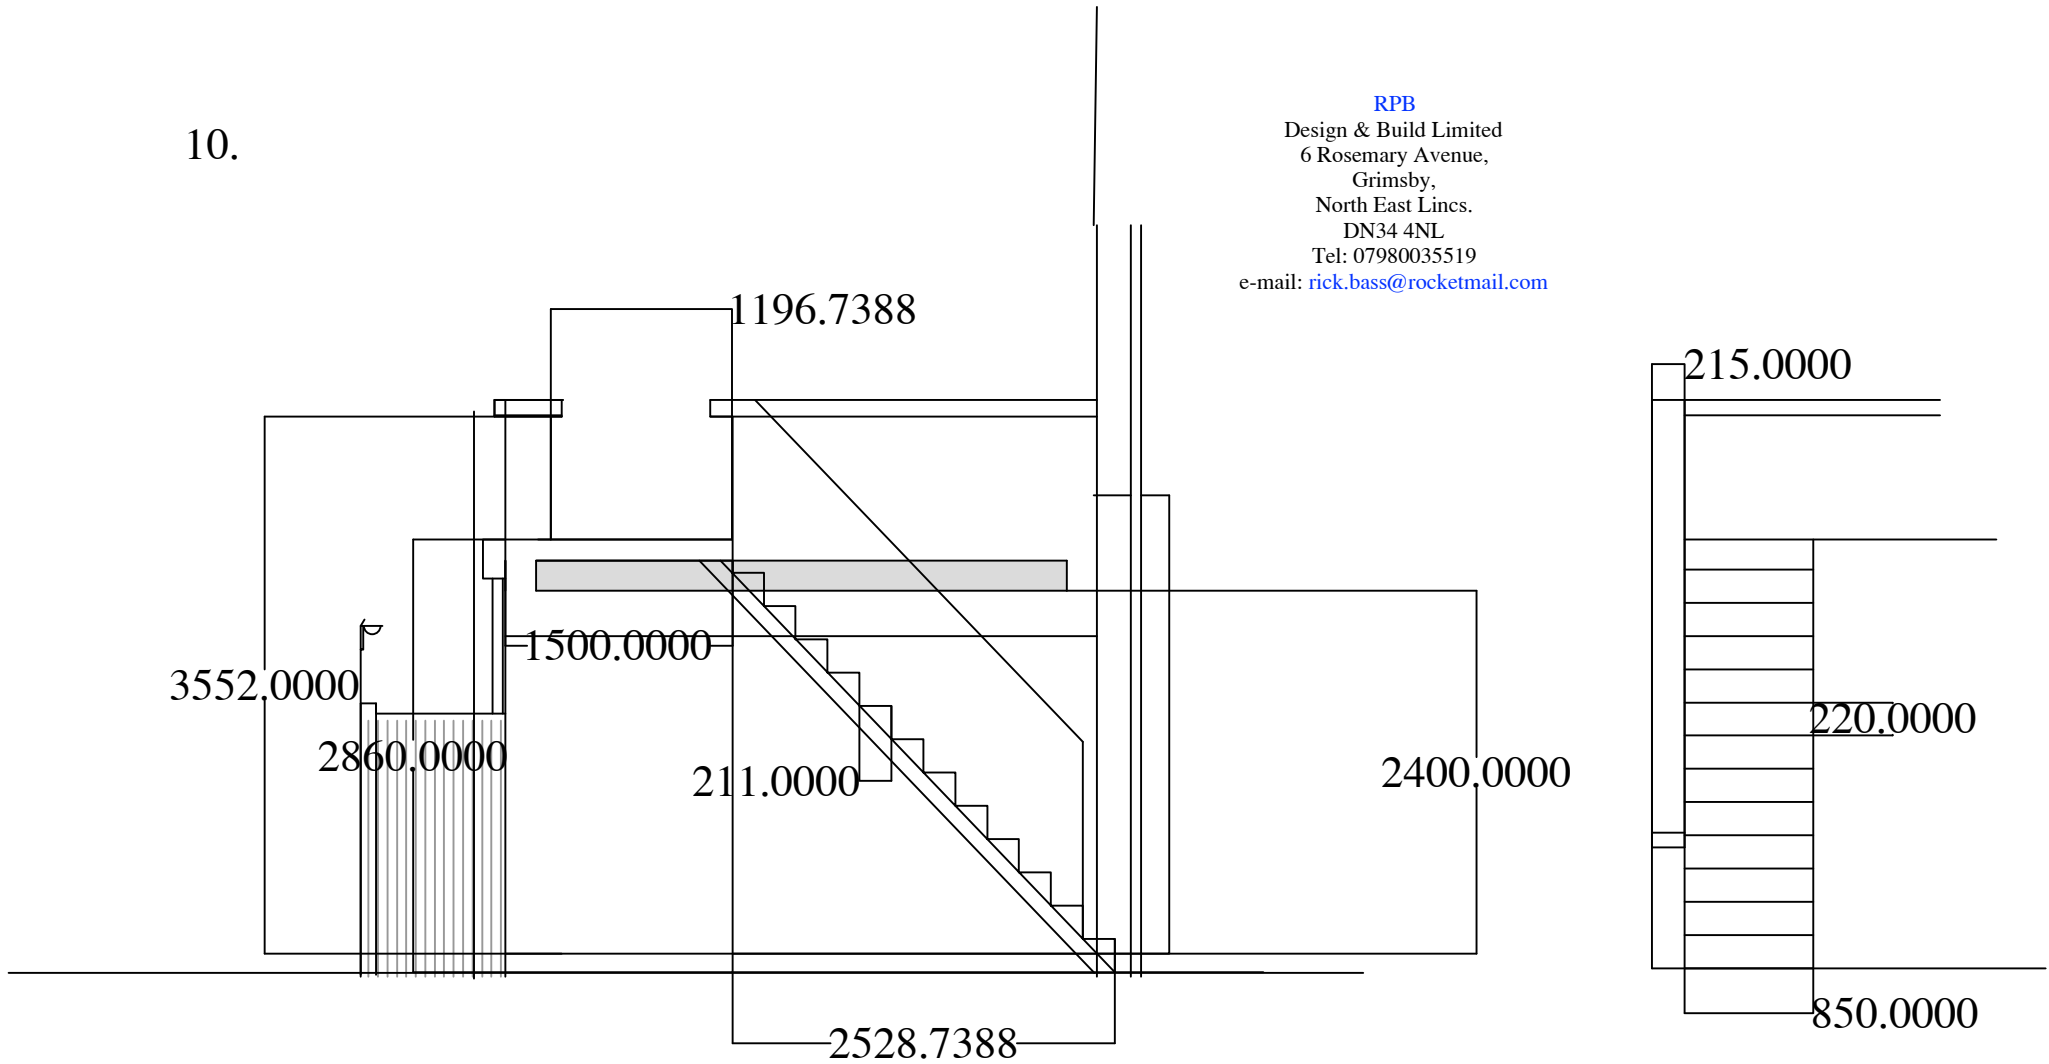

10.

RPB
Design & Build Limited
6 Rosemary Avenue,
Grimsby,
North East Lincs.
DN34 4NL
Tel: 07980035519
e-mail: rick.bass@rocketmail.com

Stair Detail 1:50