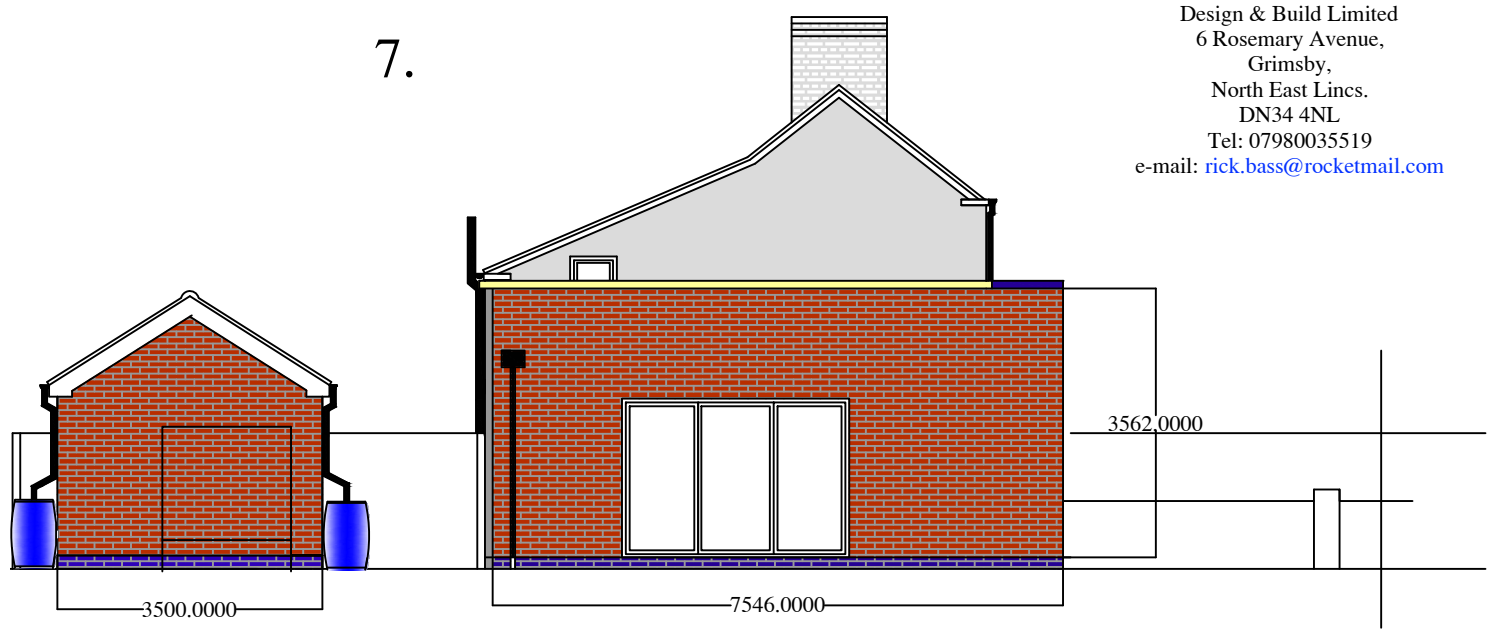

7.

RPB  
Design & Build Limited  
6 Rosemary Avenue,  
Grimsby,  
North East Lincs.  
DN34 4NL  
Tel: 07980035519  
e-mail: [rick.bass@rocketmail.com](mailto:rick.bass@rocketmail.com)

Proposed Side Elevation 1:100

Proposed Side Elevation 1:100