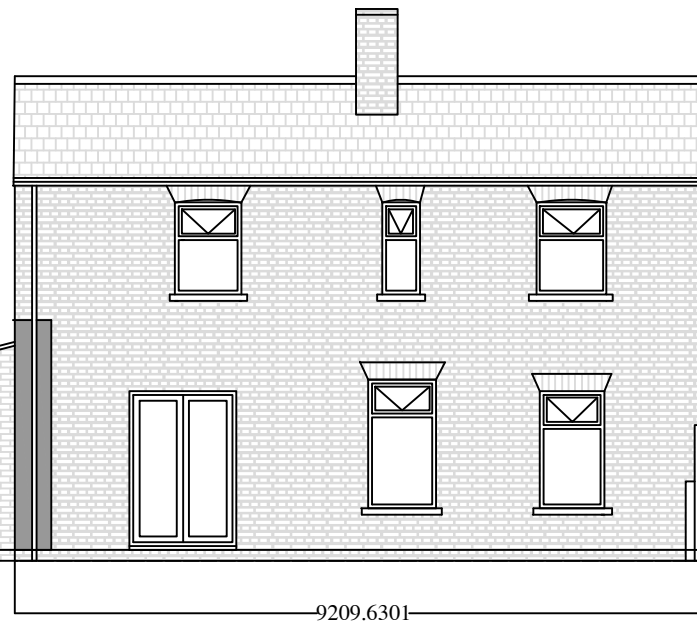

2.

RPB
Design & Build Limited
6 Rosemary Avenue,
Grimsby,
North East Lincs.
DN34 4NL
Tel: 07980035519
e-mail: rick.bass@rocketmail.com

Existing Side Elevation 1:100

Existing Side Elevation 1:100