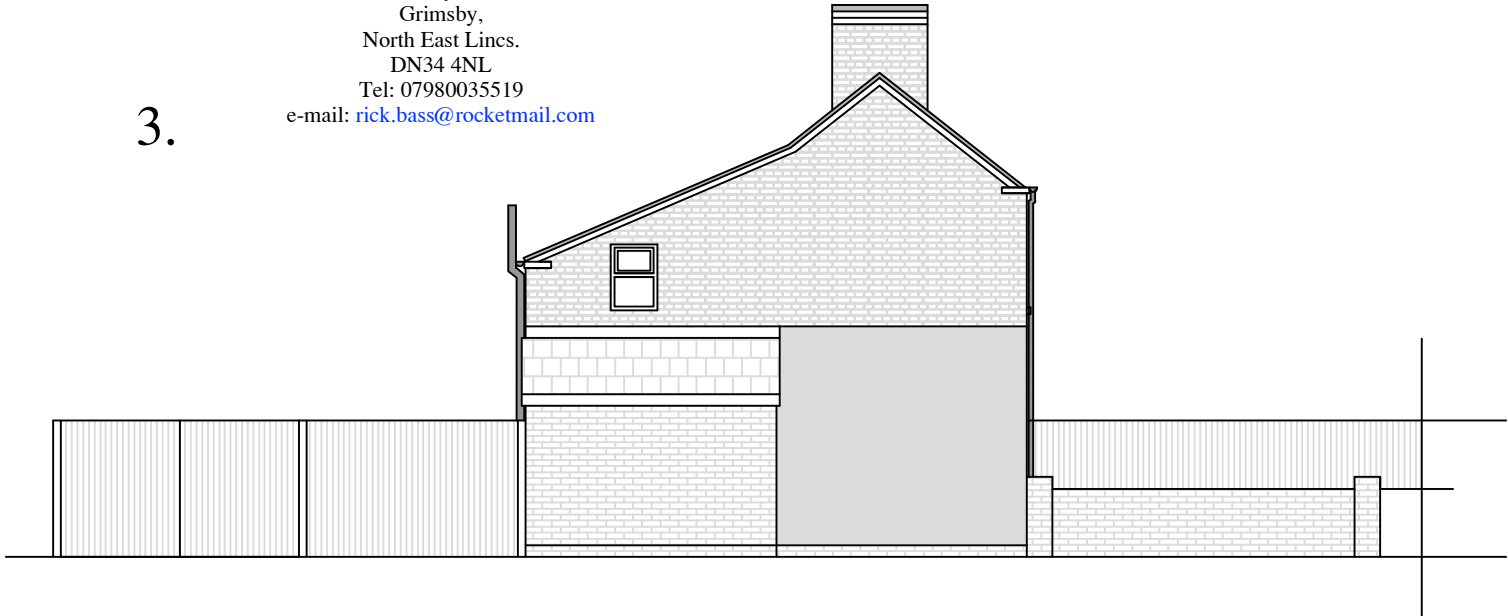

3.

RPB
Design & Build Limited
6 Rosemary Avenue,
Grimsby,
North East Lincs.
DN34 4NL
Tel: 07980035519
e-mail: rick.bass@rocketmail.com

Existing Side Elevation 1:100

Existing Side Elevation 1:100