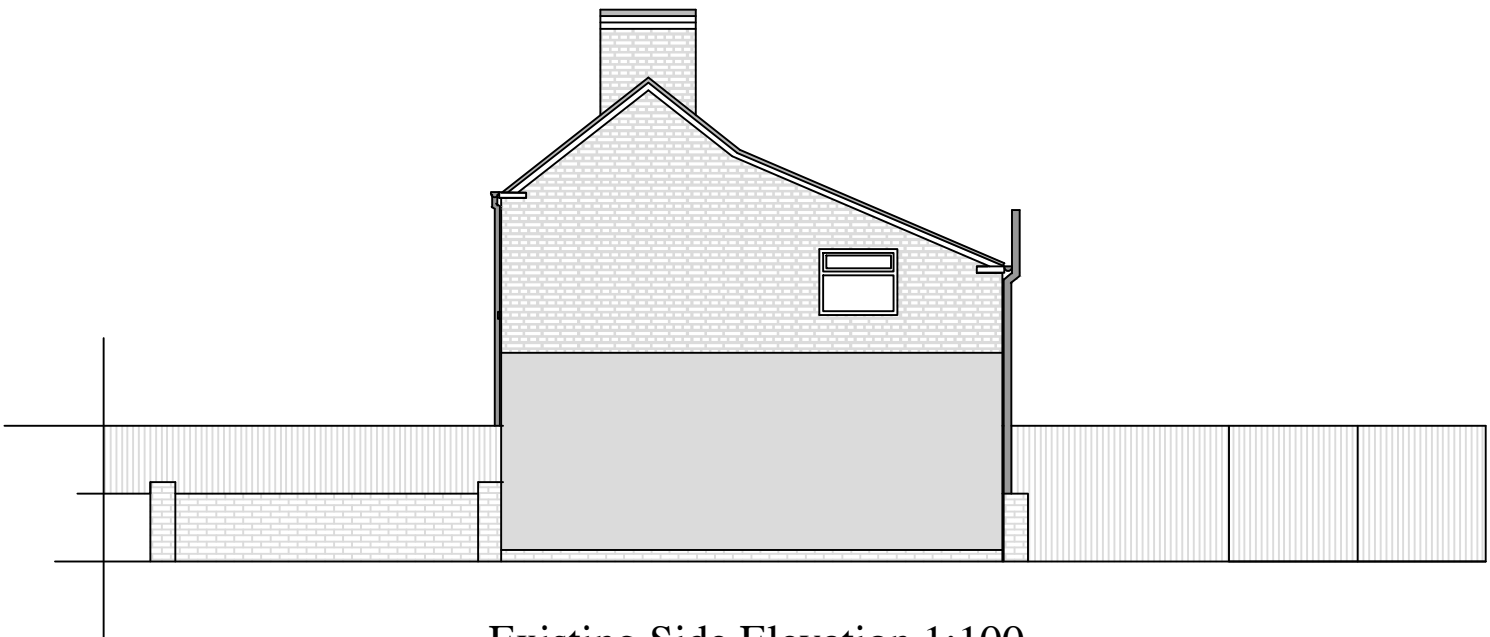

3.

RPB
Design & Build Limited
6 Rosemary Avenue,
Grimsby,
North East Lincs.
DN34 4NL
Tel: 07980035519
e-mail: rick.bass@rocketmail.com

Existing Side Elevation 1:100

Existing Side Elevation 1:100