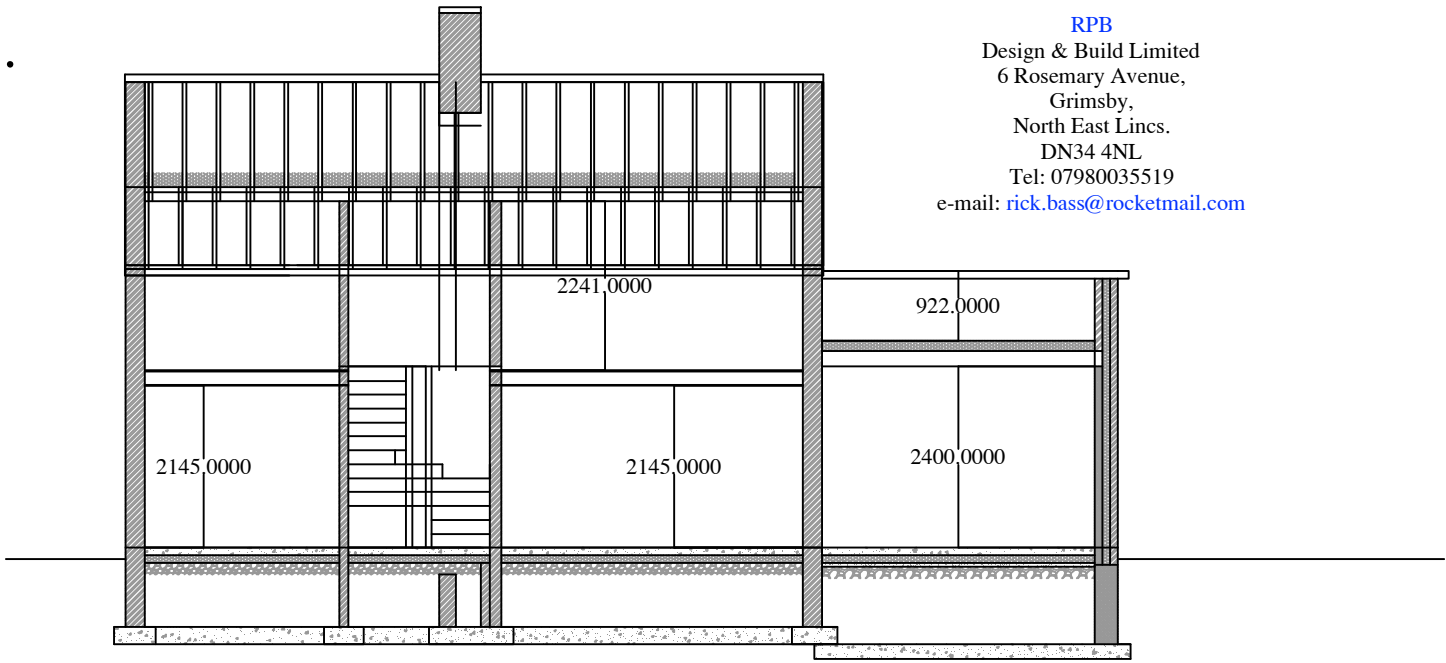

8.

RPB  
 Design & Build Limited  
 6 Rosemary Avenue,  
 Grimsby,  
 North East Lincs.  
 DN34 4NL  
 Tel: 07980035519  
 e-mail: [rick.bass@rocketmail.com](mailto:rick.bass@rocketmail.com)

Proposed Section A-A 1:100

Proposed First Floor Plan 1:100