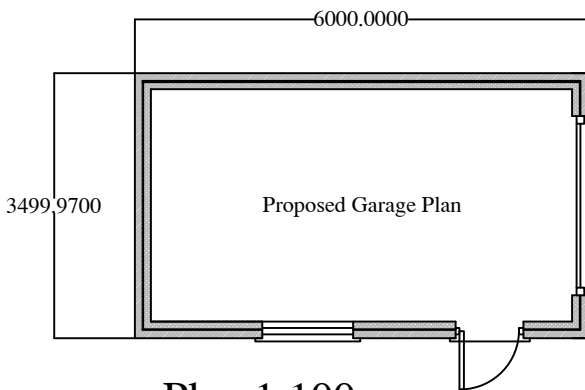

9.

RPB
Design & Build Limited
6 Rosemary Avenue,
Grimsby,
North East Lines.
DN34 4NL
Tel: 07980035519
e-mail: rick.bass@rocketmail.com

Front Elevation

Rear Elevation

Side Elevation

Side Elevation

Plan 1:100

Section 1:100

Proposed Garage Plan, Section & Elevations 1:100