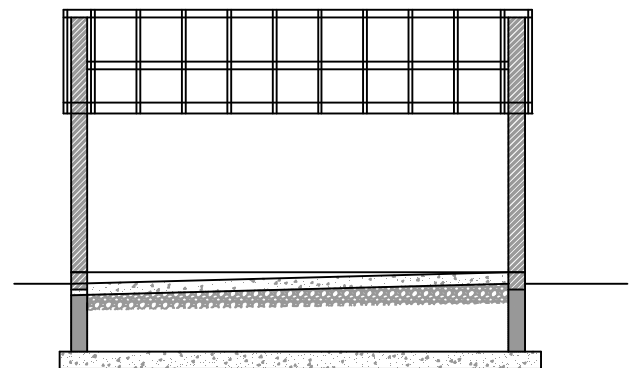

9.

RPB
Design & Build Limited
6 Rosemary Avenue,
Grimsby,
North East Lines.
DN34 4NL
Tel: 07980035519
e-mail: rick.bass@rocketmail.com

Front Elevation

Rear Elevation

Side Elevation

Side Elevation

Plan 1:100

Section 1:100

Proposed Garage Plan, Section & Elevations 1:100