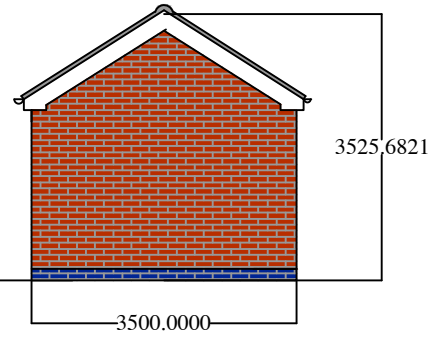

9.

RPB
Design & Build Limited
6 Rosemary Avenue,
Grimsby,
North East Lines.
DN34 4NL
Tel: 07980035519
e-mail: rick.bass@rocketmail.com

Front Elevation

Rear Elevation

Side Elevation

Side Elevation

Plan 1:100

Section 1:100

Proposed Garage Plan, Section & Elevations 1:100