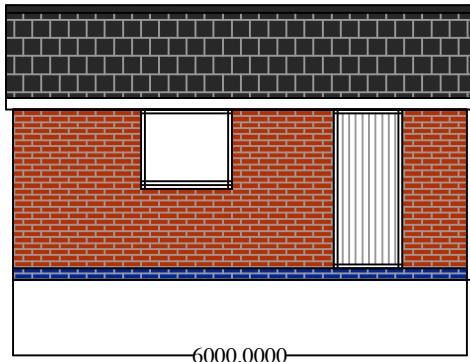

9.

RPB
Design & Build Limited
6 Rosemary Avenue,
Grimsby,
North East Lines.
DN34 4NL
Tel: 07980035519
e-mail: rick.bass@rocketmail.com

Front Elevation

Rear Elevation

Side Elevation

Side Elevation

Plan 1:100

Section 1:100

Proposed Garage Plan, Section & Elevations 1:100