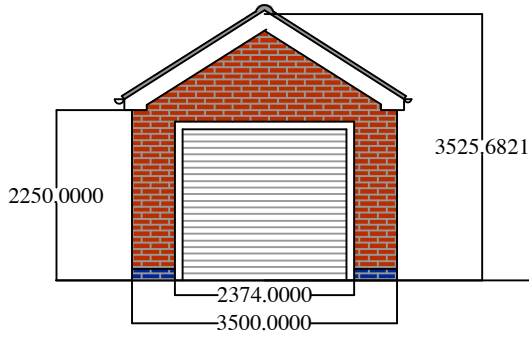

9.

RPB
Design & Build Limited
6 Rosemary Avenue,
Grimsby,
North East Lines.
DN34 4NL
Tel: 07980035519
e-mail: rick.bass@rocketmail.com

Front Elevation

Rear Elevation

Side Elevation

Side Elevation

Plan 1:100

Section 1:100

Proposed Garage Plan, Section & Elevations 1:100