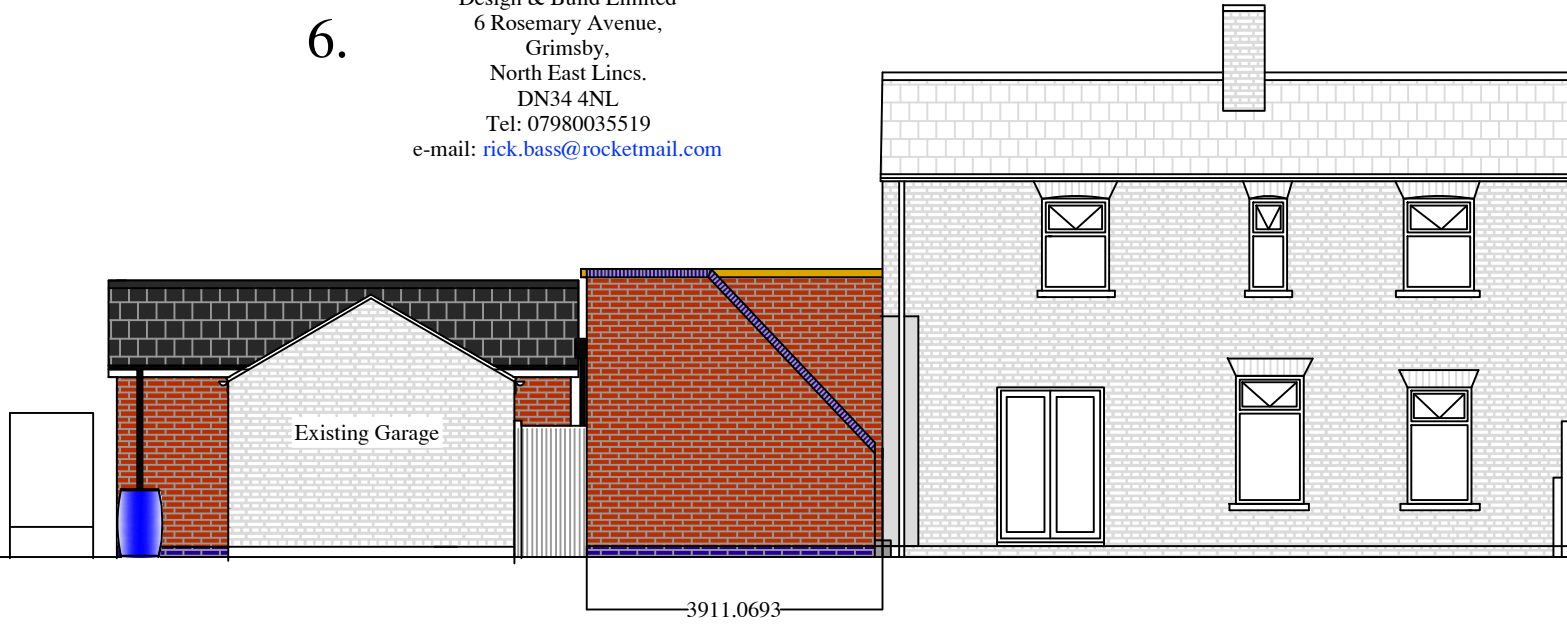

6.

RPB
Design & Build Limited
6 Rosemary Avenue,
Grimsby,
North East Lincs.
DN34 4NL
Tel: 07980035519
e-mail: rick.bass@rocketmail.com

Proposed Side Elevation 1:100

Proposed Side Elevation 1:100