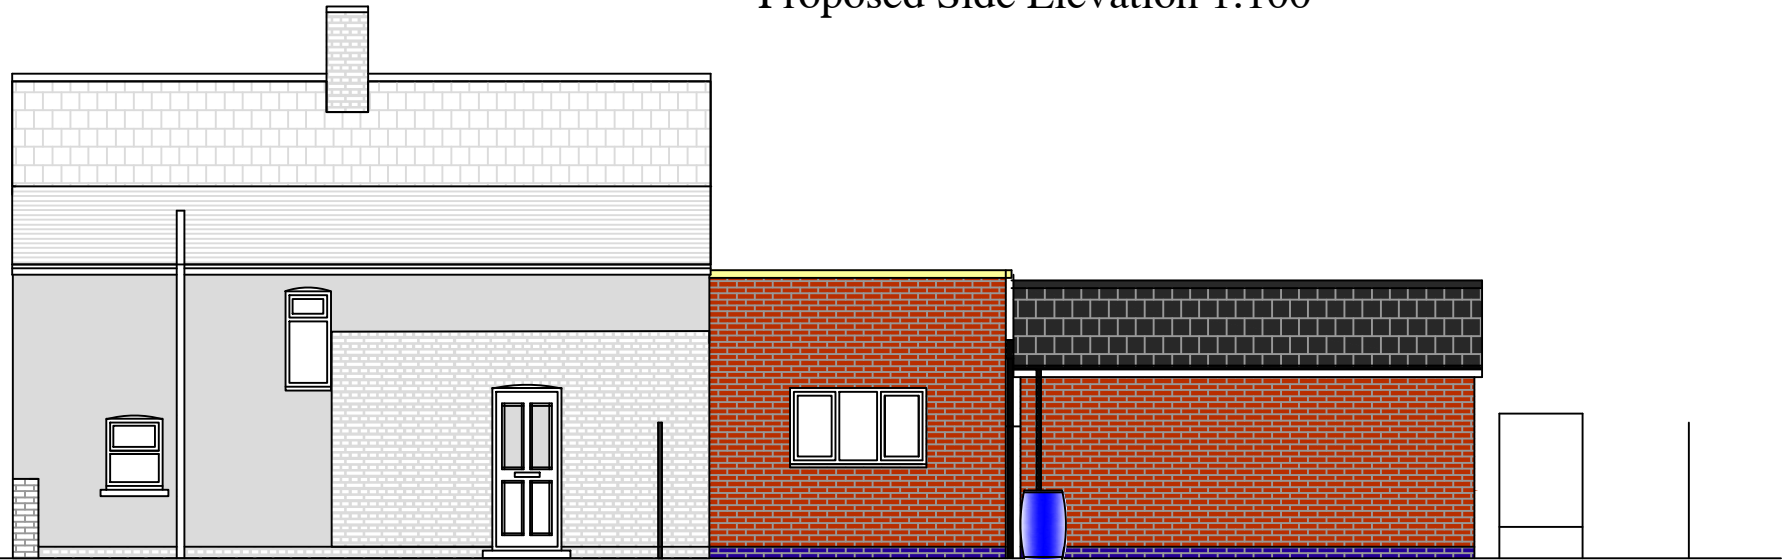

6.

RPB
Design & Build Limited
6 Rosemary Avenue,
Grimsby,
North East Lincs.
DN34 4NL
Tel: 07980035519
e-mail: rick.bass@rocketmail.com

Proposed Side Elevation 1:100

Proposed Side Elevation 1:100