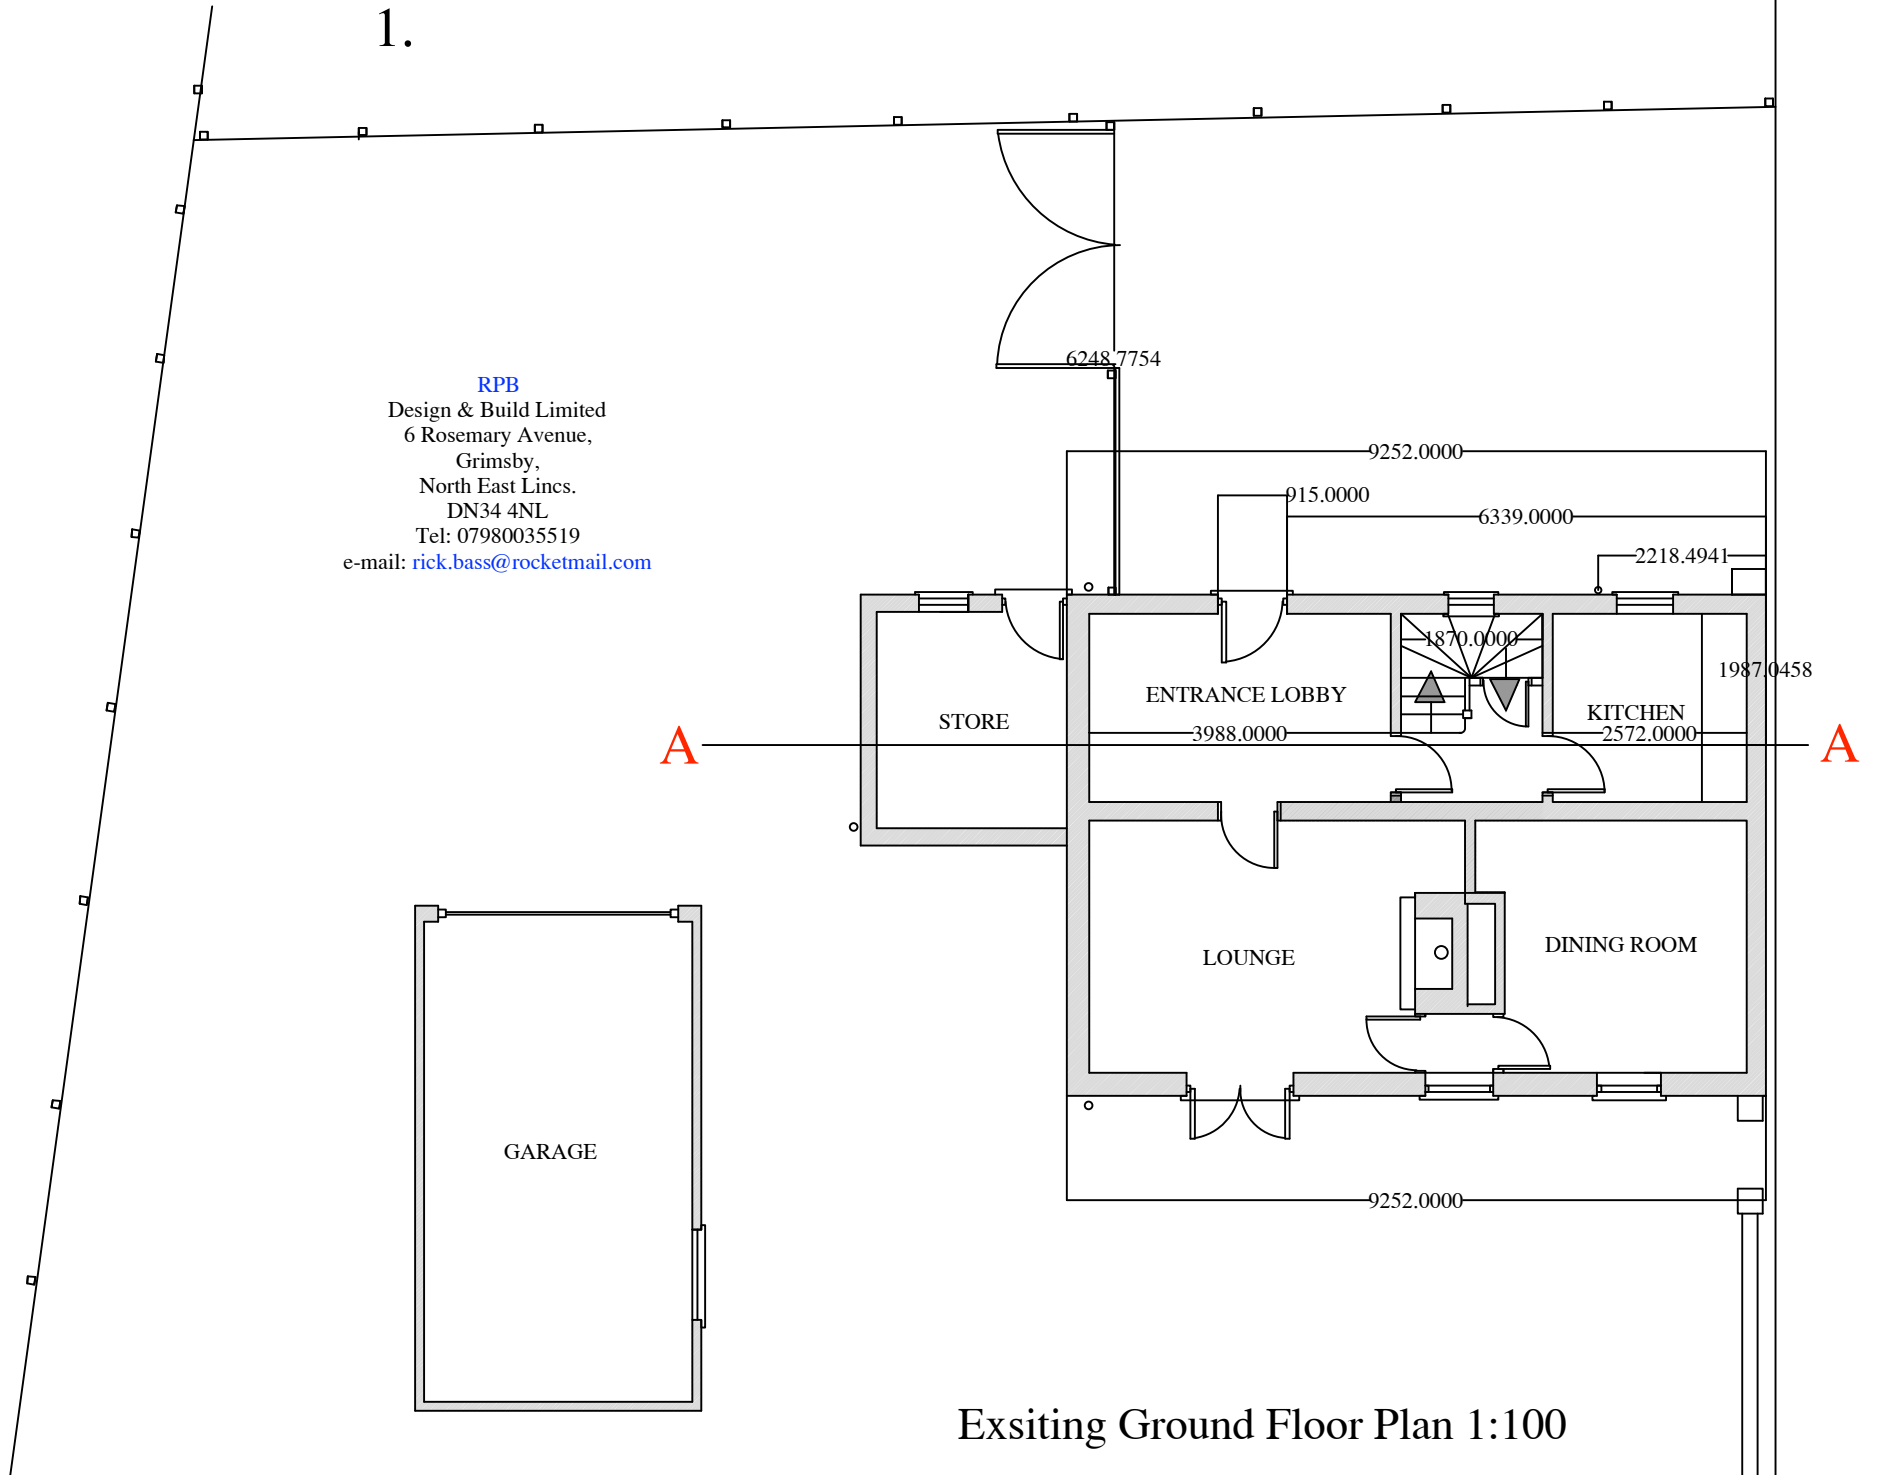

1.

RPB
Design & Build Limited
6 Rosemary Avenue,
Grimsby,
North East Lincs.
DN34 4NL
Tel: 07980035519
e-mail: rick.bass@rocketmail.com

Existing Ground Floor Plan 1:100